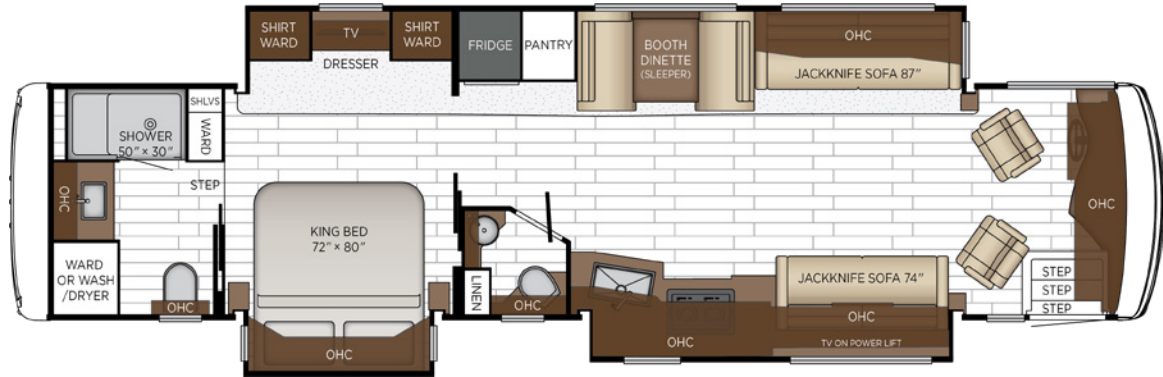

4037 FLOOR PLAN

STANDARD

OPTIONS