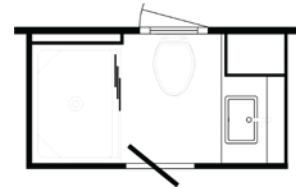

3709 FLOOR PLAN

STANDARD

OPTIONS

Drop Down Bunk

Theater Seating

Egress Door

Hide-A-Bed

Combination Desk with Buffet Table