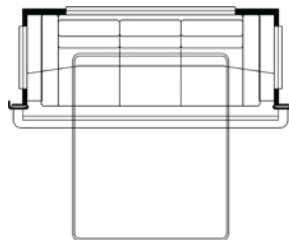

Hide-A-Bed

Theater Seating

Whirlpool® 19.7 CF Refrigerator (Smaller Pantry)

Fireplace Cabinet

PERFECT FOR

- + Aspiring Chefs and Those Who Love to Entertain
- + Hosts Seeking Midship Bath

Length	40' 10"	Interior Height	83"	Furnace	54,000 BTU
Width	101.5"	Grey Tank	65 gal.	Sleeps	2-7 People
App. Overall Height	12' 11"	Sewage Tank	45 gal.		
Interior Width	95.5"	Water Tank	105 gal.		