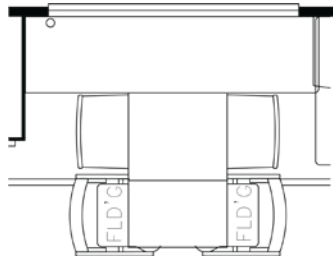

Combination Desk with Buffet Dinette Table