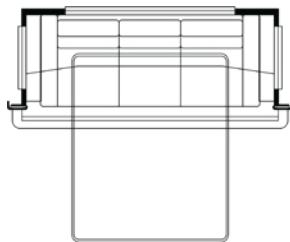

3709 FLOOR PLAN

STANDARD

OPTIONS

Drop Down Bunk

Theater Seating

Egress Door

Hide-A-Bed

Combination Desk with Buffet Table