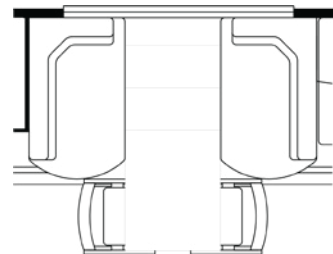

Euro Booth Dinette