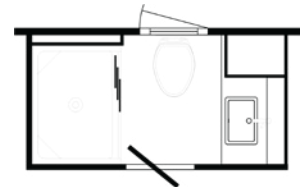

Egress Door