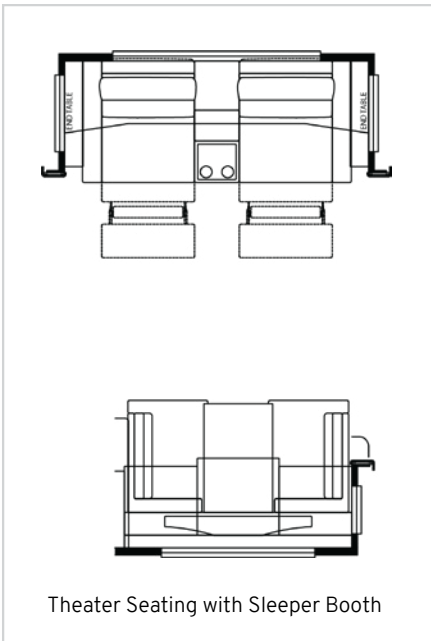

PERFECT FOR

- + Those Seeking Class A Diesel with Maximized Maneuverability
- + Compact Comfort Seekers Who Also Entertain

Length	34' 10"	Interior Height	83"	Furnace	35,000 BTU
Width	101.5"	Grey Tank	65 gal.	Sleeps	2-5 People
App. Overall Height	12' 10"	Sewage Tank	45 gal.		
Interior Width	95.5"	Water Tank	105 gal.