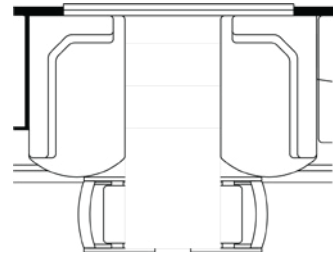

Euro Booth Dinette