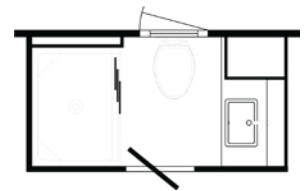

Egress Door