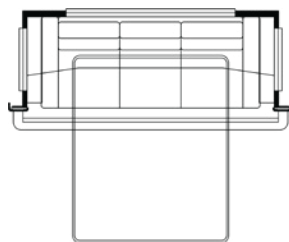

Hide-A-Bed

Theater Seating

Whirlpool® 19.7 CF Refrigerator (Smaller Pantry)

Fireplace Cabinet

PERFECT FOR

- + Aspiring Chefs and Those Who Love to Entertain
- + Hosts Seeking Midship Bath

Length	40' 10"	Interior Height	83"	Furnace	54,000 BTU
Width	101.5"	Grey Tank	65 gal.	Sleeps	2-7 People
App. Overall Height	12' 11"	Sewage Tank	45 gal.		
Interior Width	95.5"	Water Tank	105 gal.		