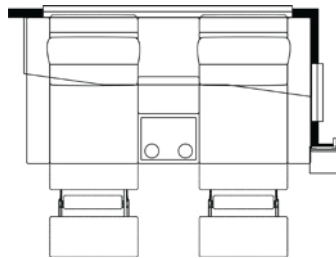

3709 FLOOR PLAN

STANDARD

OPTIONS

Drop Down Bunk

Theater Seating

Egress Door

Hide-A-Bed

Combination Desk with Buffet Table