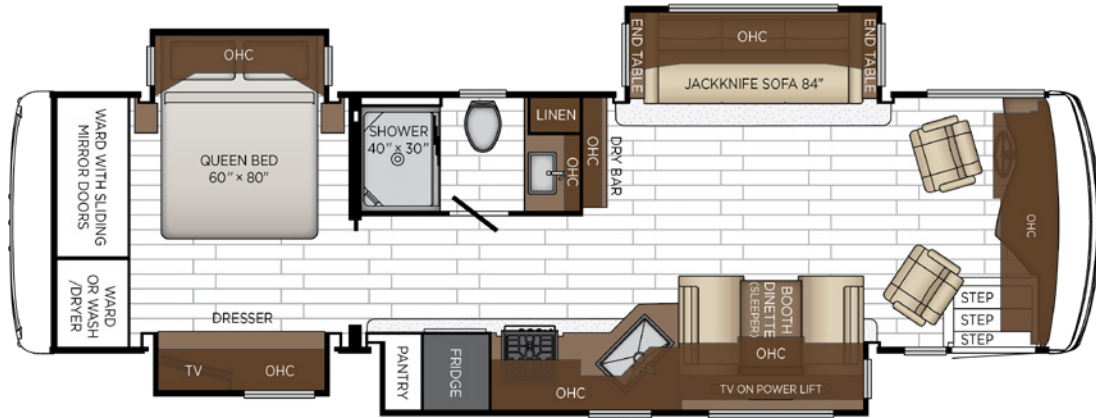

3418 FLOOR PLAN

STANDARD

OPTIONS