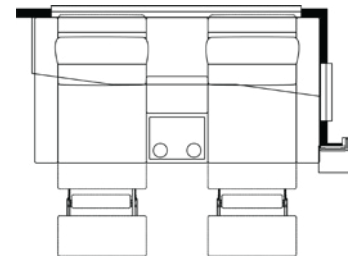

STANDARD

OPTIONS

Drop Down Bunk

Combination Desk with Buffet Dinette Table

Theater Seating

Hide-A-Bed

Norcold® 15 CF Refrigerator (Smaller Pantry)

Samsung® 22 CF Refrigerator (Smaller Pantry)