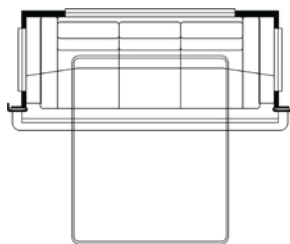

3709 FLOOR PLAN

STANDARD

OPTIONS

Drop Down Bunk

Theater Seating

Egress Door

Hide-A-Bed

Combination Desk with Buffet Table