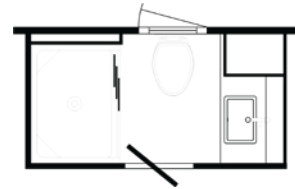

3709 FLOOR PLAN

STANDARD

OPTIONS

Drop Down Bunk

Theater Seating

Egress Door

Hide-A-Bed

Combination Desk with Buffet Table