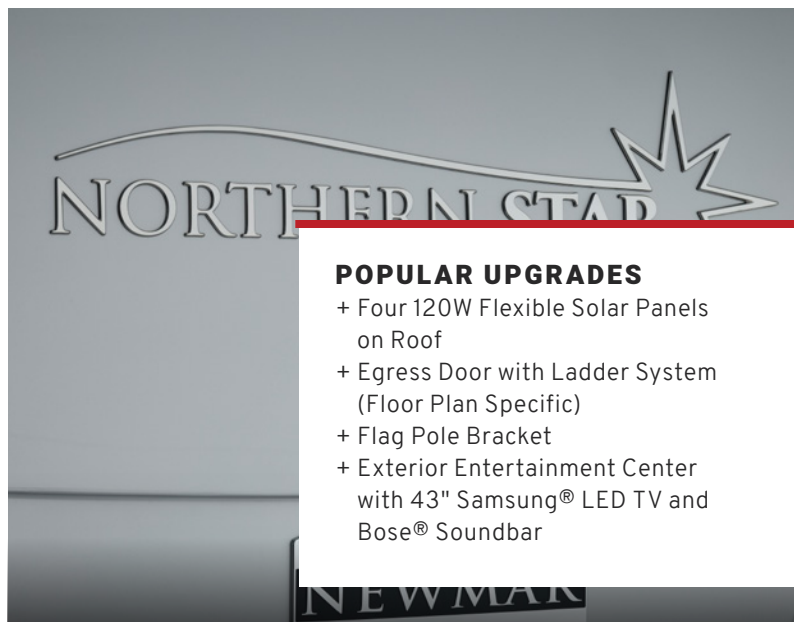

POPULAR UPGRADES

- + Four 120W Flexible Solar Panels on Roof
- + Egress Door with Ladder System (Floor Plan Specific)
- + Flag Pole Bracket
- + Exterior Entertainment Center with 43" Samsung® LED TV and Bose® Soundbar