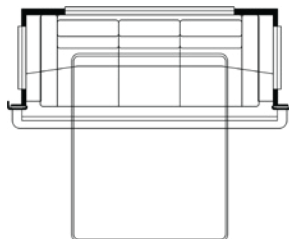

STANDARD

OPTIONS

Drop Down Bunk

Combination Desk with Buffet Dinette Table

Theater Seating

Hide-A-Bed

Norcold® 15 CF Refrigerator (Smaller Pantry)

Samsung® 22 CF Refrigerator (Smaller Pantry)