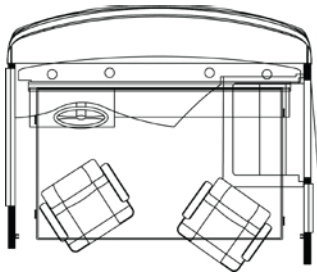

Drop Down Bunk