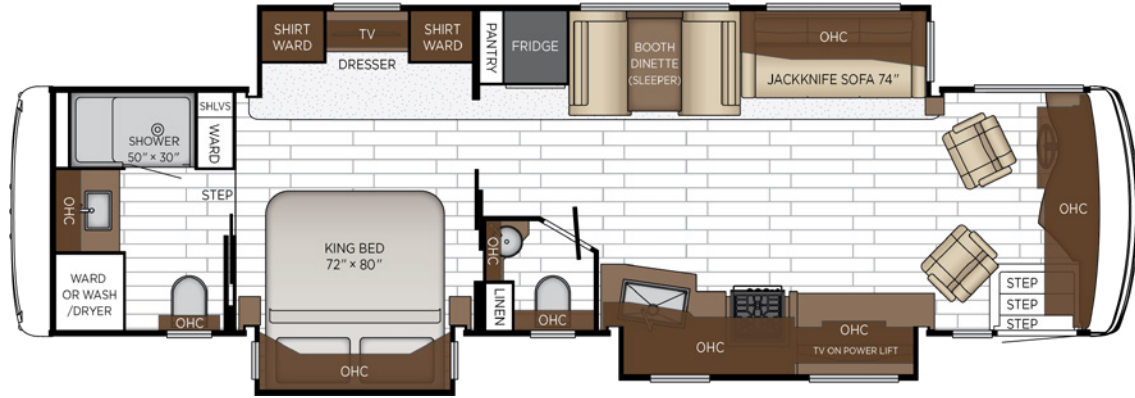

3709 FLOOR PLAN

STANDARD

OPTIONS