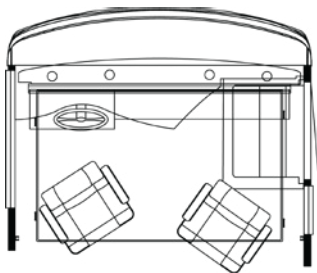

Drop Down Bunk