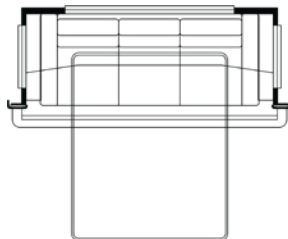

3418 FLOOR PLAN

STANDARD

OPTIONS

PERFECT FOR

- + Those Seeking Class A Diesel with Maximized Maneuverability
- + Compact Comfort Seekers Who Also Entertain

Length	34' 10"	Interior Height	83"	Furnace	35,000 BTU
Width	101.5"	Grey Tank	65 gal.	Sleeps	2-5 People
App. Overall Height	12' 10"	Sewage Tank	45 gal.		
Interior Width	95.5"	Water Tank	105 gal.		