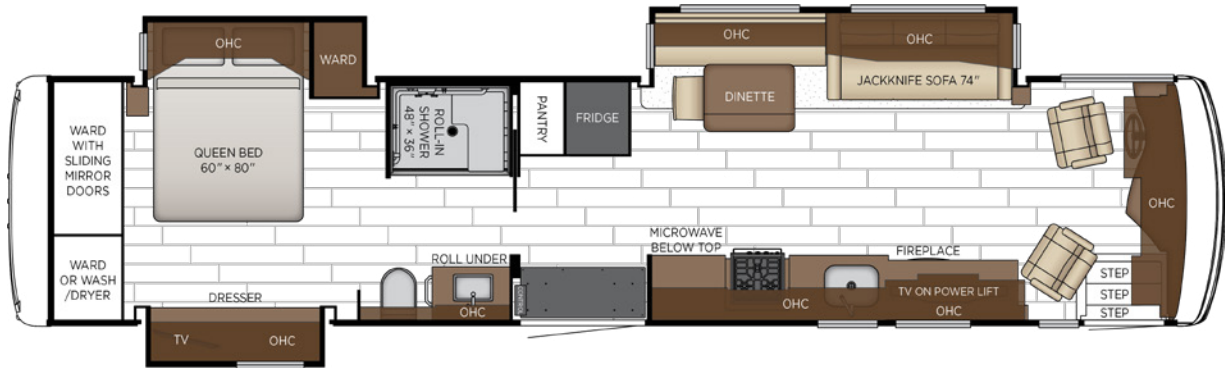

4011 FLOOR PLAN

STANDARD

OPTIONS