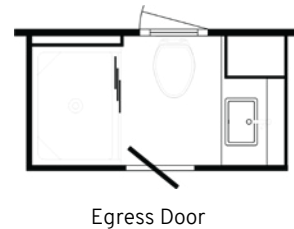

3418 FLOOR PLAN

STANDARD

OPTIONS

PERFECT FOR

- + Those Seeking Class A Diesel with Maximized Maneuverability
- + Compact Comfort Seekers Who Also Entertain

Length	34' 10"	Interior Height	83"	Furnace	35,000 BTU
Width	101.5"	Grey Tank	65 gal.	Sleeps	2-5 People
App. Overall Height	12' 10"	Sewage Tank	45 gal.		
Interior Width	95.5"	Water Tank	105 gal.		