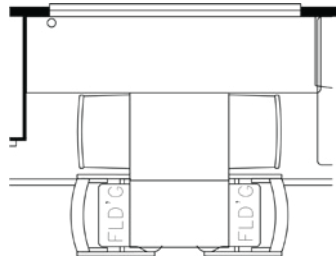

Combination Desk with Buffet Table

PERFECT FOR

- + Couples Seeking Cozy Comforts
- + Those Who Love to Entertain
- + Full-Timers and Most-Timers Desiring Convenience

Length	37' 10"	Interior Height	83"	Furnace	54,000 BTU
Width	101.5"	Grey Tank	65 gal.	Sleeps	2-5 People
App. Overall Height	12' 10"	Sewage Tank	45 gal.		
Interior Width	95.5"	Water Tank	105 gal.