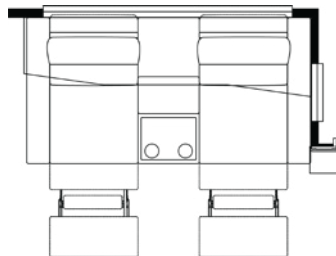

3709 FLOOR PLAN

STANDARD

OPTIONS

Drop Down Bunk

Theater Seating

Egress Door

Hide-A-Bed

Combination Desk with Buffet Table