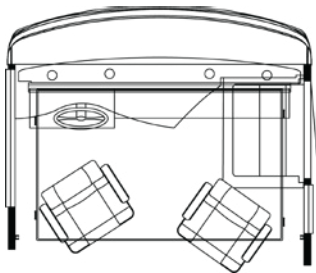

Drop Down Bunk