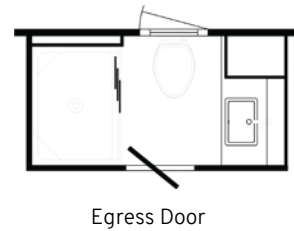

3418 FLOOR PLAN

STANDARD

OPTIONS

PERFECT FOR

- + Those Seeking Class A Diesel with Maximized Maneuverability
- + Compact Comfort Seekers Who Also Entertain

Length	34' 10"	Interior Height	83"	Furnace	35,000 BTU
Width	101.5"	Grey Tank	65 gal.	Sleeps	2-5 People
App. Overall Height	12' 10"	Sewage Tank	45 gal.		
Interior Width	95.5"	Water Tank	105 gal.		