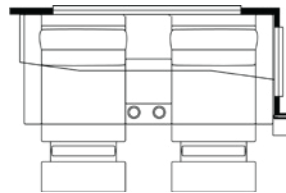

Hide-A-Bed

Theater Seating

Whirlpool® 19.7 CF Refrigerator (Smaller Pantry)

Fireplace Cabinet

PERFECT FOR

- + Aspiring Chefs and Those Who Love to Entertain
- + Hosts Seeking Midship Bath

Length	40' 10"	Interior Height	83"	Furnace	54,000 BTU
Width	101.5"	Grey Tank	65 gal.	Sleeps	2-7 People
App. Overall Height	12' 11"	Sewage Tank	45 gal.		
Interior Width	95.5"	Water Tank	105 gal.		