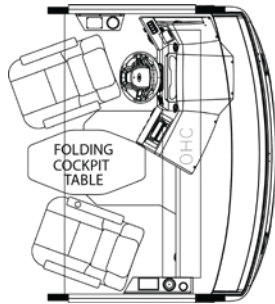

Folding Cockpit Table