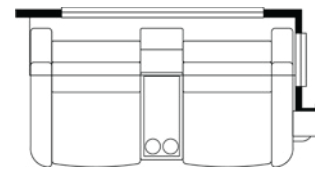

K217- Euro Booth Dinette

PERFECT FOR

- + Those Who Prefer a Gas Coach
- + Those Seeking Patio-Side Views

Length	30' 11"	Interior Height	80"	Furnace	30,000 BTU
Width	101.5"	Grey Tank	60 gal.	Sleeps	2-5 People
App. Overall Height	12' 04"	Sewage Tank	40 gal.		
Interior Width	95.5"	Water Tank	75 gal.		