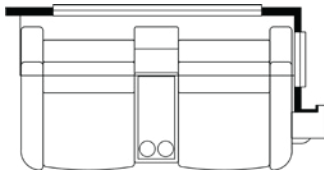

K350- Theatre Seating