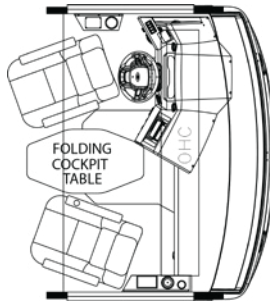

K085- Folding Cockpit Table