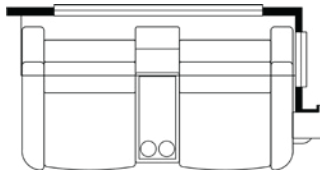

Theater Seating