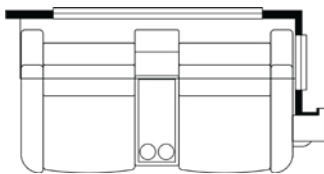

Theater Seating