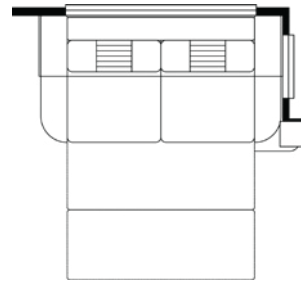

Trifold Sofa