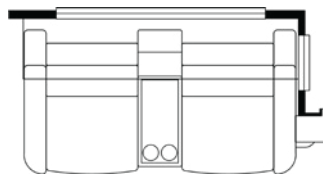

Trifold Sofa

Euro Booth Dinette

PERFECT FOR

- + Those Seeking Patio-Side Views
- + Those Planning Longer Journeys
- + Those Preferring Full-Wall Slides for a More Spacious Feel

Length	32' 11"	Interior Height	80"	Furnace	30,000 BTU
Width	101.5"	Grey Tank	60 gal.	Sleeps	2 -5 People
App. Overall Height	12' 04"	Sewage Tank	40 gal.		
Interior Width	95.5"	Water Tank	75 gal.		