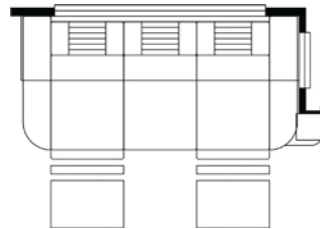

Non Sleeper Inclinor Sofa