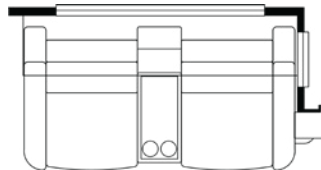

K201- Trifold Sofa