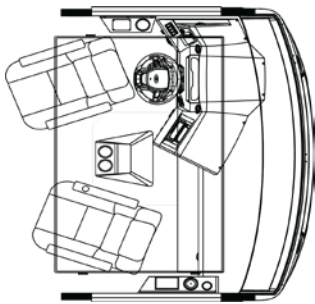

OPTIONS

Drop Down Bunk