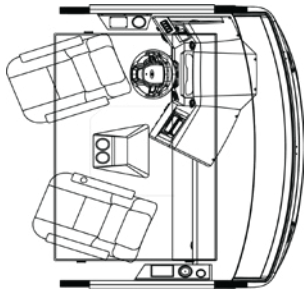

OPTIONS

Drop Down Bunk