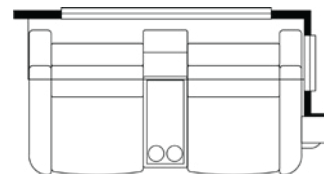

Trifold Sofa

Euro Booth Dinette

PERFECT FOR

- + Those Seeking Patio-Side Views
- + Those Planning Longer Journeys
- + Those Preferring Full-Wall Slides for a More Spacious Feel

Length	32' 11"	Interior Height	80"	Furnace	30,000 BTU
Width	101.5"	Grey Tank	60 gal.	Sleeps	2 -5 People
App. Overall Height	12' 04"	Sewage Tank	40 gal.		
Interior Width	95.5"	Water Tank	75 gal.		