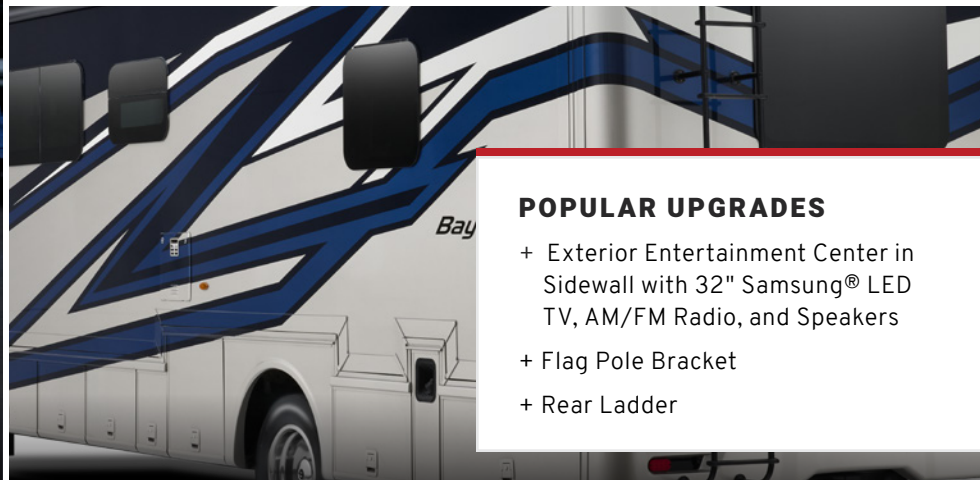

EXTERIOR FEATURES

KEY FEATURES

- + Industry-Exclusive Full-Paint Masterpiece Finish™ with Clearcoat and Cut and Buff
- + Carefree Travel'r Side Awning
- + Lighted Exterior Storage Compartments
- + Exterior Entertainment Center in Sidewall with 32" Samsung® LED TV, AM/FM Radio, and Speakers (Optional)
- + Rear Ladder (Optional)
- + LED Exterior Security and Patio Light*

*New for 2027

POPULAR UPGRADES

- + Exterior Entertainment Center in Sidewall with 32" Samsung® LED TV, AM/FM Radio, and Speakers
- + Flag Pole Bracket
- + Rear Ladder