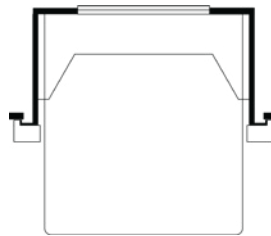

King Bed

PERFECT FOR

- + First-Time Coach Owners
- + Couples Seeking Compact Gas Coaches
- + Those Seeking Maximum Maneuverability and Storage Ease

Length	28' 11"	Interior Height	80"	Furnace	30,000 BTU
Width	101.5"	Grey Tank	60 gal.	Sleeps	2-5 People
App. Overall Height	12' 04"	Sewage Tank	40 gal.		
Interior Width	95.5"	Water Tank	75 gal.