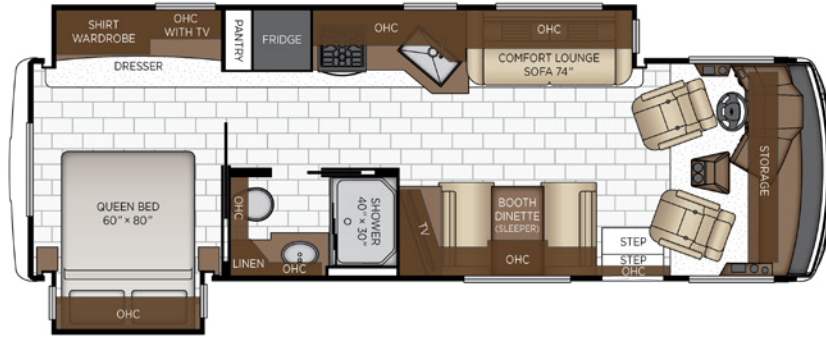

3014 FLOOR PLAN

Our Best-Selling Bay Star Sport Floor Plan

STANDARD