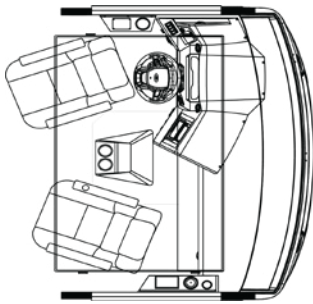

OPTIONS

K935- Drop Down Bunk