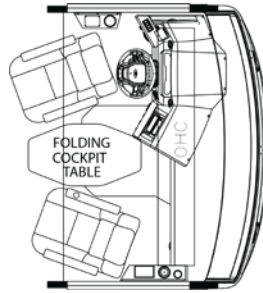

*New for 2027

POPULAR UPGRADES

- + Exterior Entertainment Center in Sidewall with 32" Samsung® LED TV, AM/FM Radio, and Speakers
- + Flag Pole Bracket
- + Rear Ladder

2813 FLOOR PLAN

STANDARD

OPTIONS

Drop Down Bunk