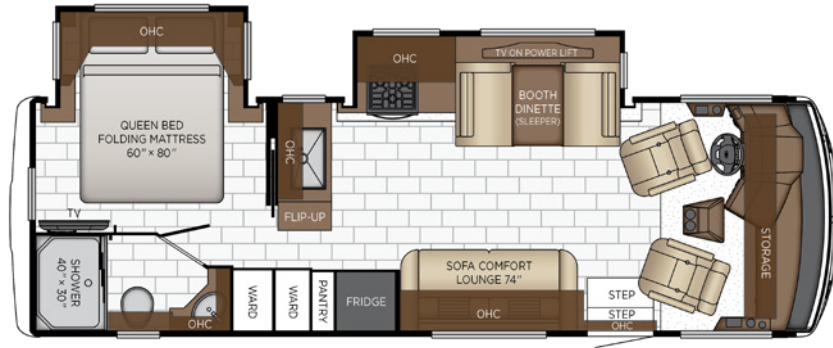

2813 FLOOR PLAN

STANDARD