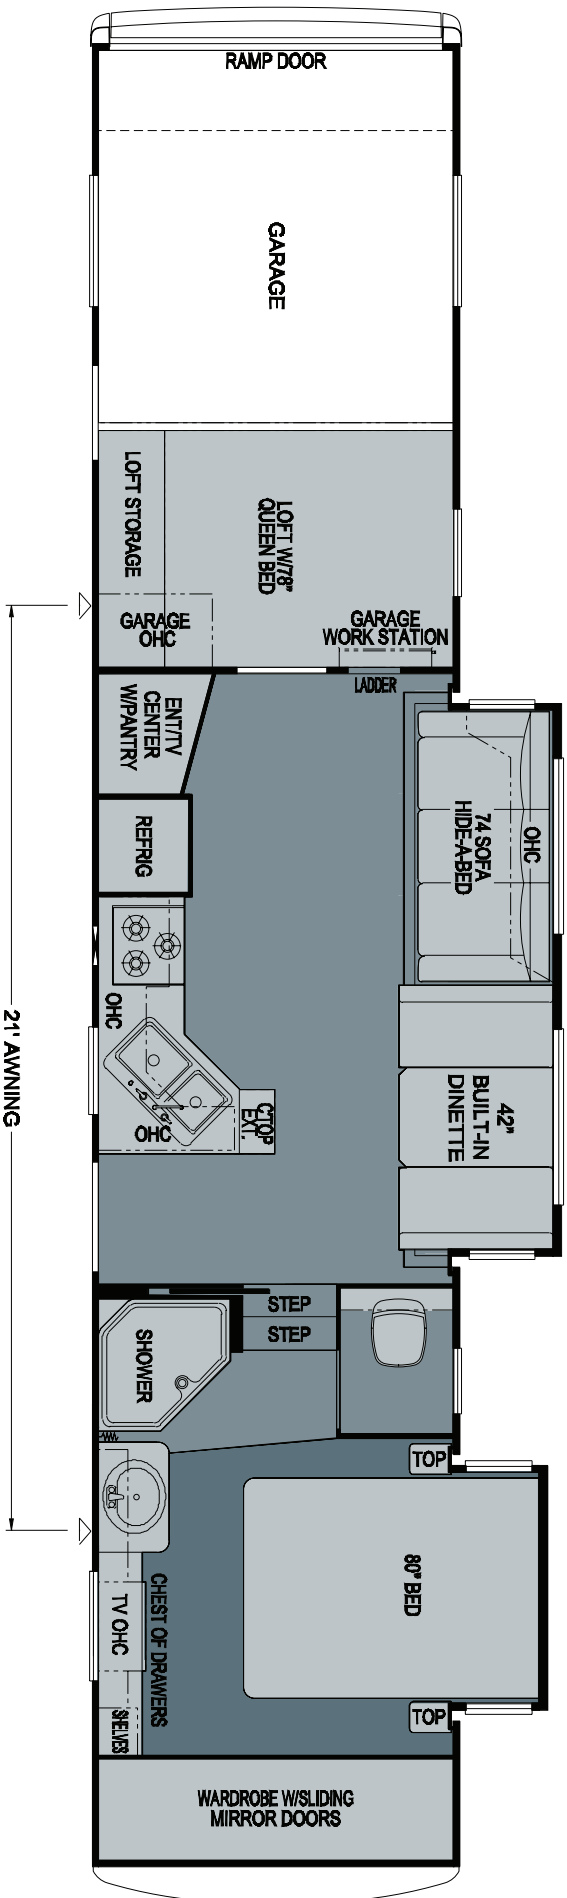

2010 X-Aire Fifth Wheel  
 Floorplan 41 CKLG-FW

WHEN YOU KNOW THE DIFFERENCE™