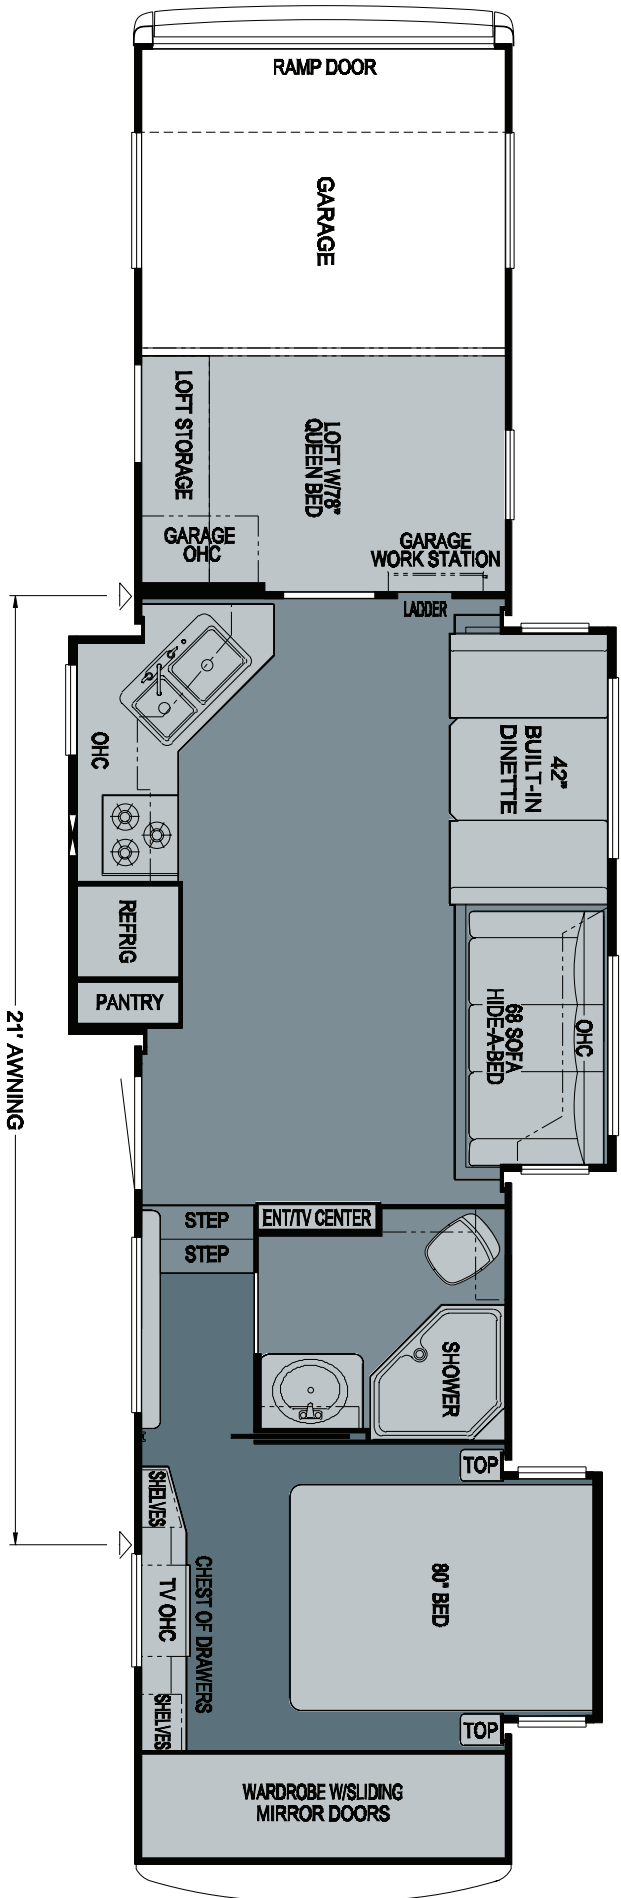

2010 X-Aire Fifth Wheel
 Floorplan 40 CKSH-FW

WHEN YOU KNOW THE DIFFERENCE™