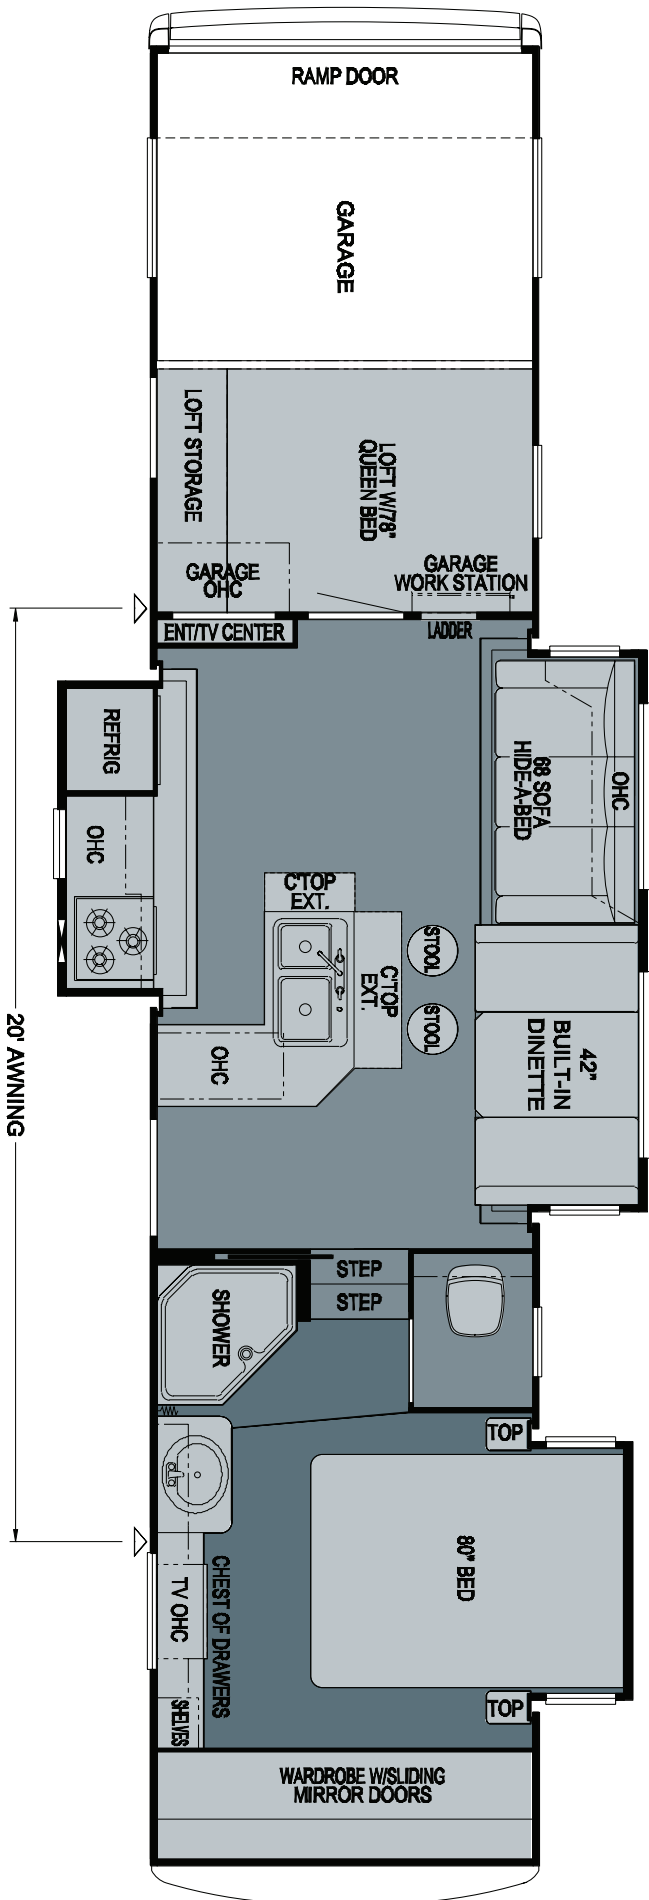

2010 X-Aire Fifth Wheel  
 Floorplan 38 CKTH-FW

WHEN YOU KNOW THE DIFFERENCE™