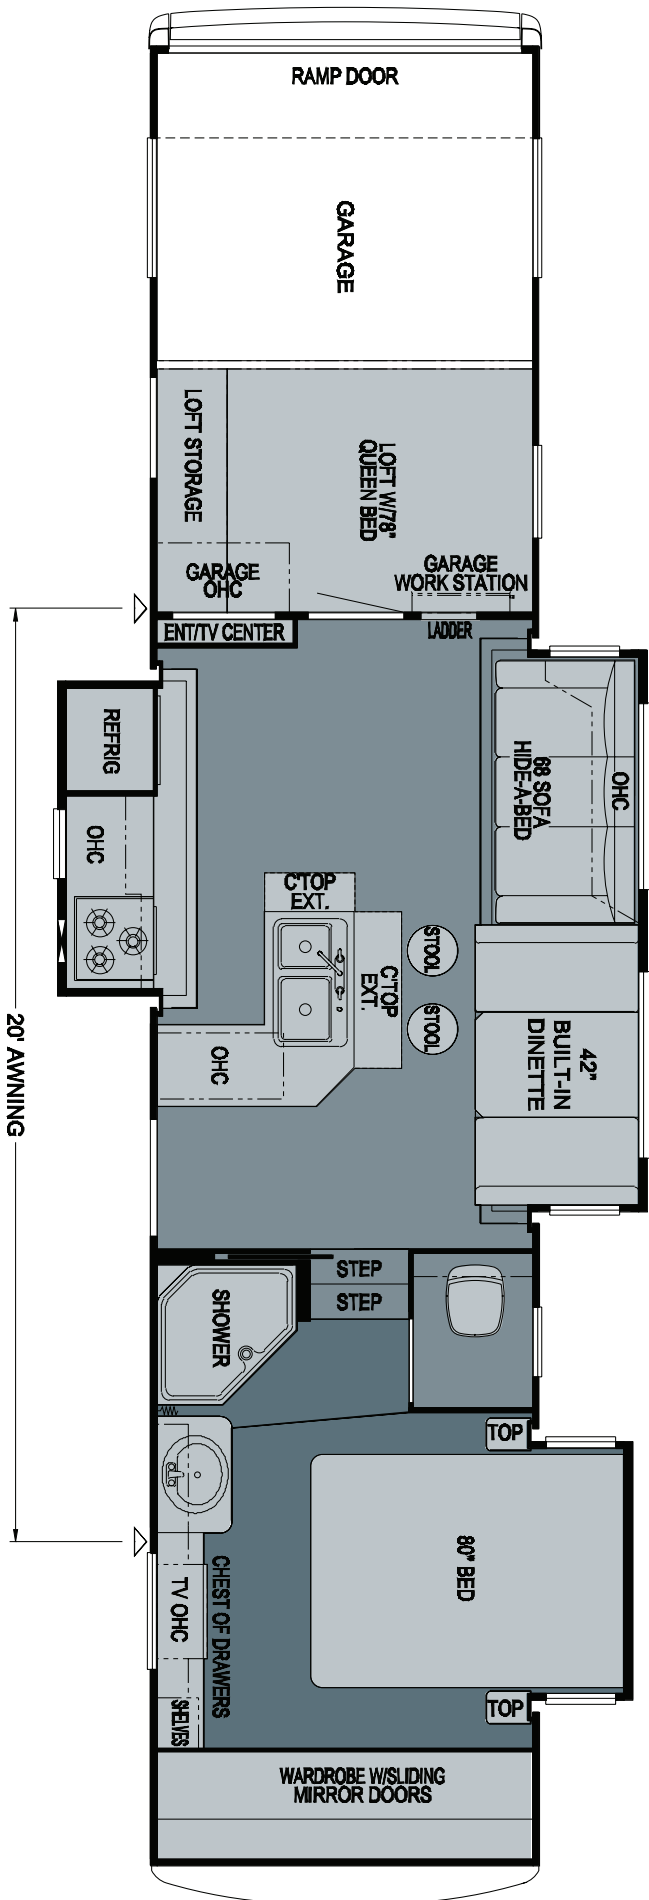

2010 X-Aire Fifth Wheel
 Floorplan 38 CKTH-FW

WHEN YOU KNOW THE DIFFERENCE™