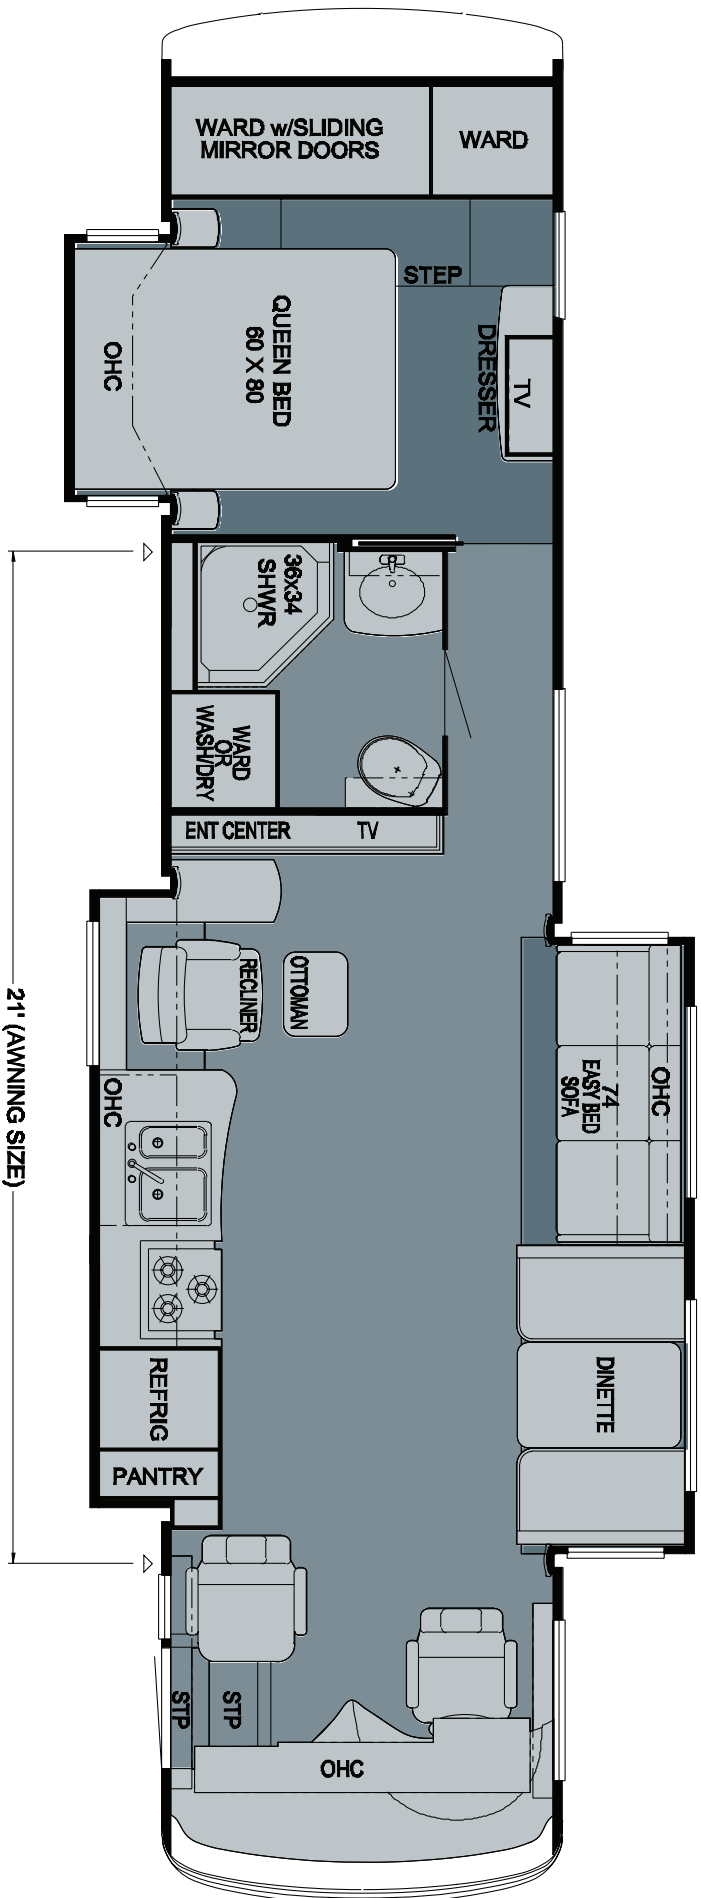

2010 Ventana Diesel Pusher
Floorplan 3960

WHEN YOU KNOW THE DIFFERENCE™