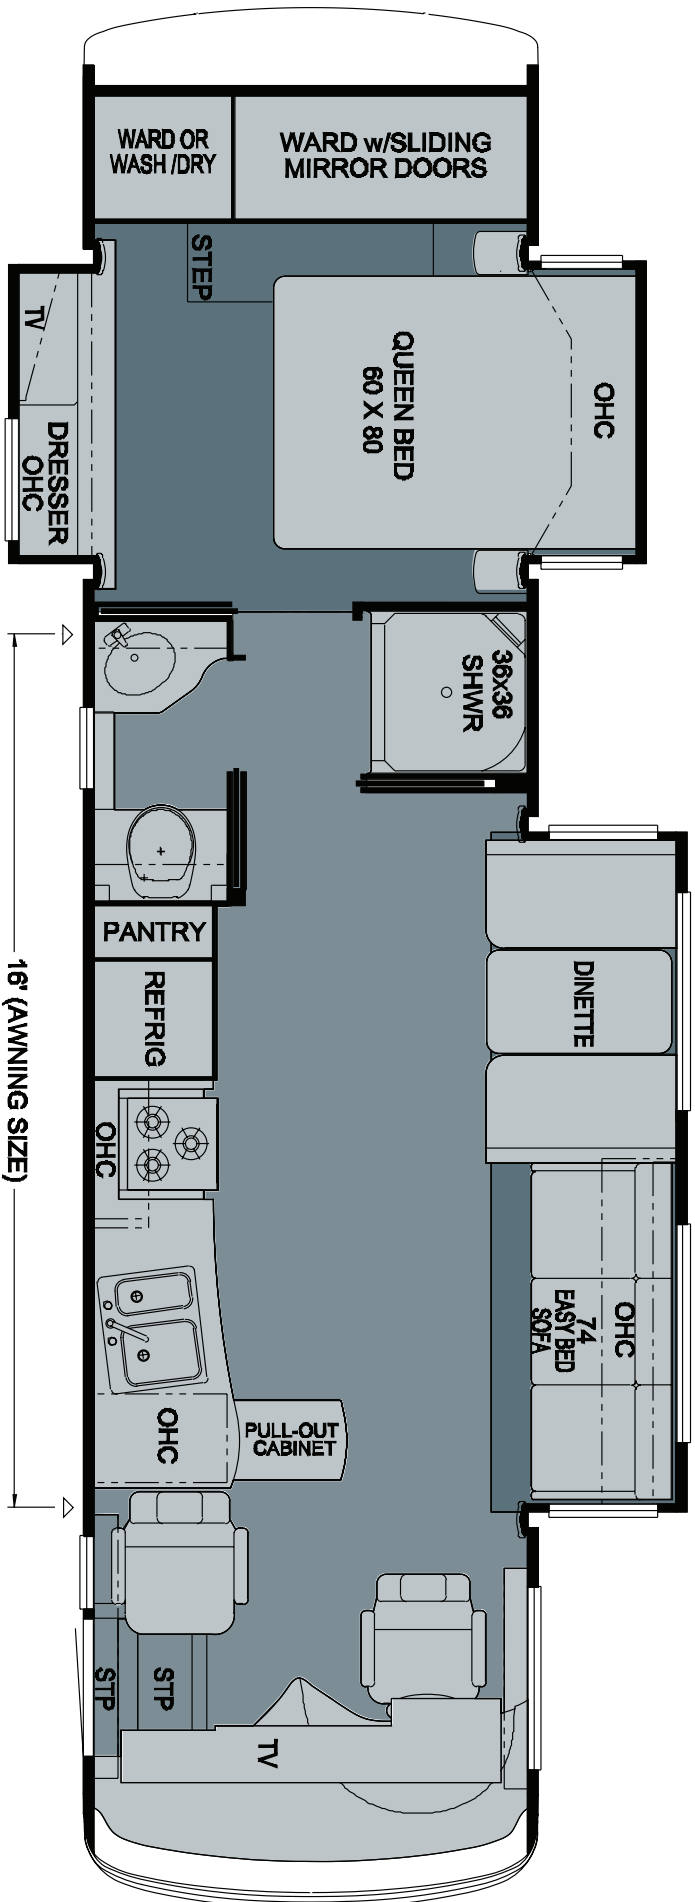

2010 Ventana Diesel Pusher
Floorplan 3432

WHEN YOU KNOW THE DIFFERENCE™