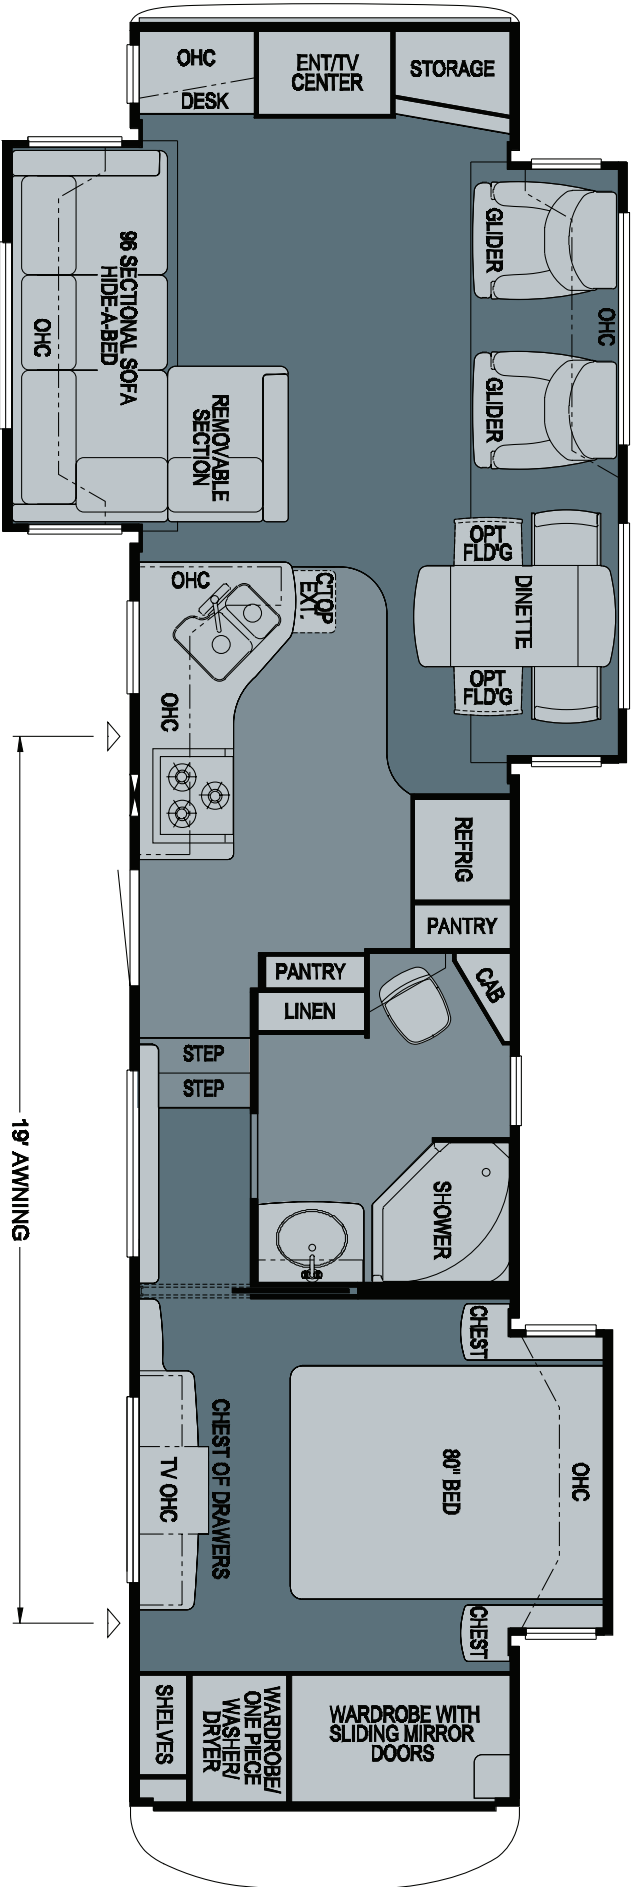

2010 Torrey Pine Fifth Wheel  
 Floorplan 38 LSHS-FW

WHEN YOU KNOW THE DIFFERENCE™