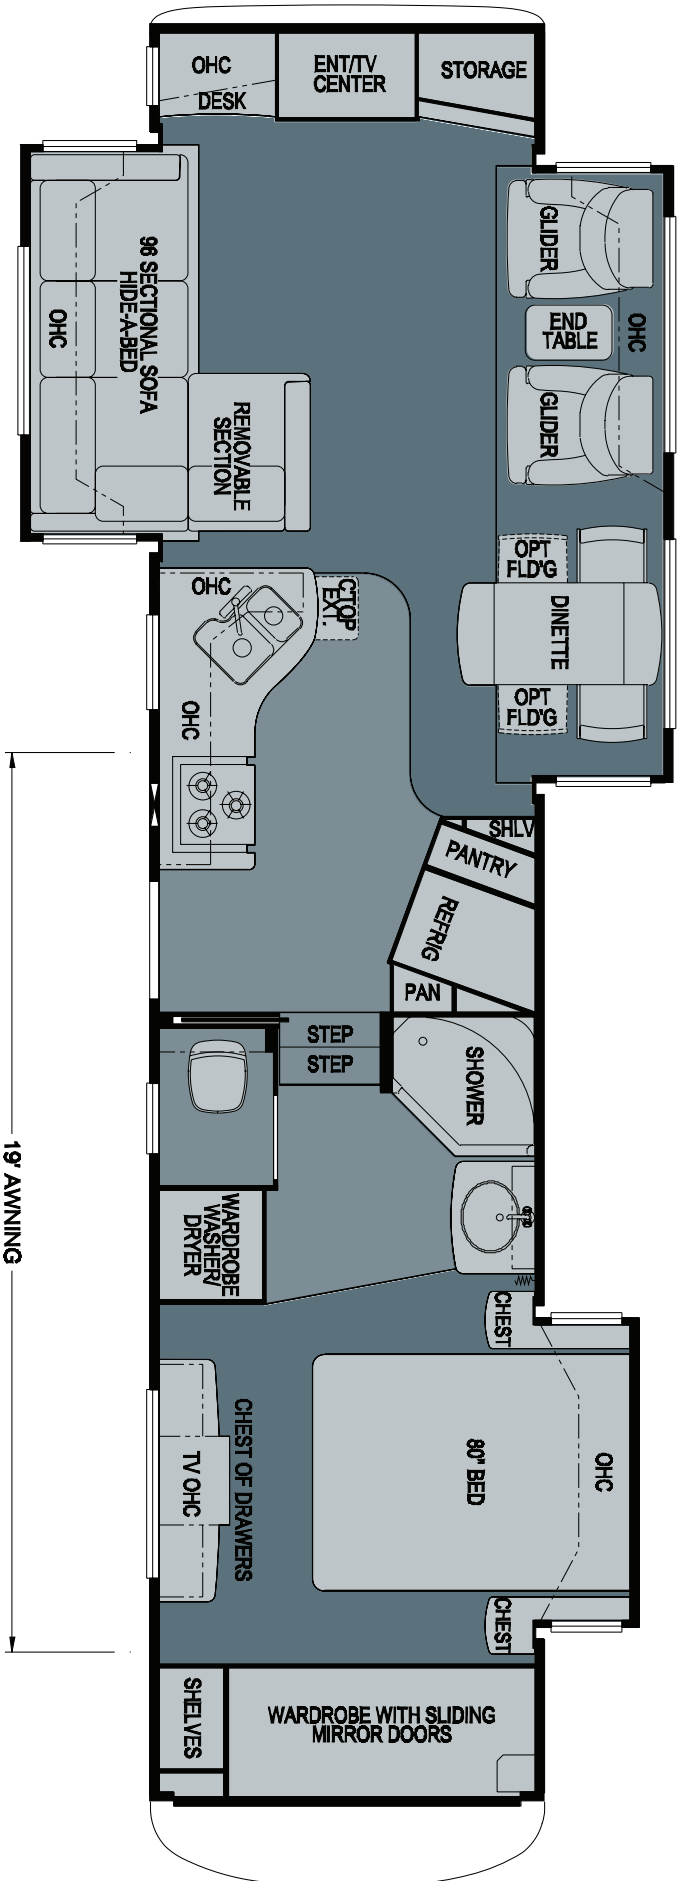

2010 Torrey Pine Fifth Wheel
 Floorplan 37 LSRE-FW

WHEN YOU KNOW THE DIFFERENCE™