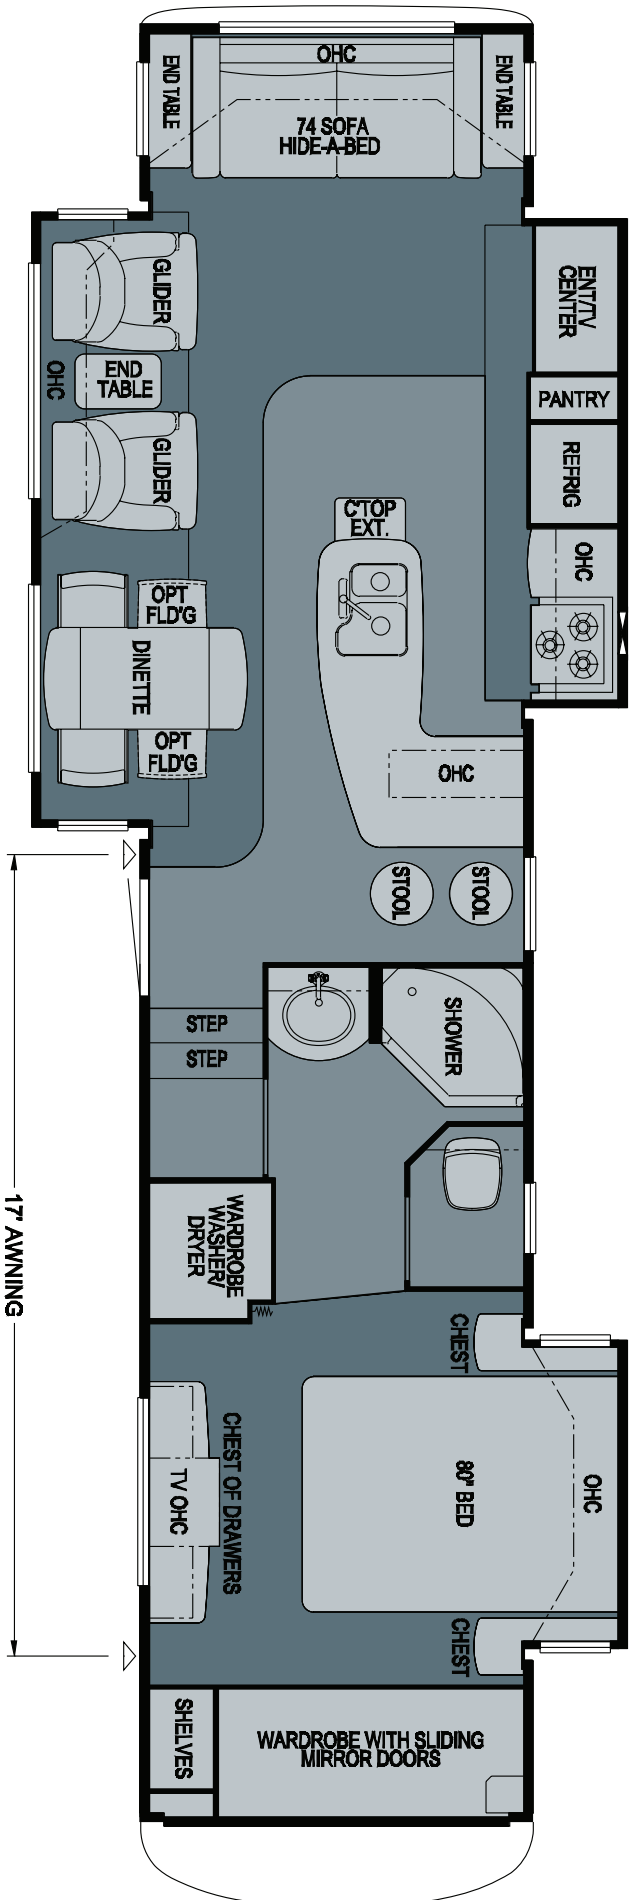

2010 Torrey Pine Fifth Wheel
 Floorplan 37 LKSB-FW

WHEN YOU KNOW THE DIFFERENCE™