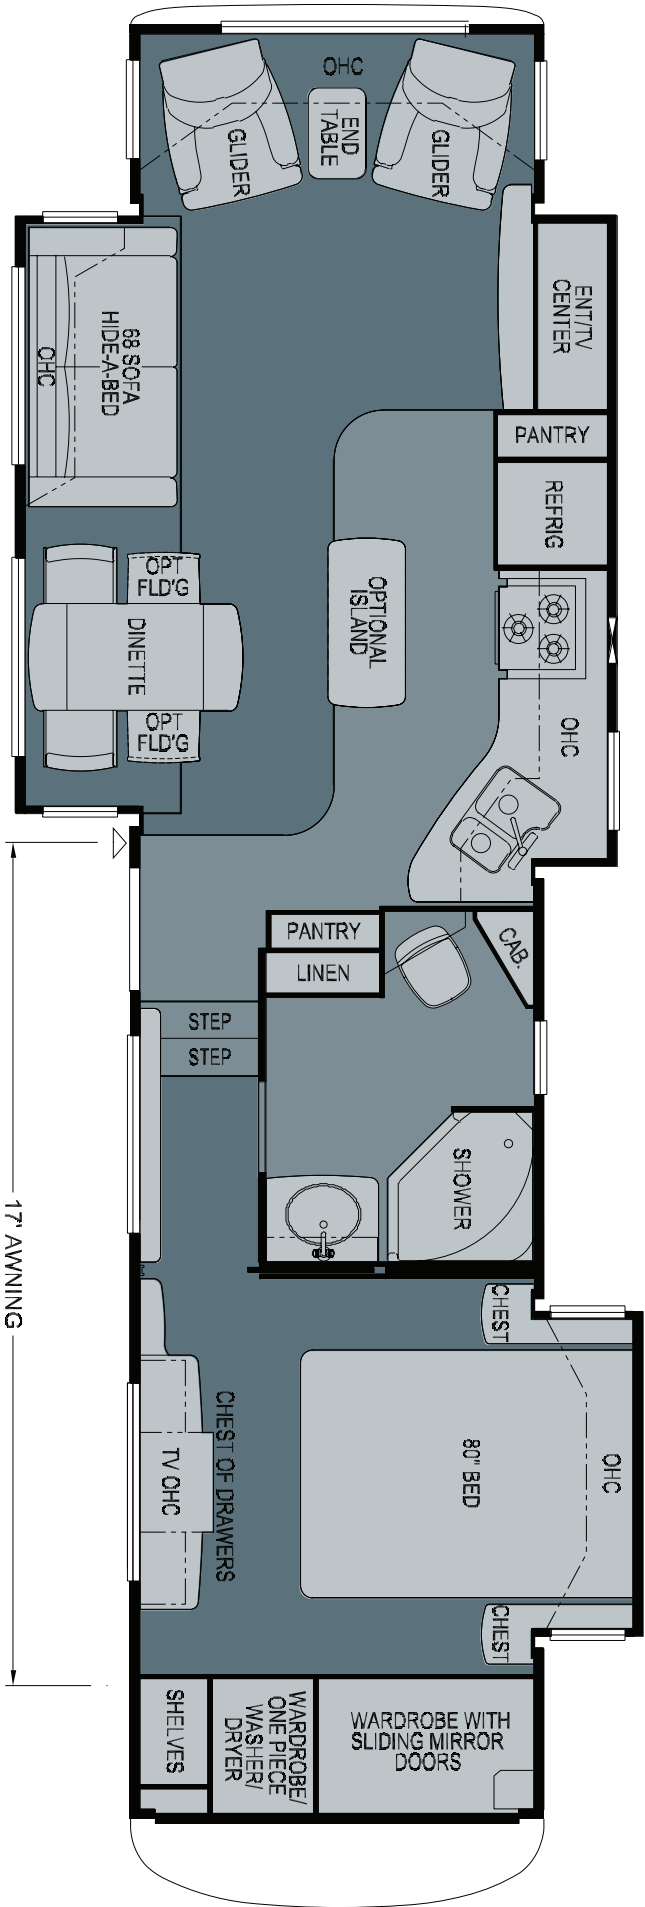

2010 Torrey Pine Fifth Wheel
 Floorplan 35 KSLR-FW

WHEN YOU KNOW THE DIFFERENCE™