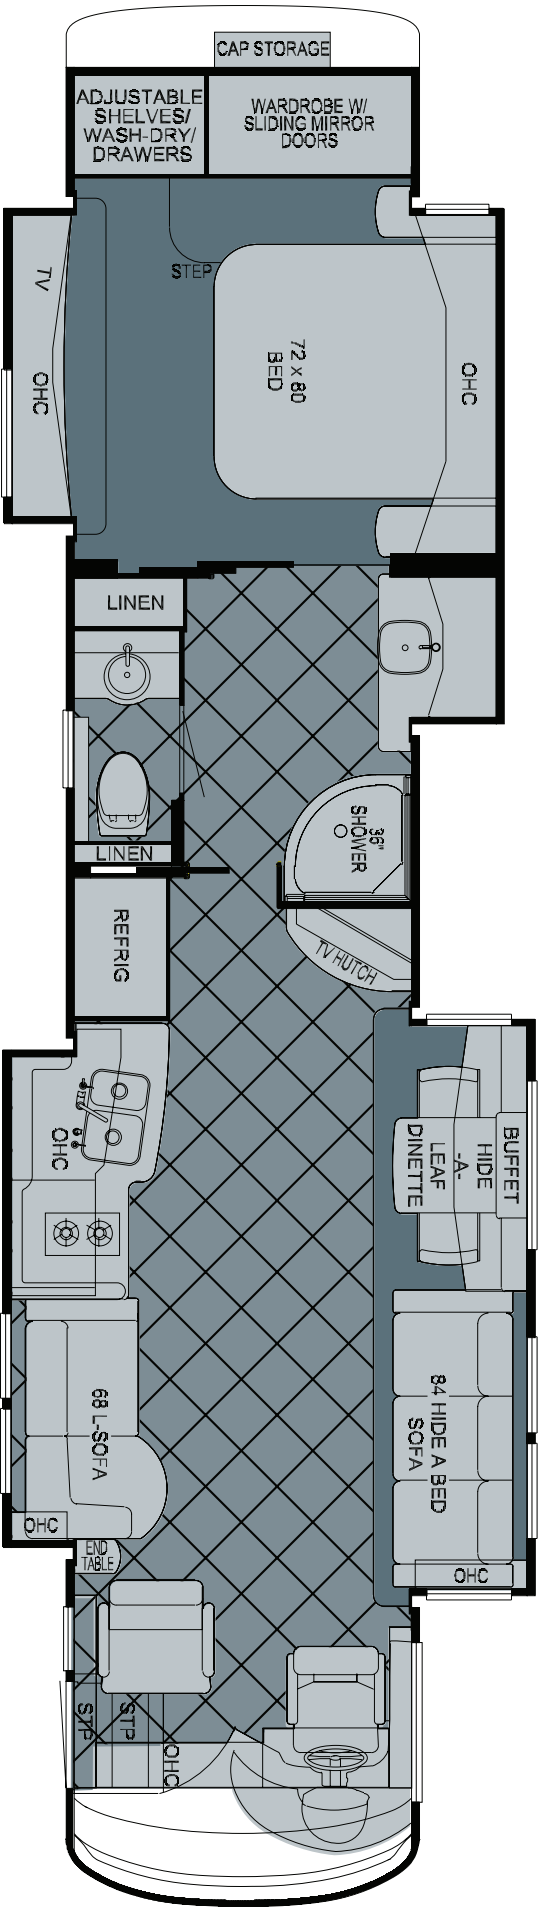

2010 King Aire Diesel Pusher  
 Floorplan 4567

WHEN YOU KNOW THE DIFFERENCE™