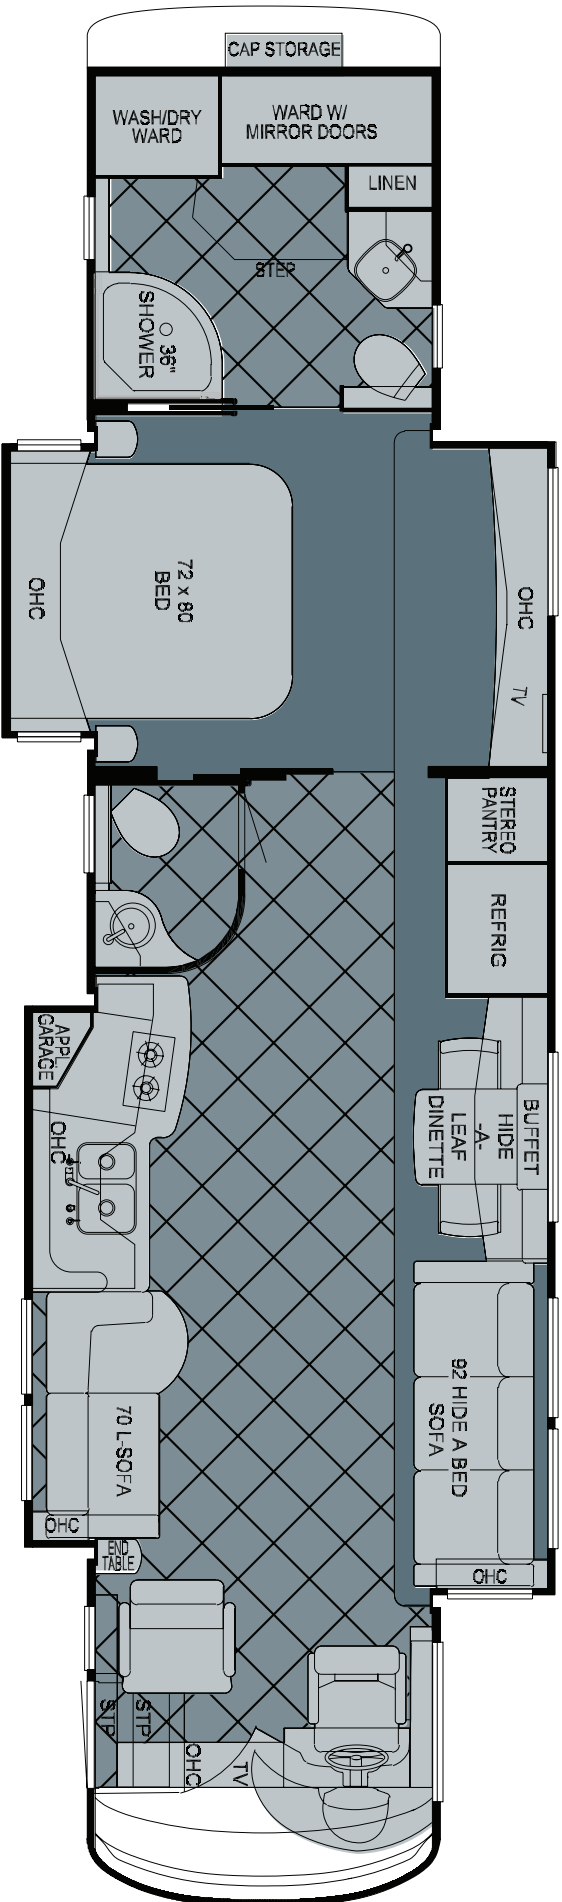

2010 King Aire Diesel Pusher Floorplan 4566

WHEN YOU KNOW THE DIFFERENCE™