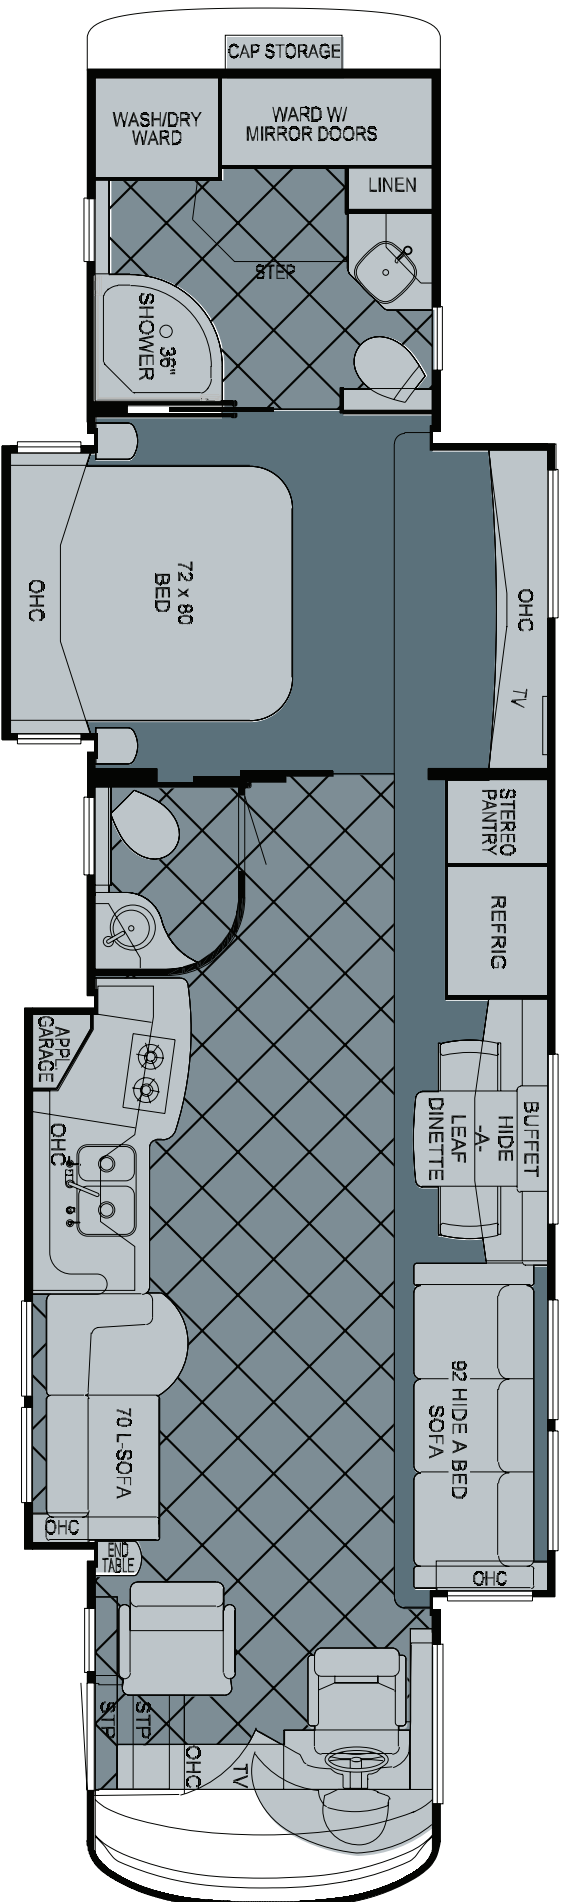

2010 King Aire Diesel Pusher
 Floorplan 4566

WHEN YOU KNOW THE DIFFERENCE™