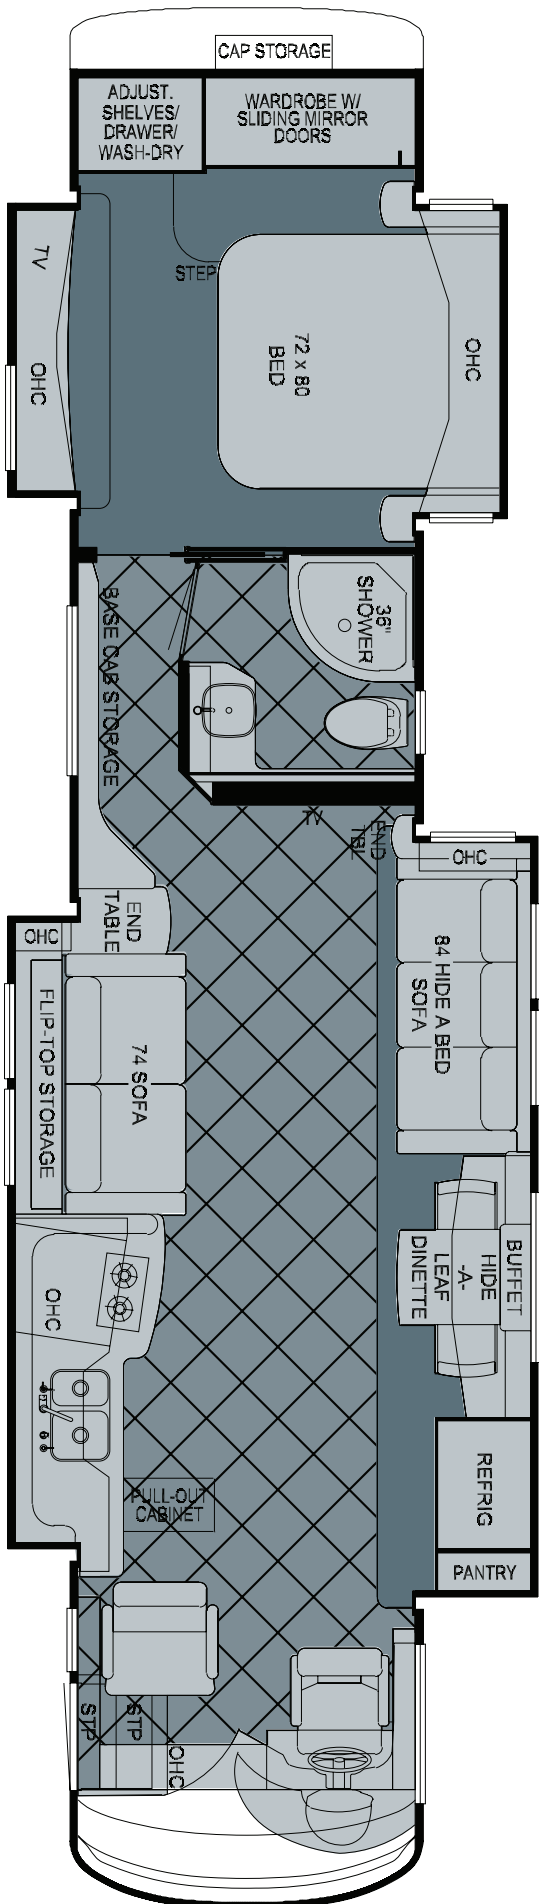

# 2010 King Aire Diesel Pusher Floorplan 4564

WHEN YOU KNOW THE DIFFERENCE™