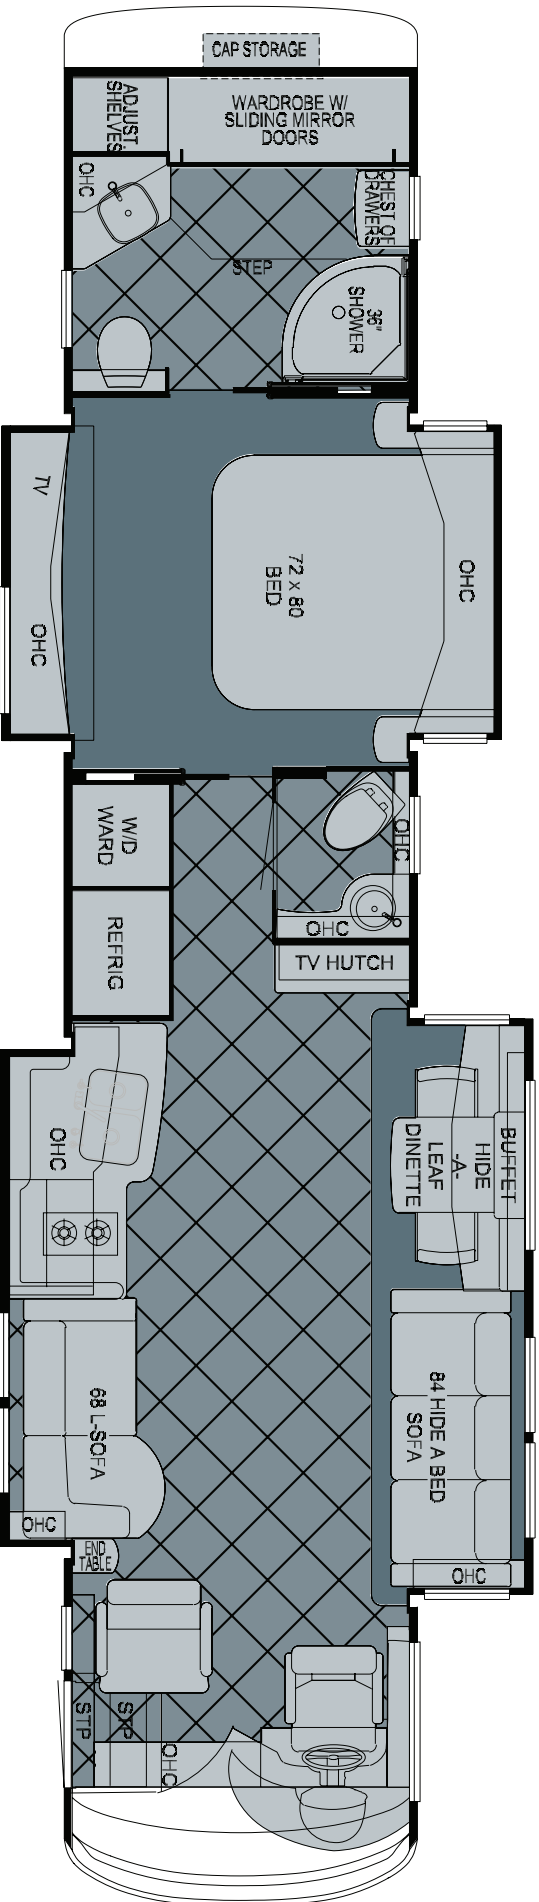

# 2010 King Aire Diesel Pusher Floorplan 4561

WHEN YOU KNOW THE DIFFERENCE™