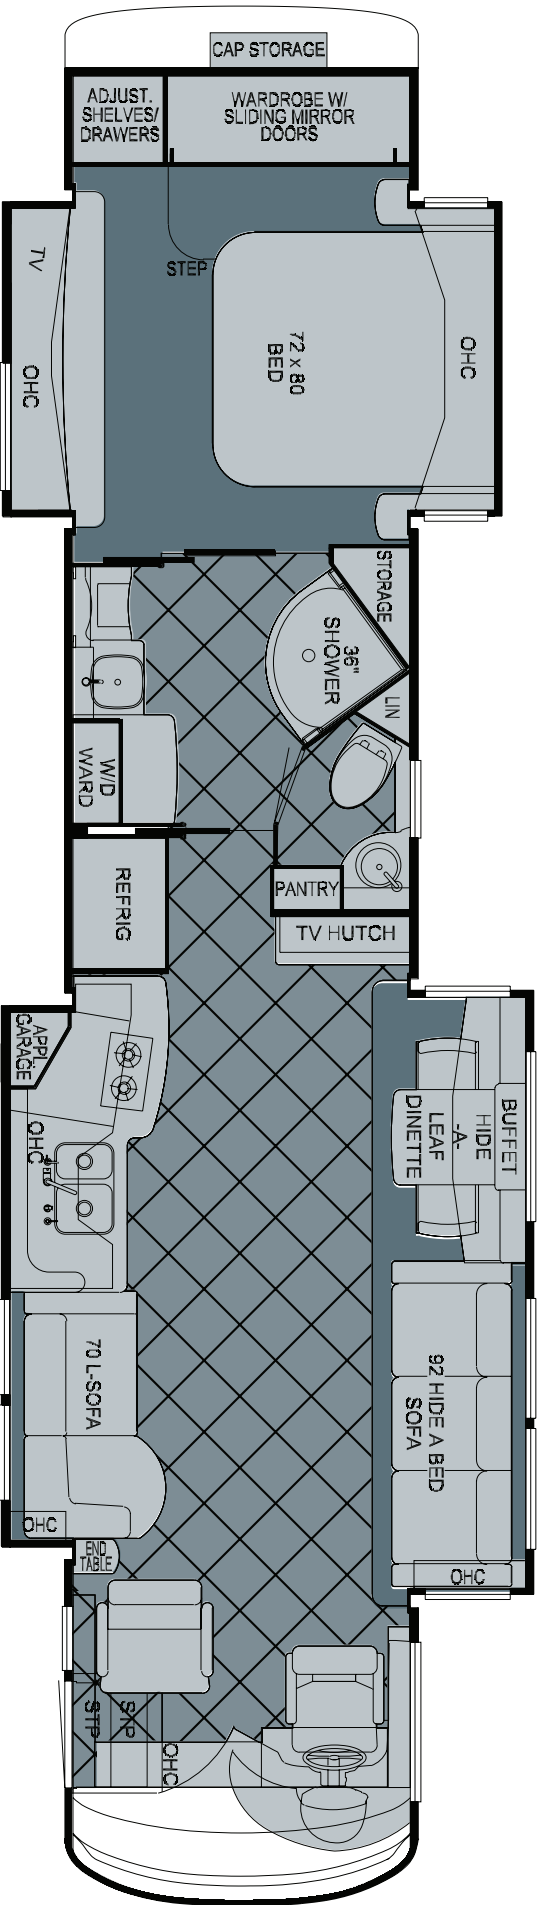

2010 King Aire Diesel Pusher
 Floorplan 4560

WHEN YOU KNOW THE DIFFERENCE™