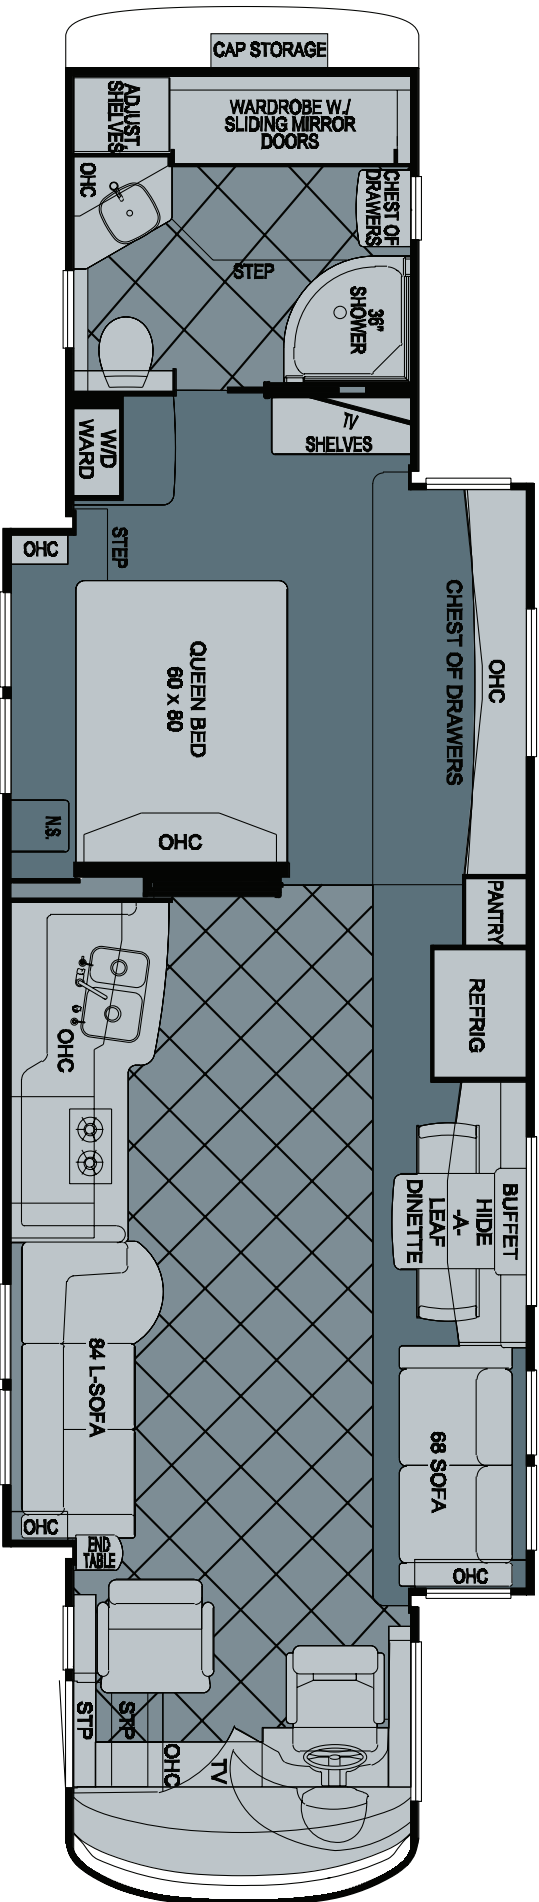

2010 King Aire Diesel Pusher
 Floorplan 4500

WHEN YOU KNOW THE DIFFERENCE™