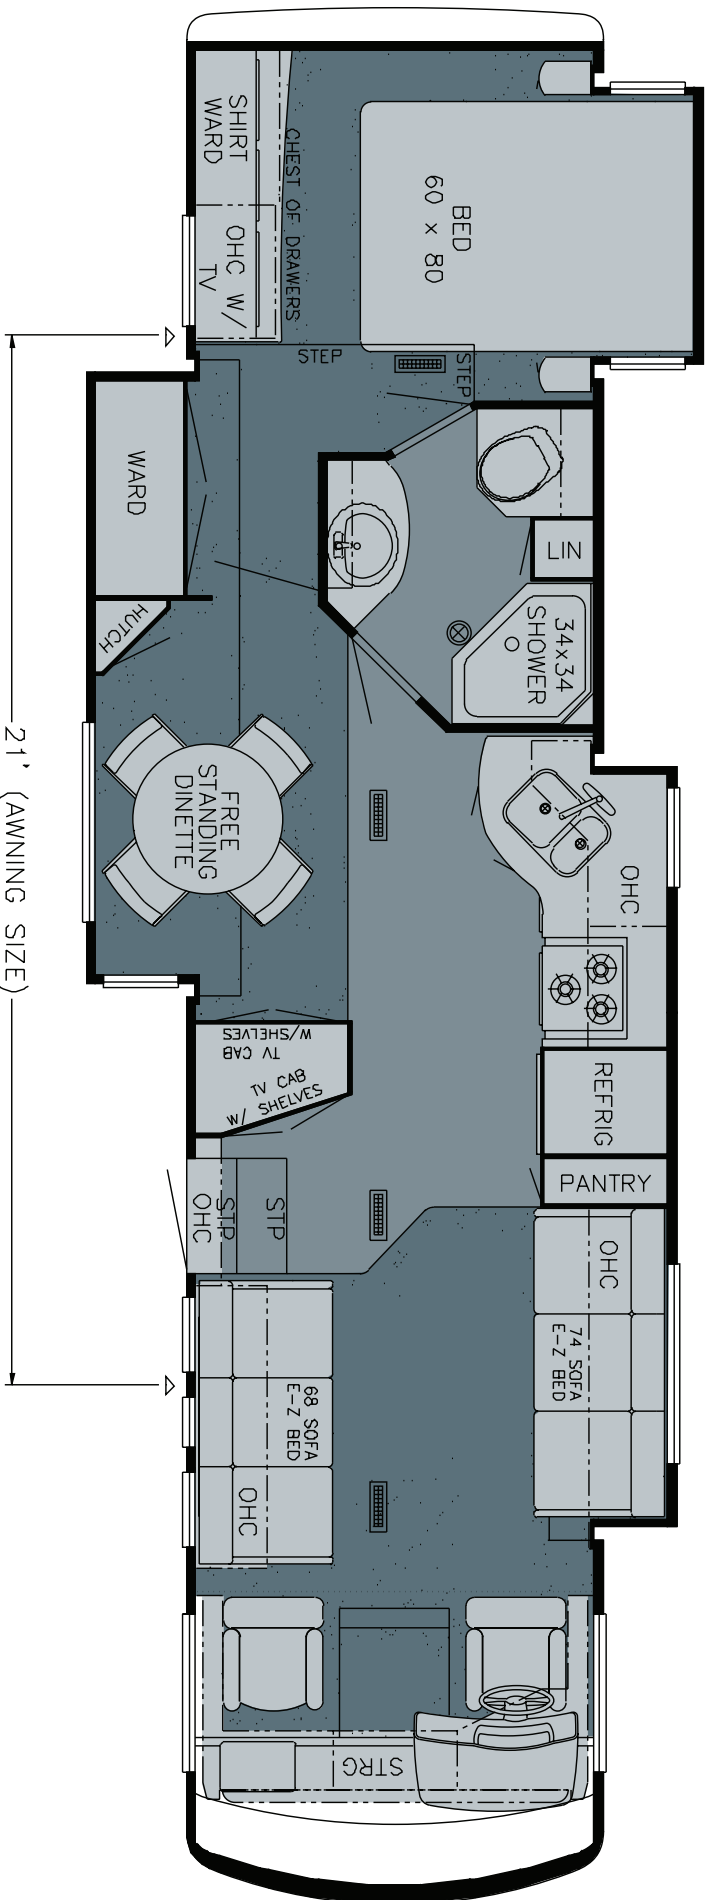

2009 Grand Star Motorhome Floorplan 3750

WHEN YOU KNOW THE DIFFERENCE™