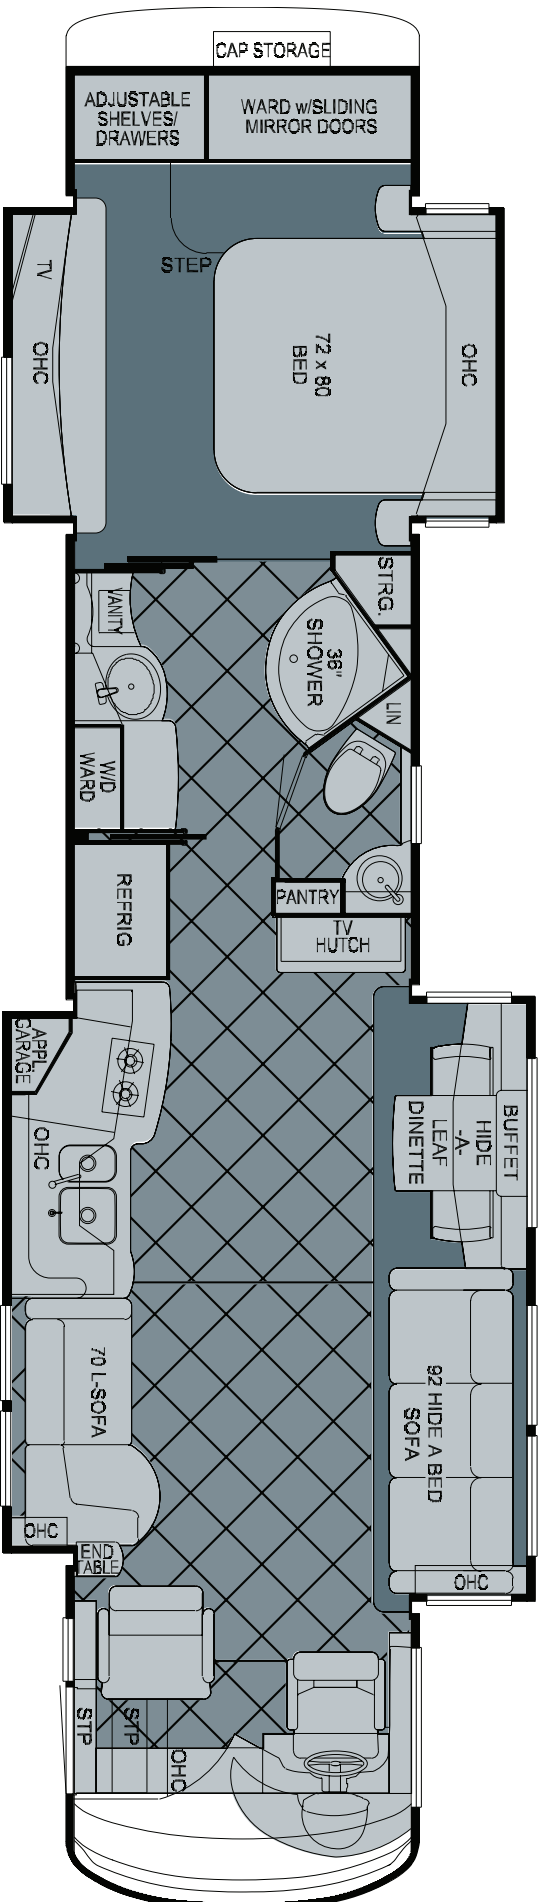

2010 Essex Diesel Pusher
 Floorplan 4502

WHEN YOU KNOW THE DIFFERENCE™