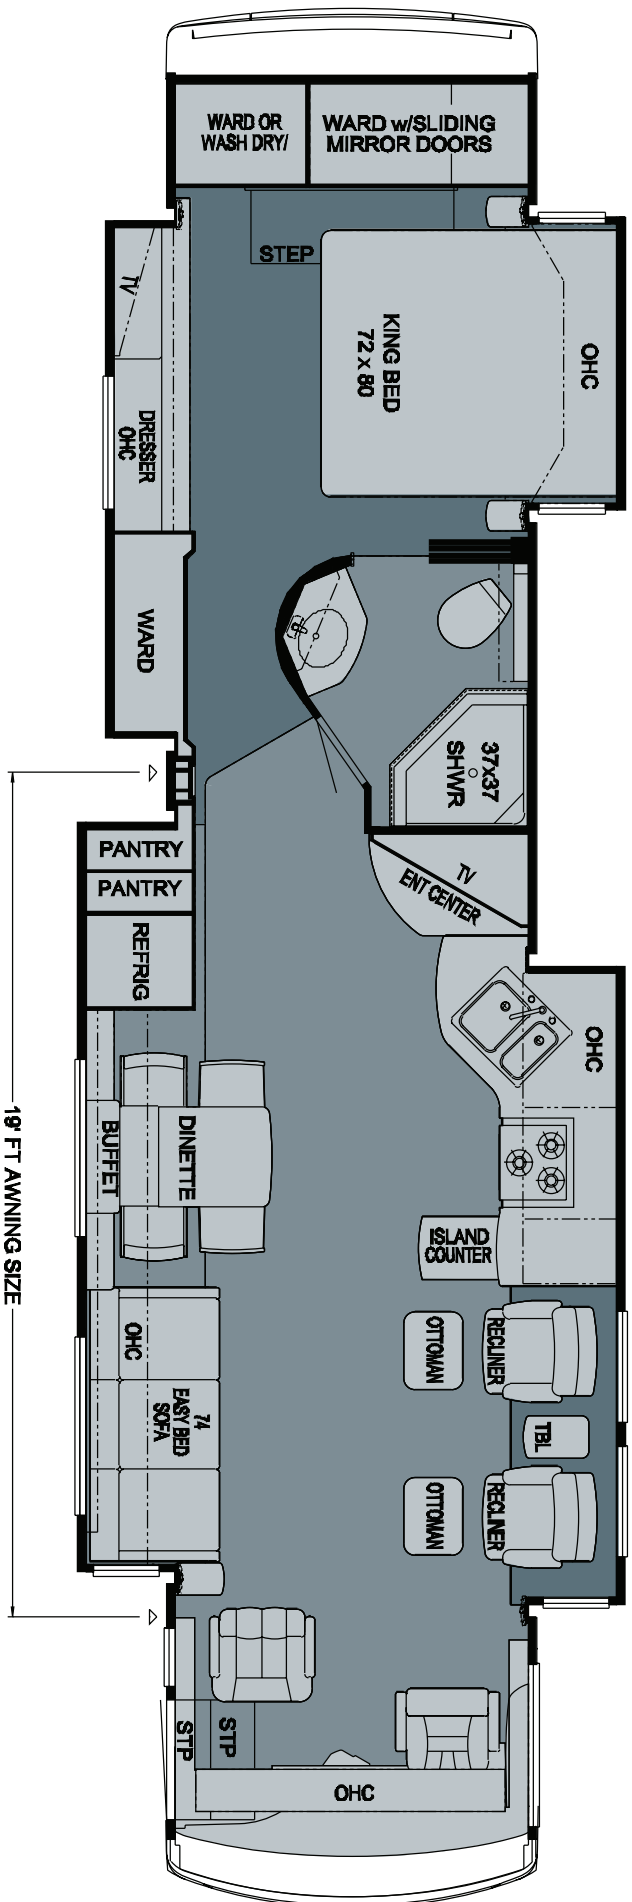

2010 Dutch Star Diesel Pusher  
 Floorplan 4386

WHEN YOU KNOW THE DIFFERENCE™