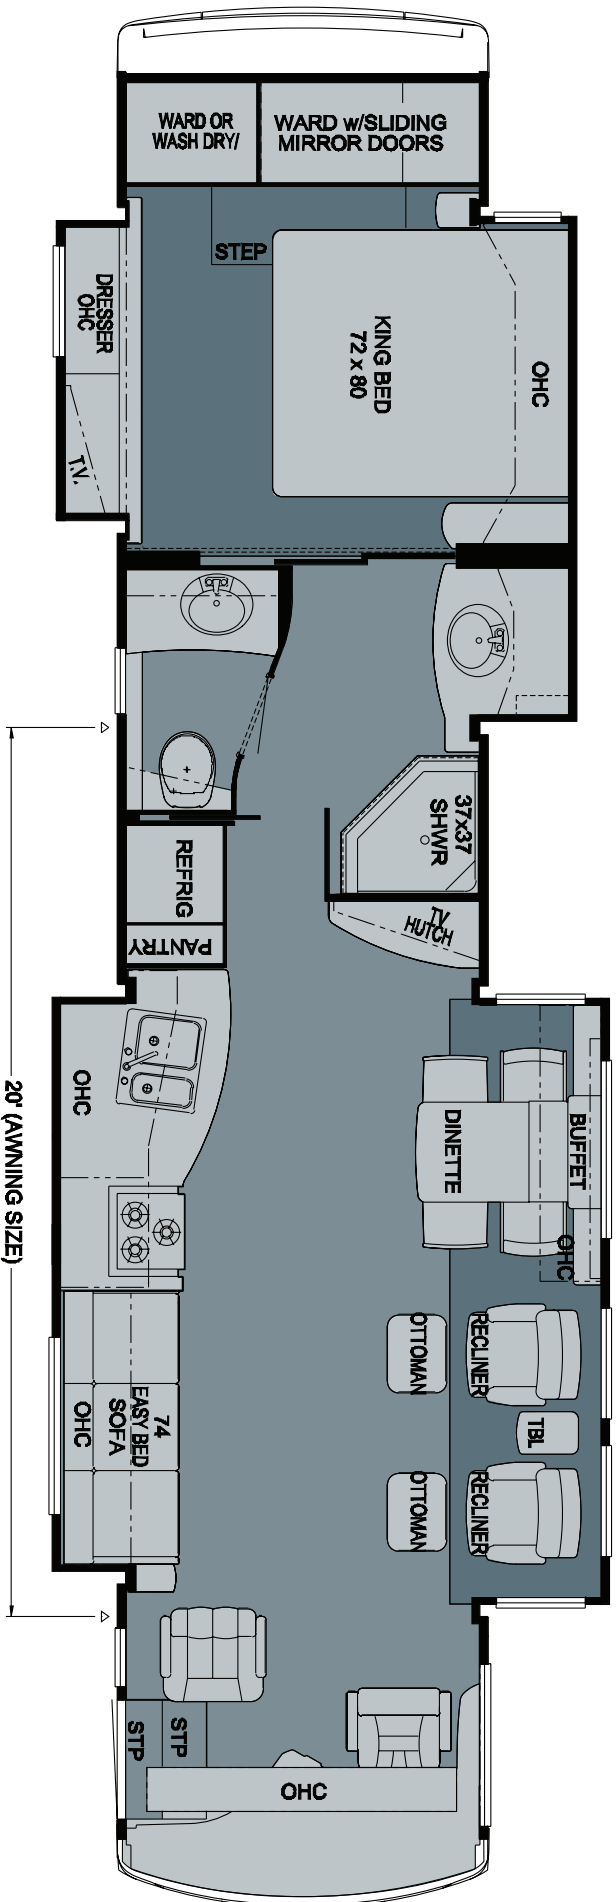

2010 Dutch Star Diesel Pusher
 Floorplan 4333

WHEN YOU KNOW THE DIFFERENCE™