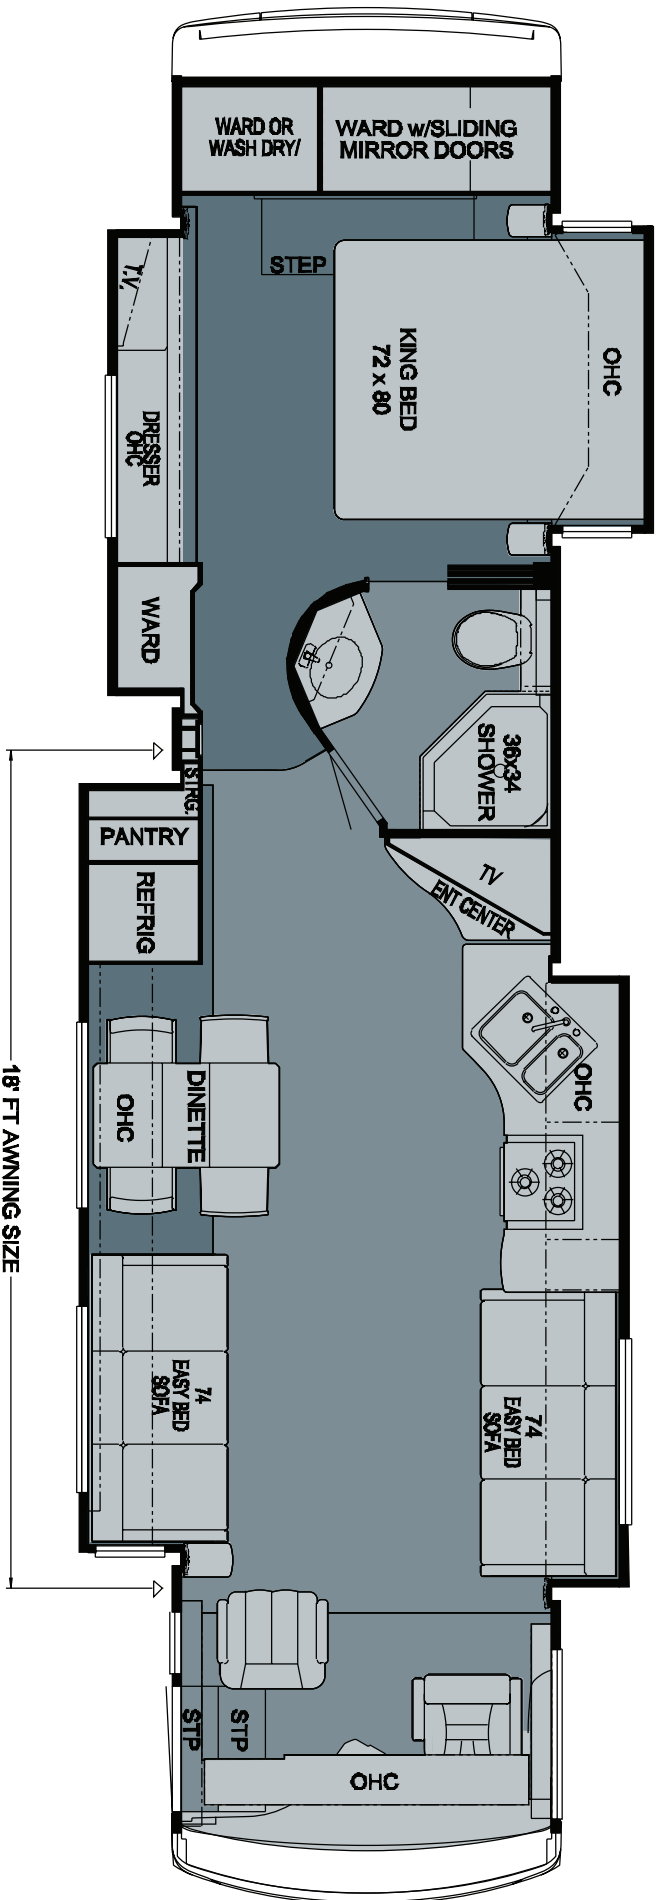

2010 Dutch Star Diesel Pusher
Floorplan 4086

WHEN YOU KNOW THE DIFFERENCE™