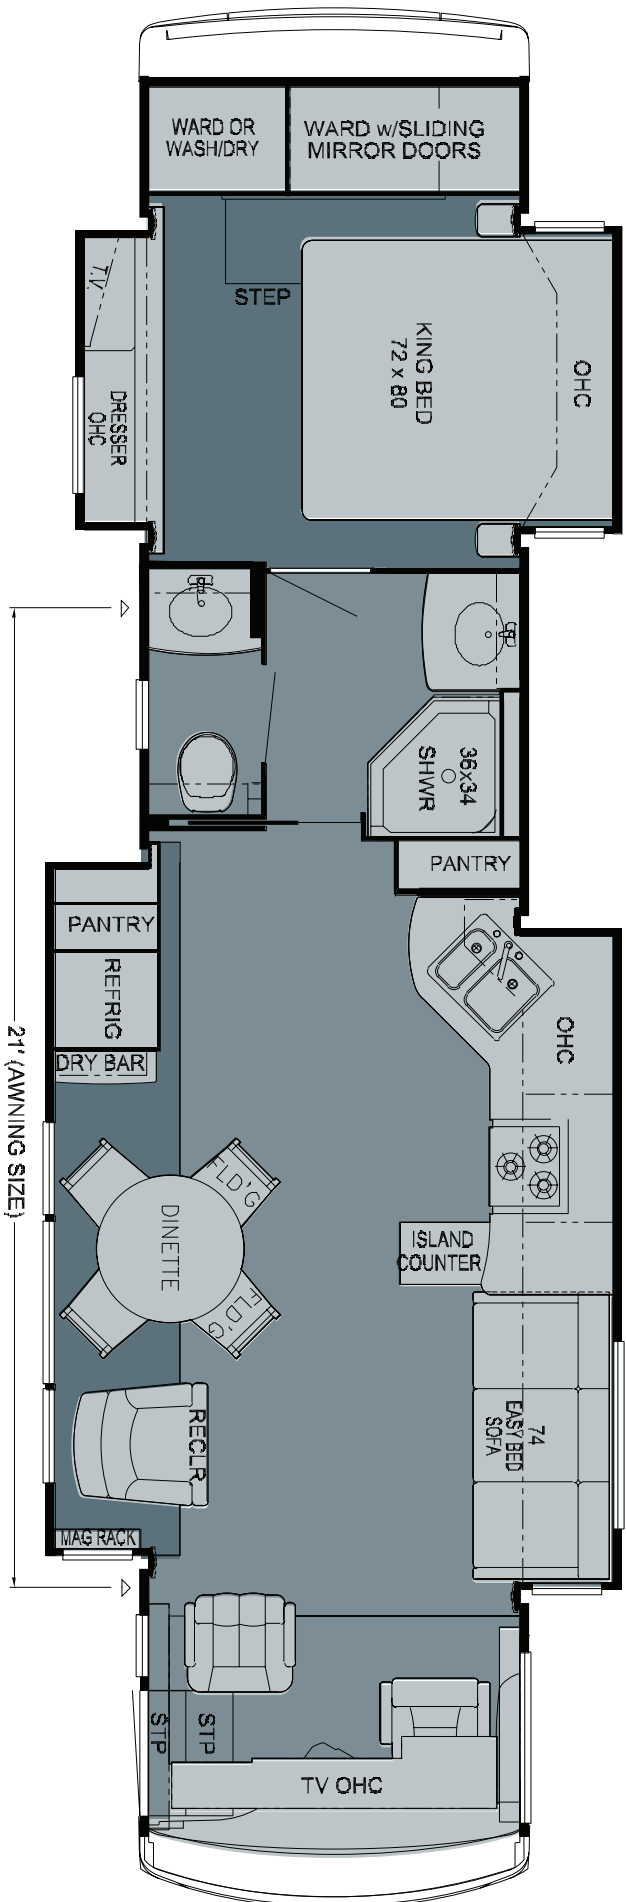

2010 Dutch Star Diesel Pusher Floorplan 4016

WHEN YOU KNOW THE DIFFERENCE™