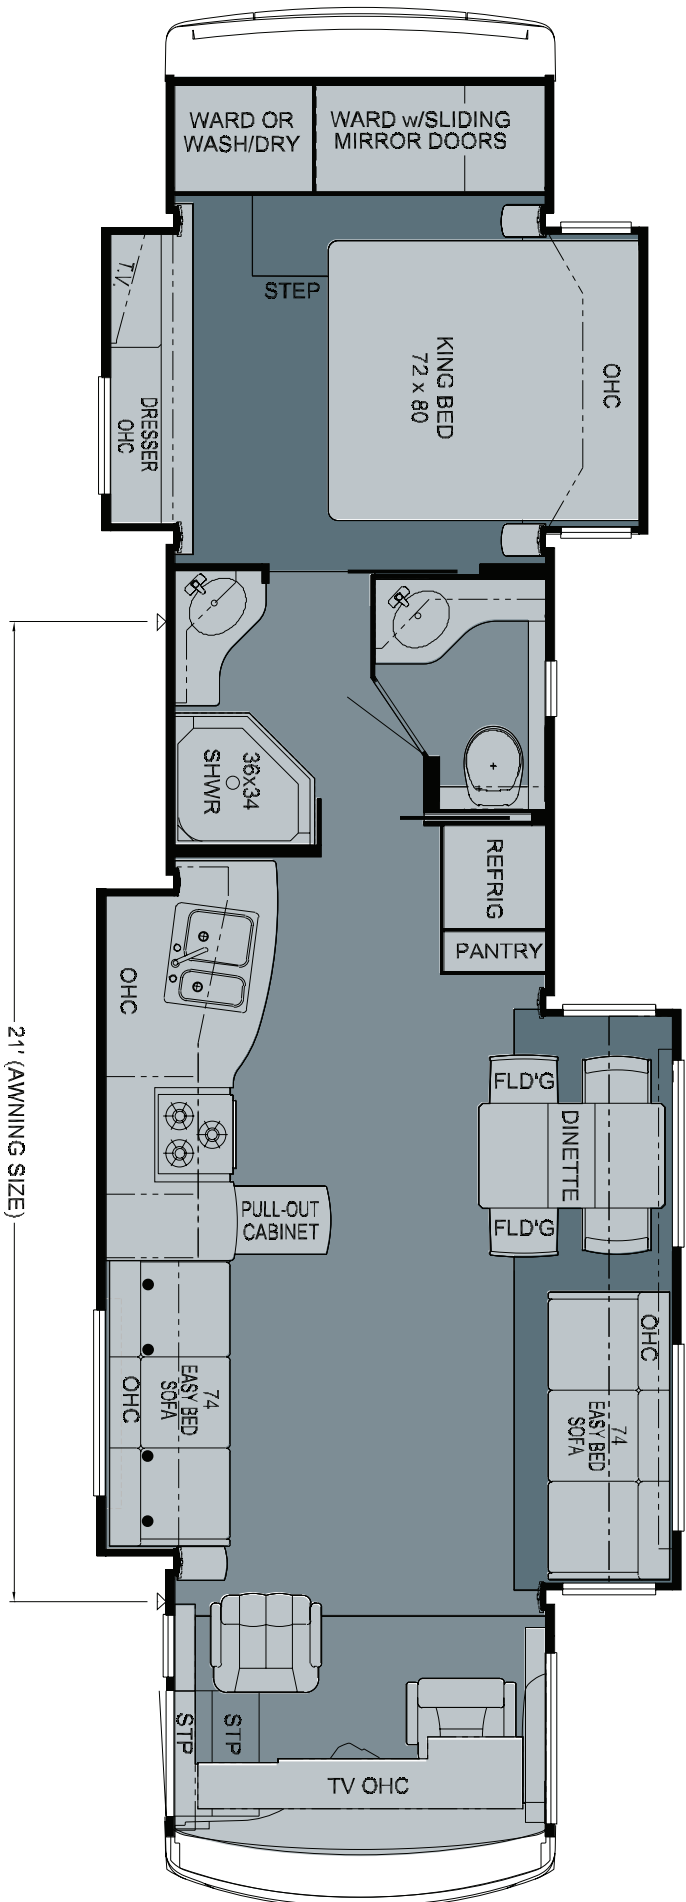

2010 Dutch Star Diesel Pusher  
 Floorplan 4010

WHEN YOU KNOW THE DIFFERENCE™