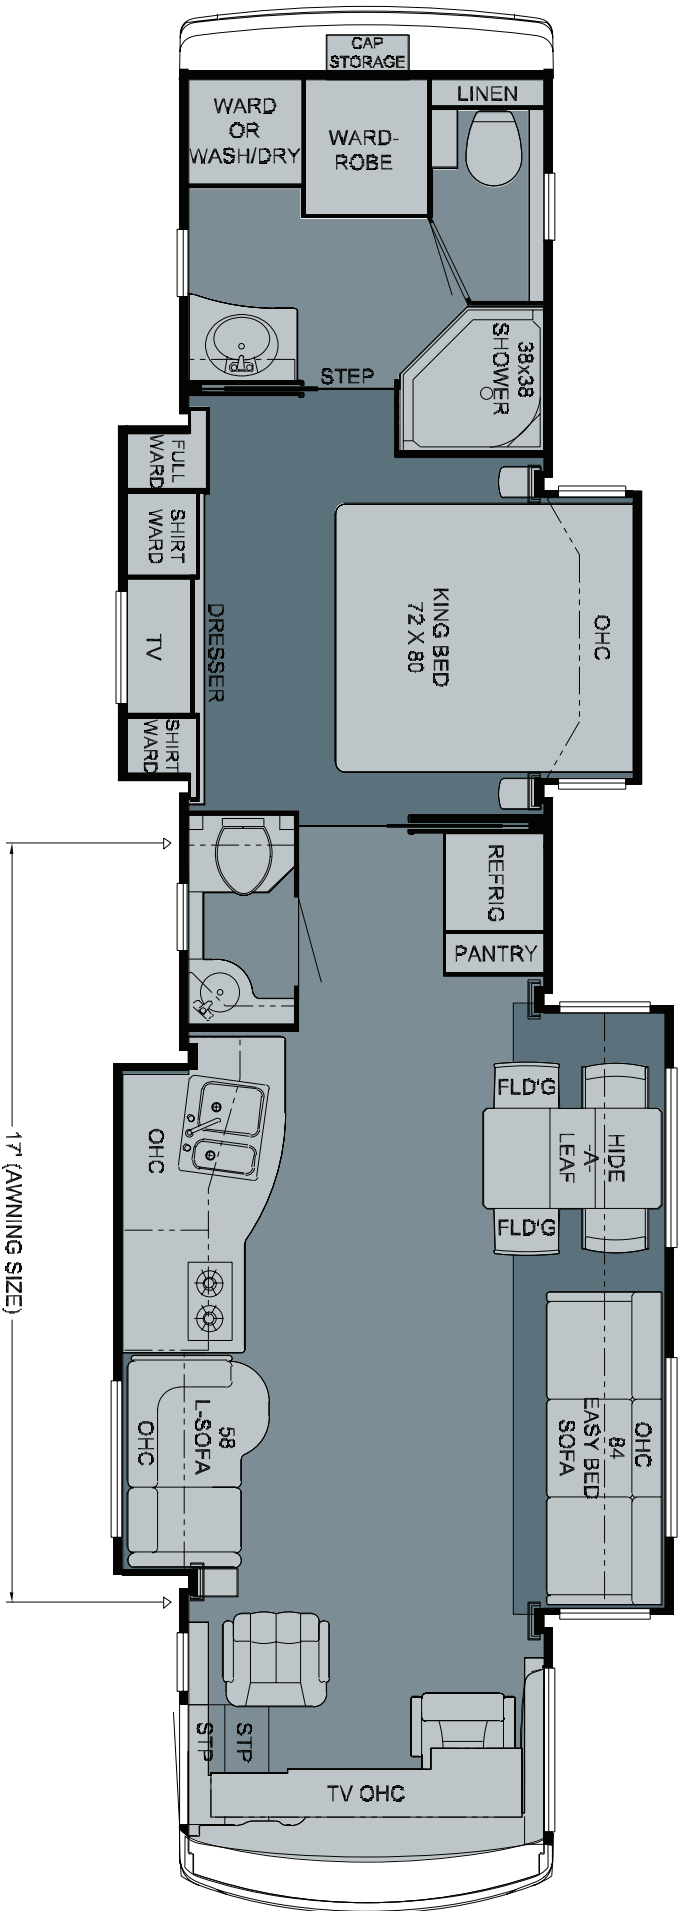

2010 Dutch Aire Diesel Pusher Floorplan 4317

WHEN YOU KNOW THE DIFFERENCE™