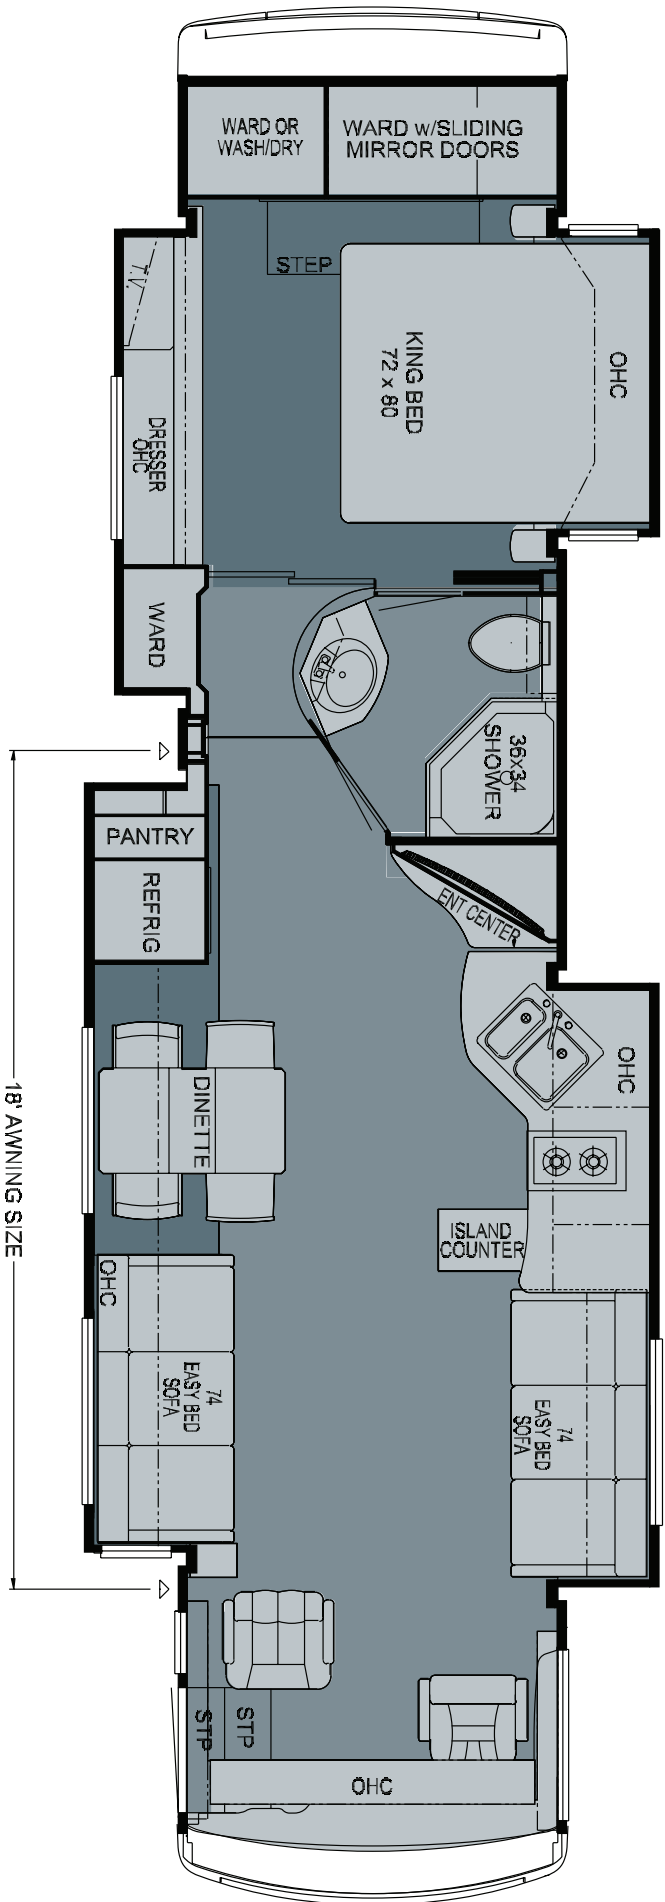

2010 Dutch Aire Diesel Pusher Floorplan 4085

WHEN YOU KNOW THE DIFFERENCE™