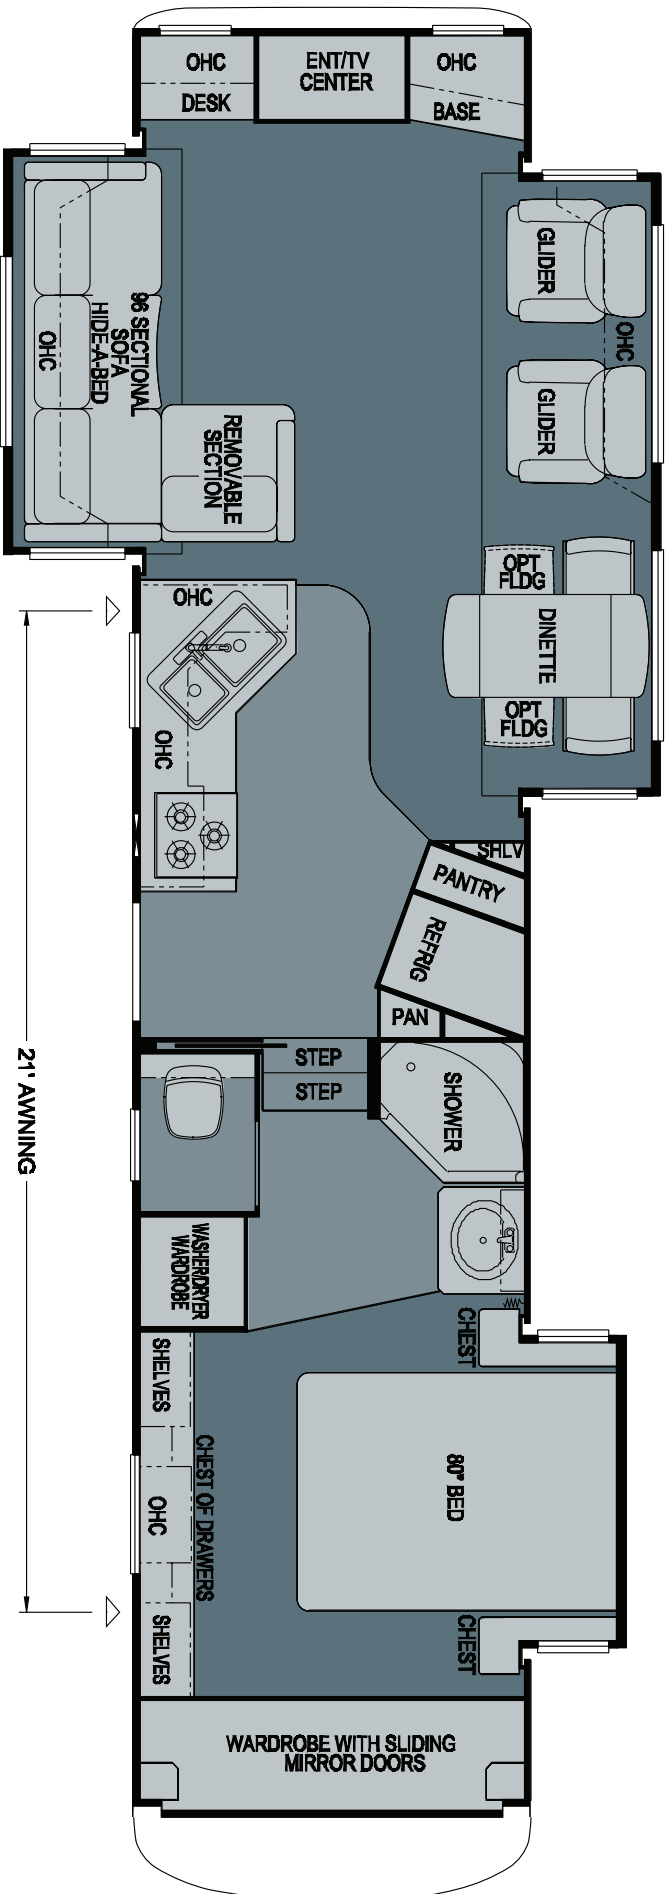

2010 Cypress Fifth Wheel  
 Floorplan 37 LSRE-FW

21' AWNING

WHEN YOU KNOW THE DIFFERENCE™