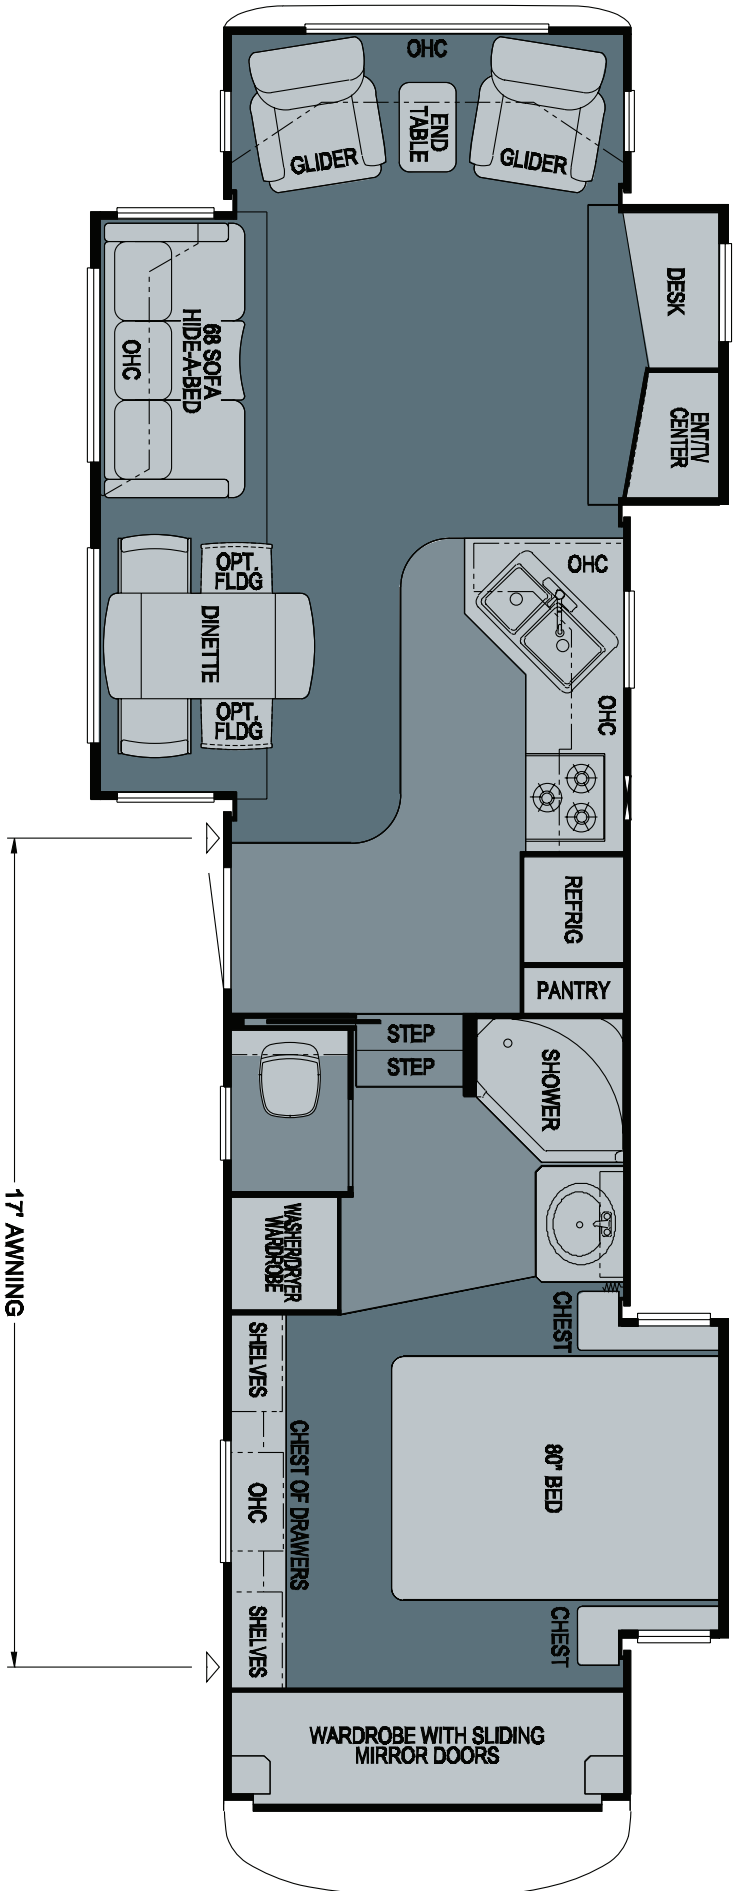

2010 Cypress Fifth Wheel  
Floorplan 36 RLSK-FW

WHEN YOU KNOW THE DIFFERENCE™