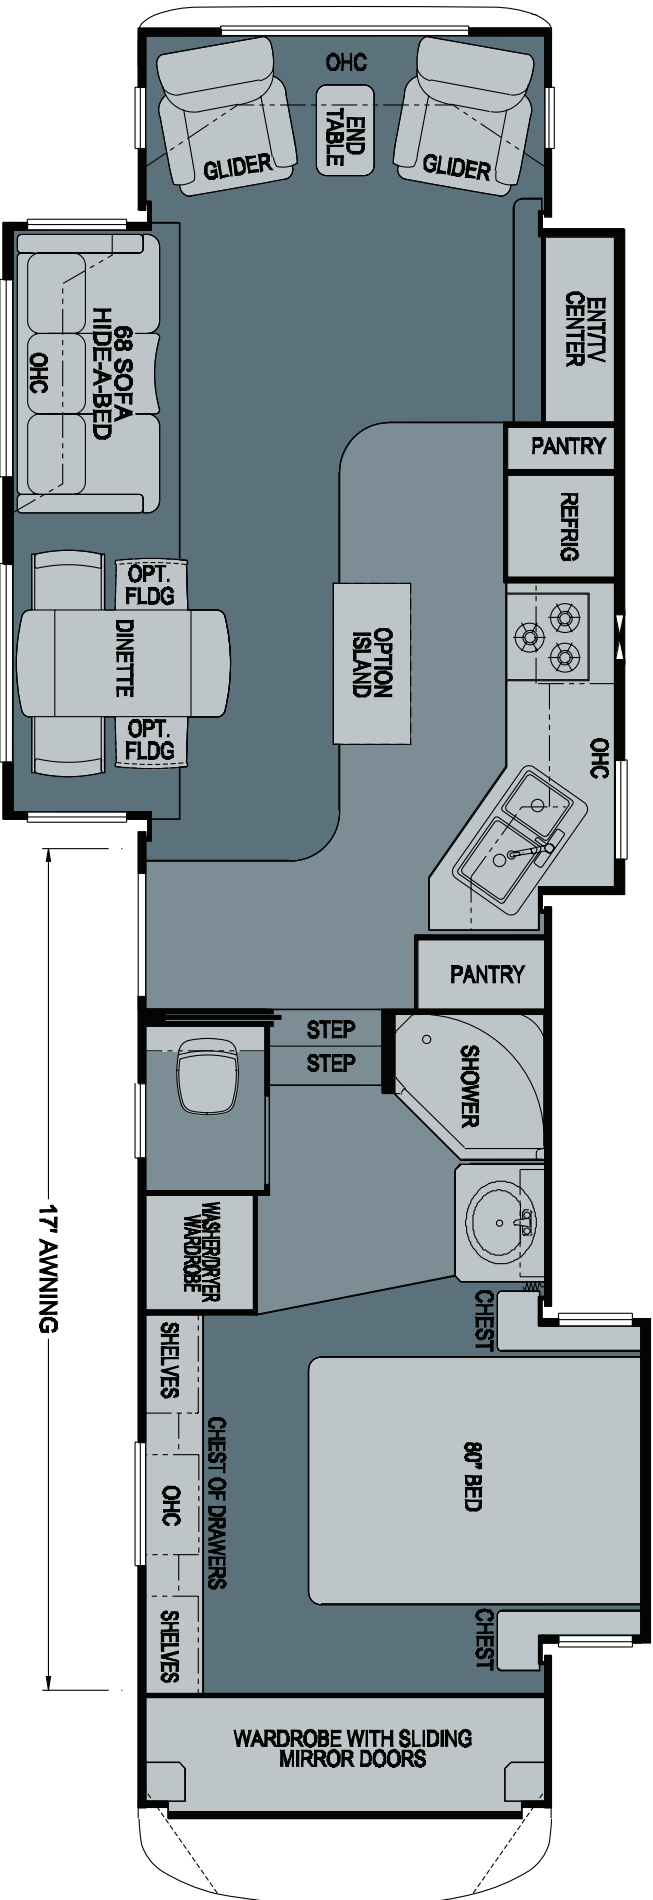

2010 Cypress Fifth Wheel  
 Floorplan 35 KSRL-FW

WHEN YOU KNOW THE DIFFERENCE™