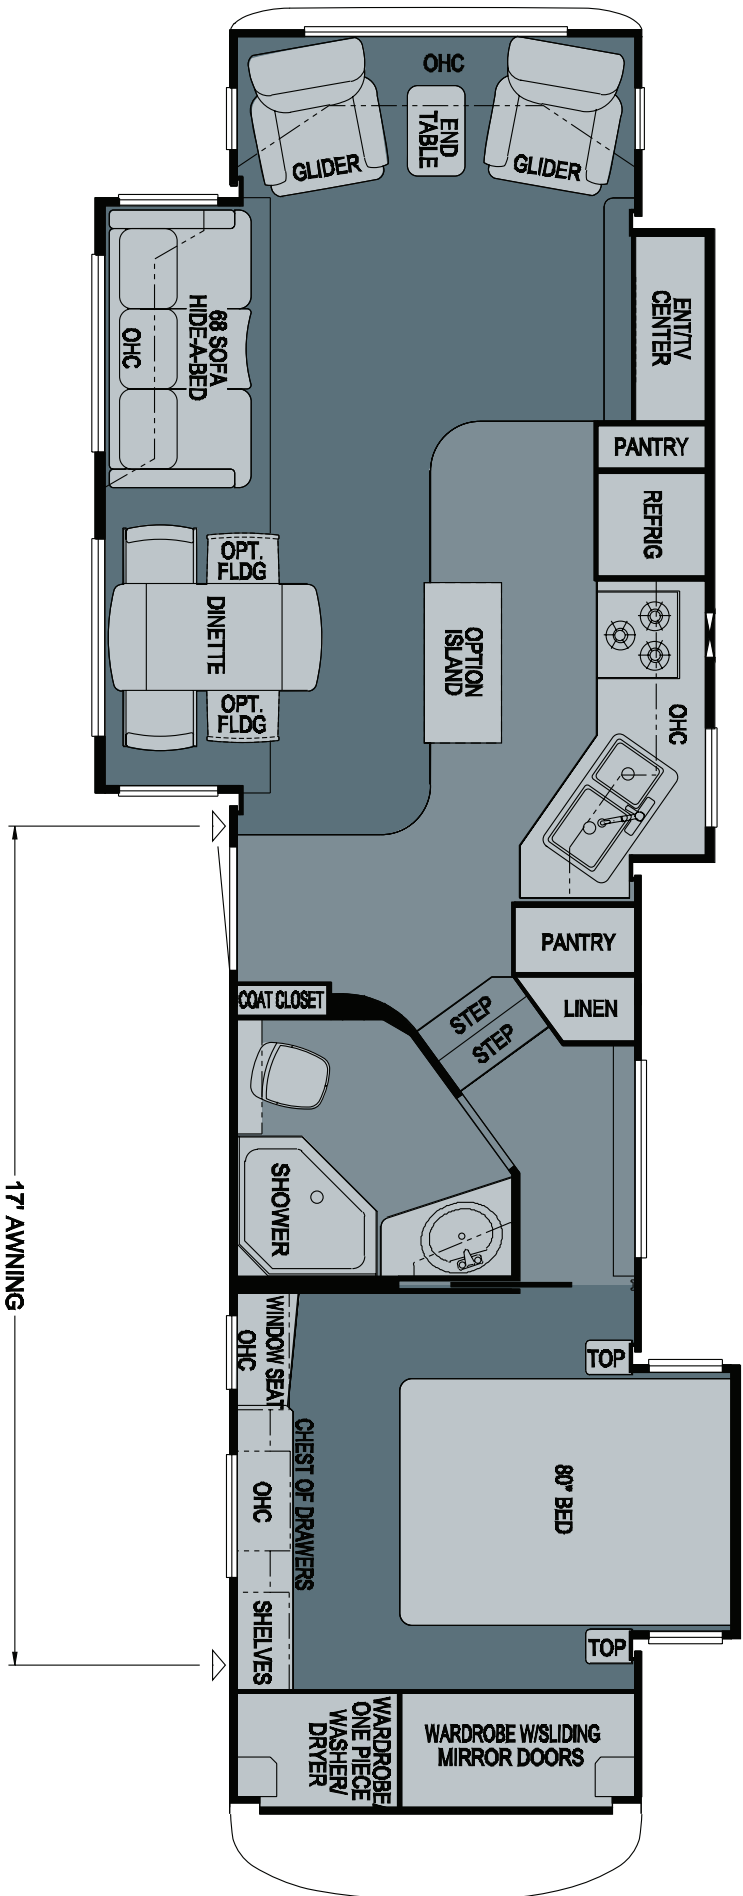

2010 Cypress Fifth Wheel  
 Floorplan 35 KSAH-FW

WHEN YOU KNOW THE DIFFERENCE™