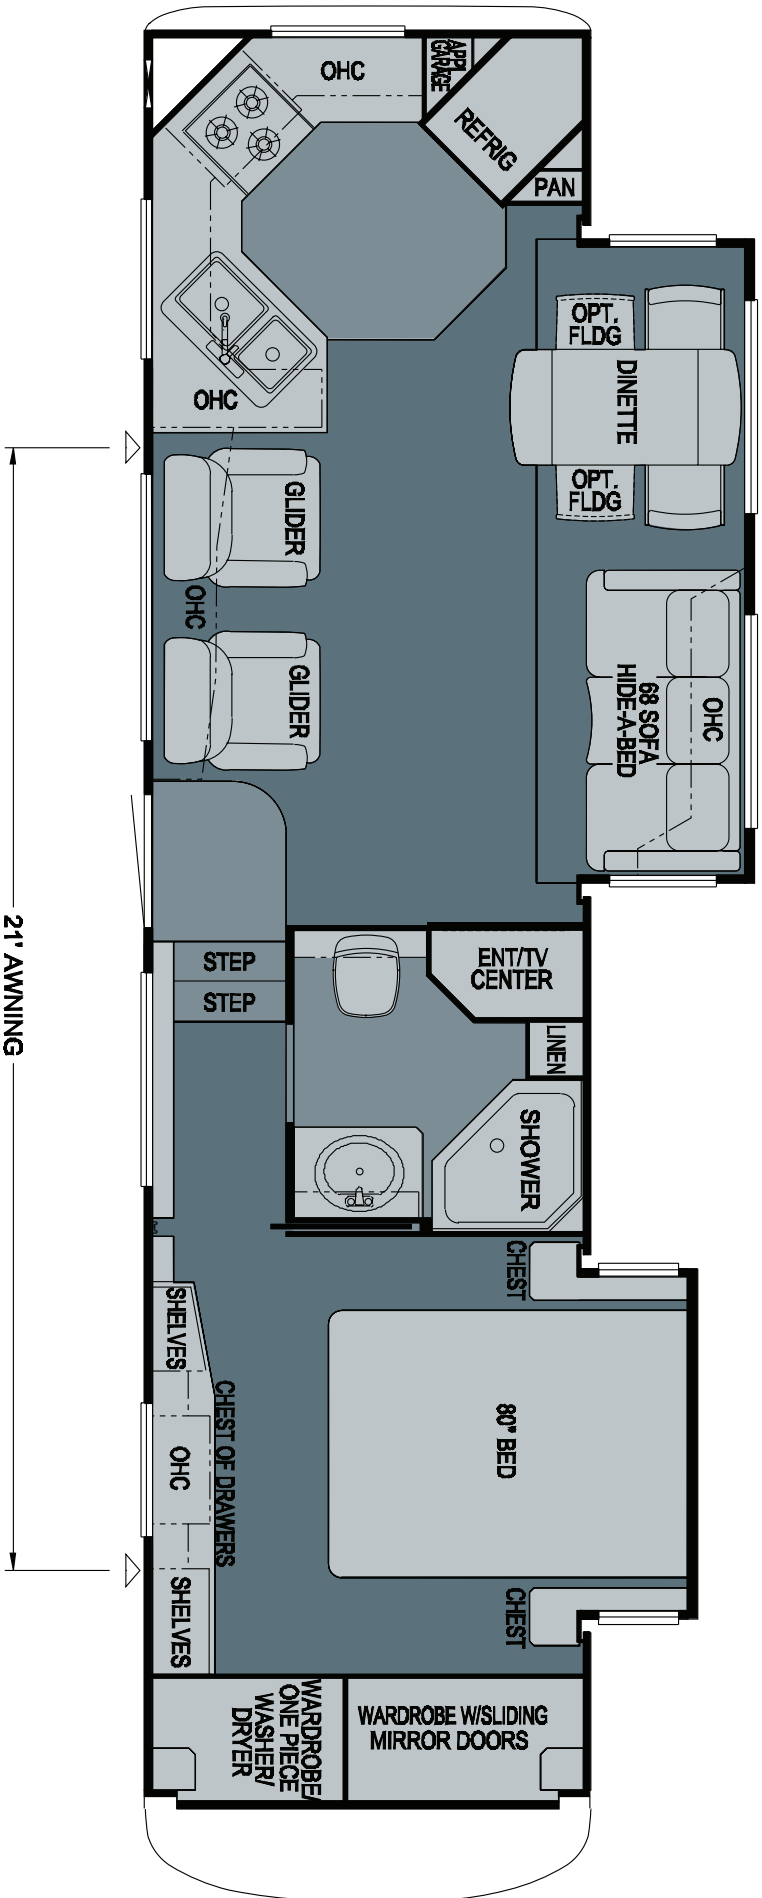

2010 Cypress Fifth Wheel
 Floorplan 32 RKSH-FW

WHEN YOU KNOW THE DIFFERENCE™