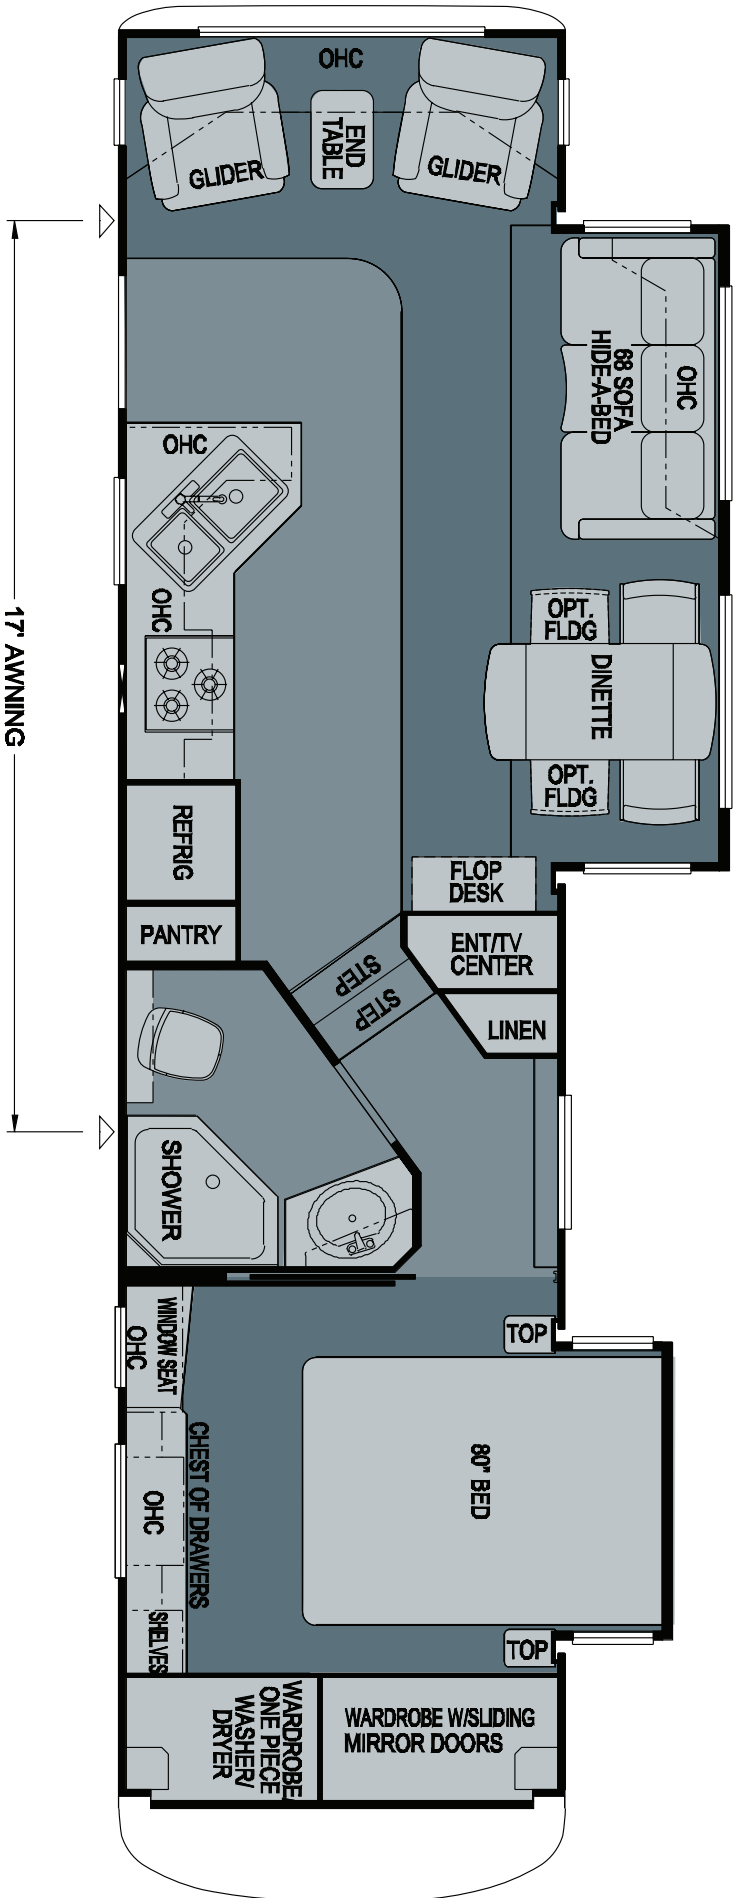

2010 Cypress Fifth Wheel  
 Floorplan 32 CKAH-FW

WHEN YOU KNOW THE DIFFERENCE™