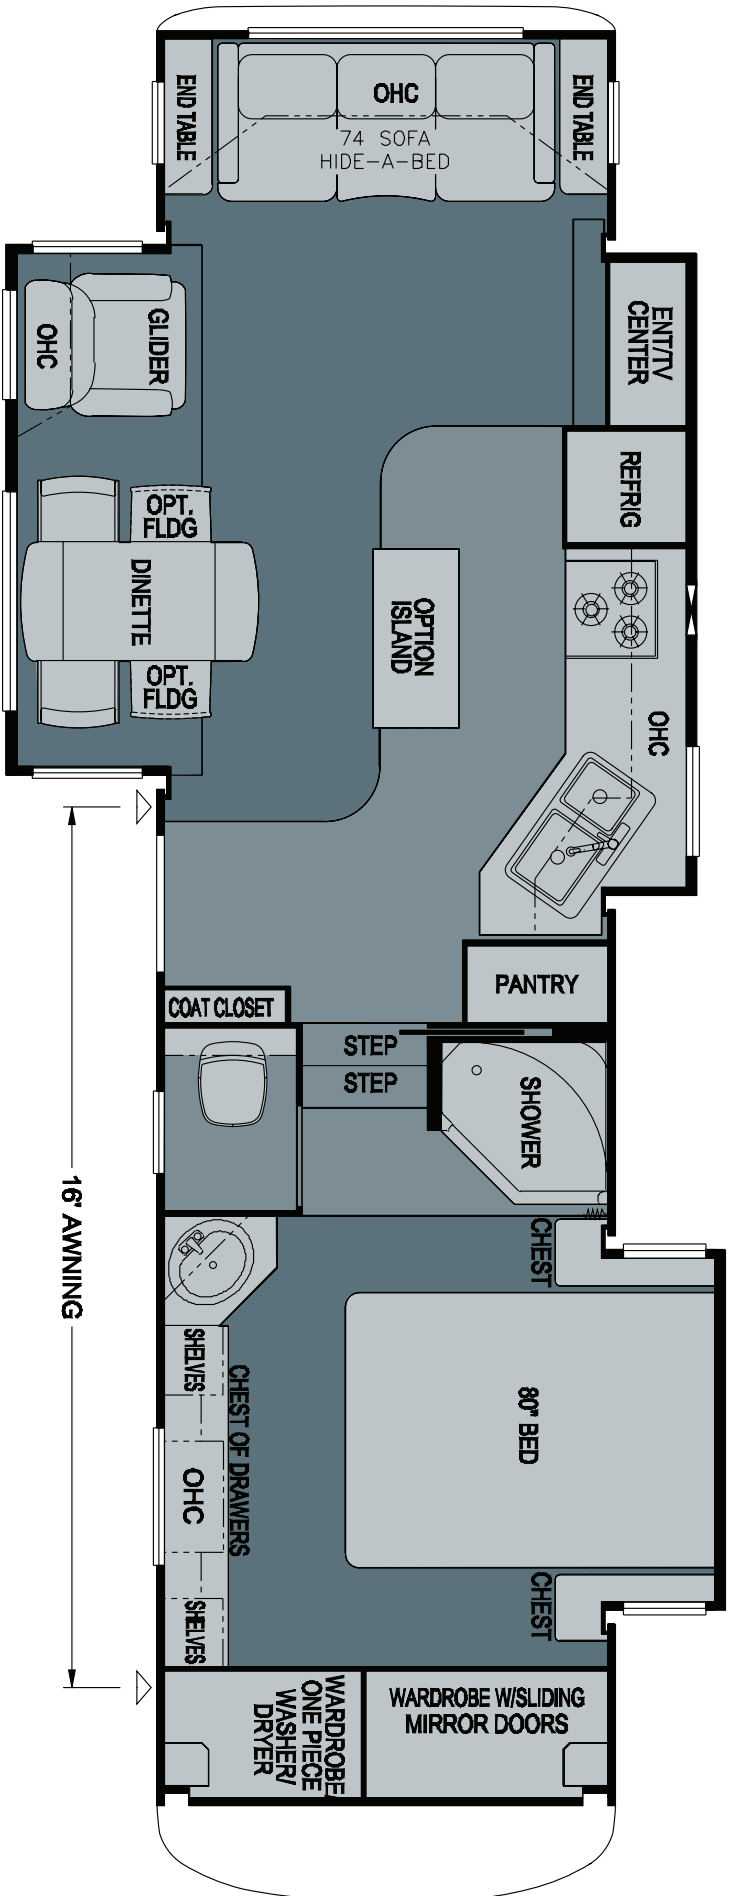

2010 Cypress Fifth Wheel  
Floorplan 31 RLKS-FW

WHEN YOU KNOW THE DIFFERENCE™