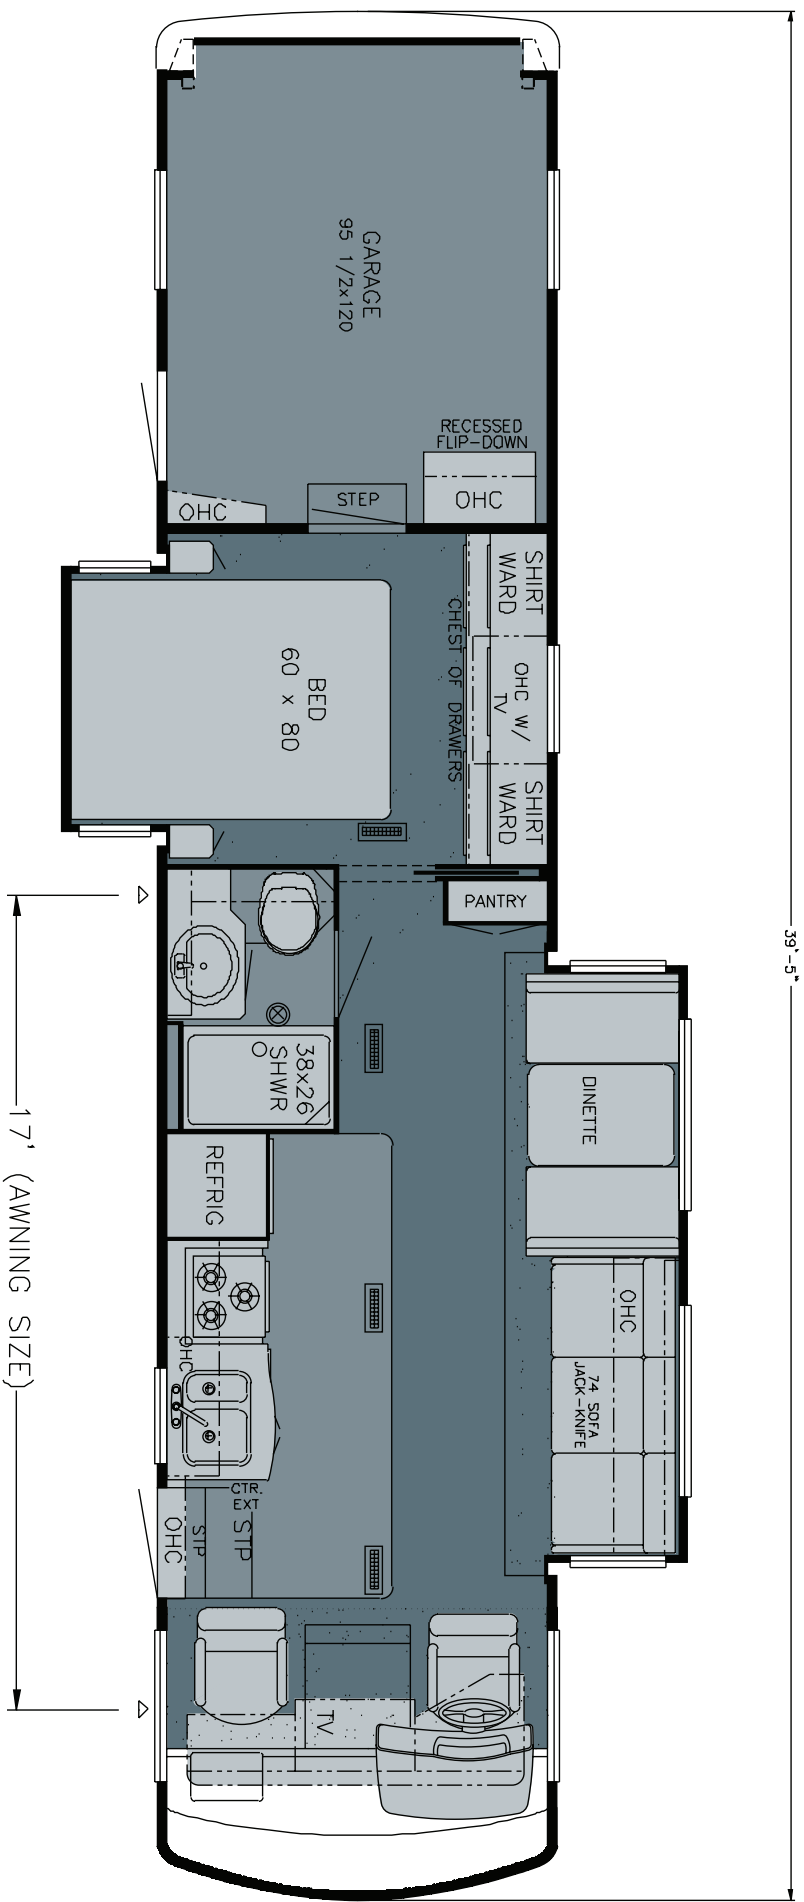

# 2010 Canyon Star Gas Motorhome Floorplan 3920

WHEN YOU KNOW THE DIFFERENCE™