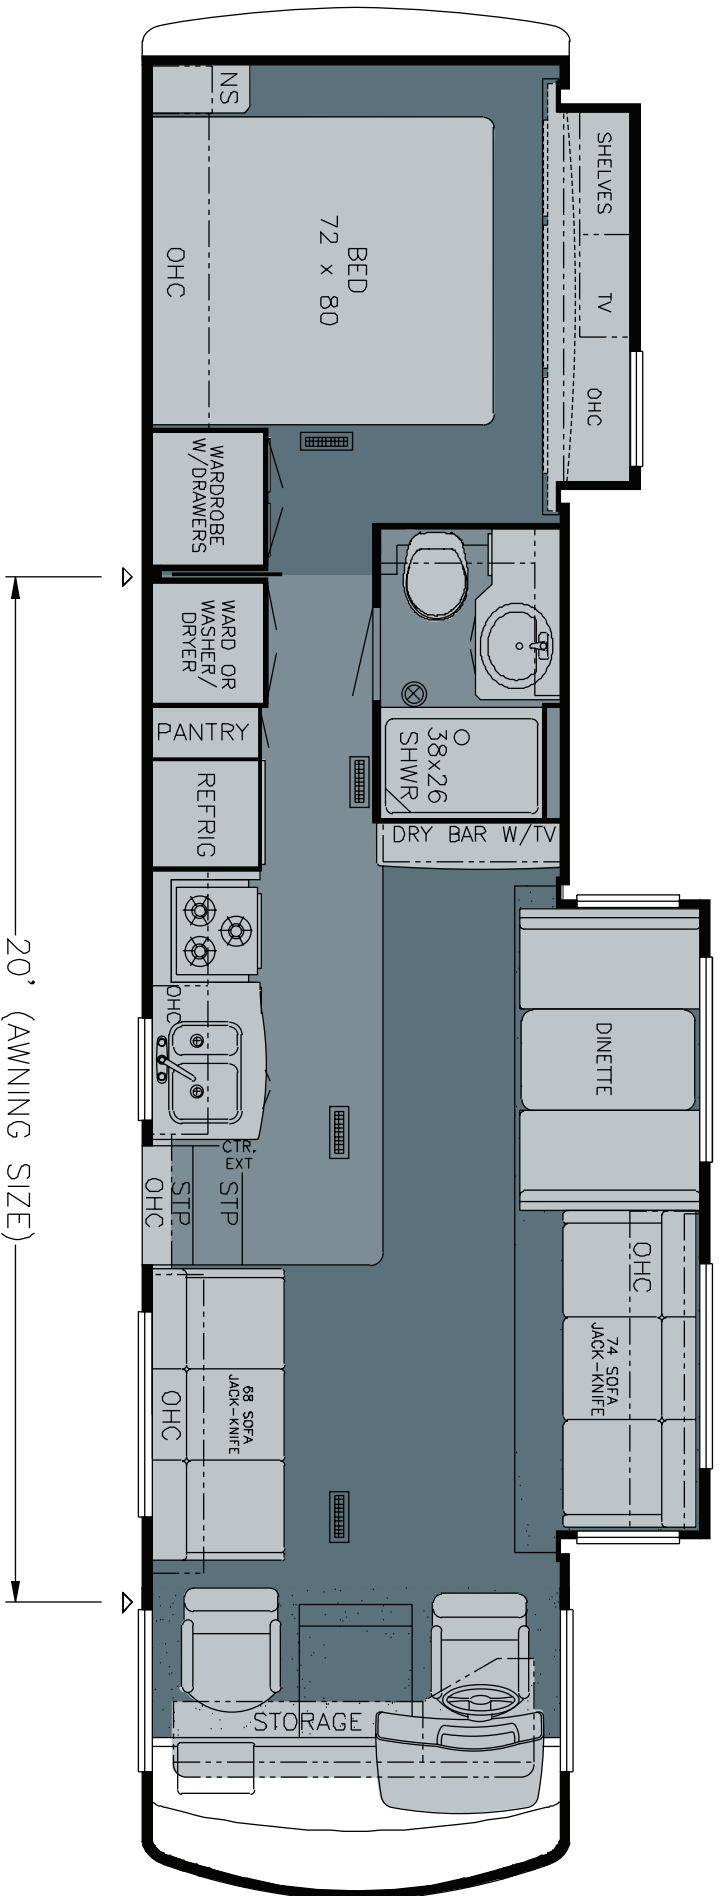

2010 Canyon Star Gas Motorhome Floorplan 3647

WHEN YOU KNOW THE DIFFERENCE™