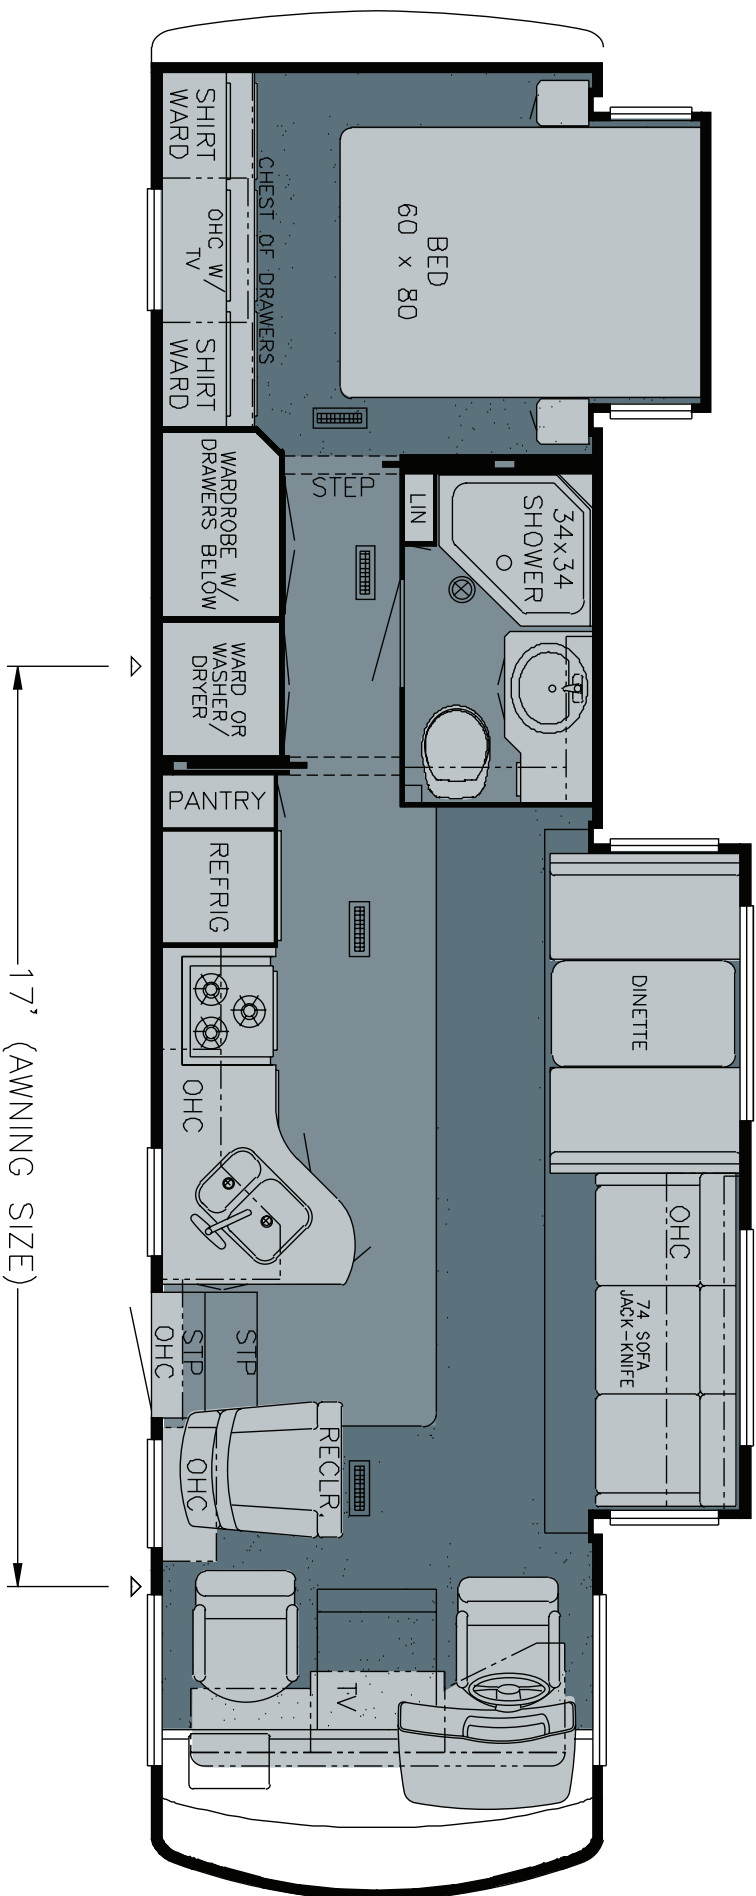

2010 Canyon Star Gas Motorhome Floorplan 3410

WHEN YOU KNOW THE DIFFERENCE™