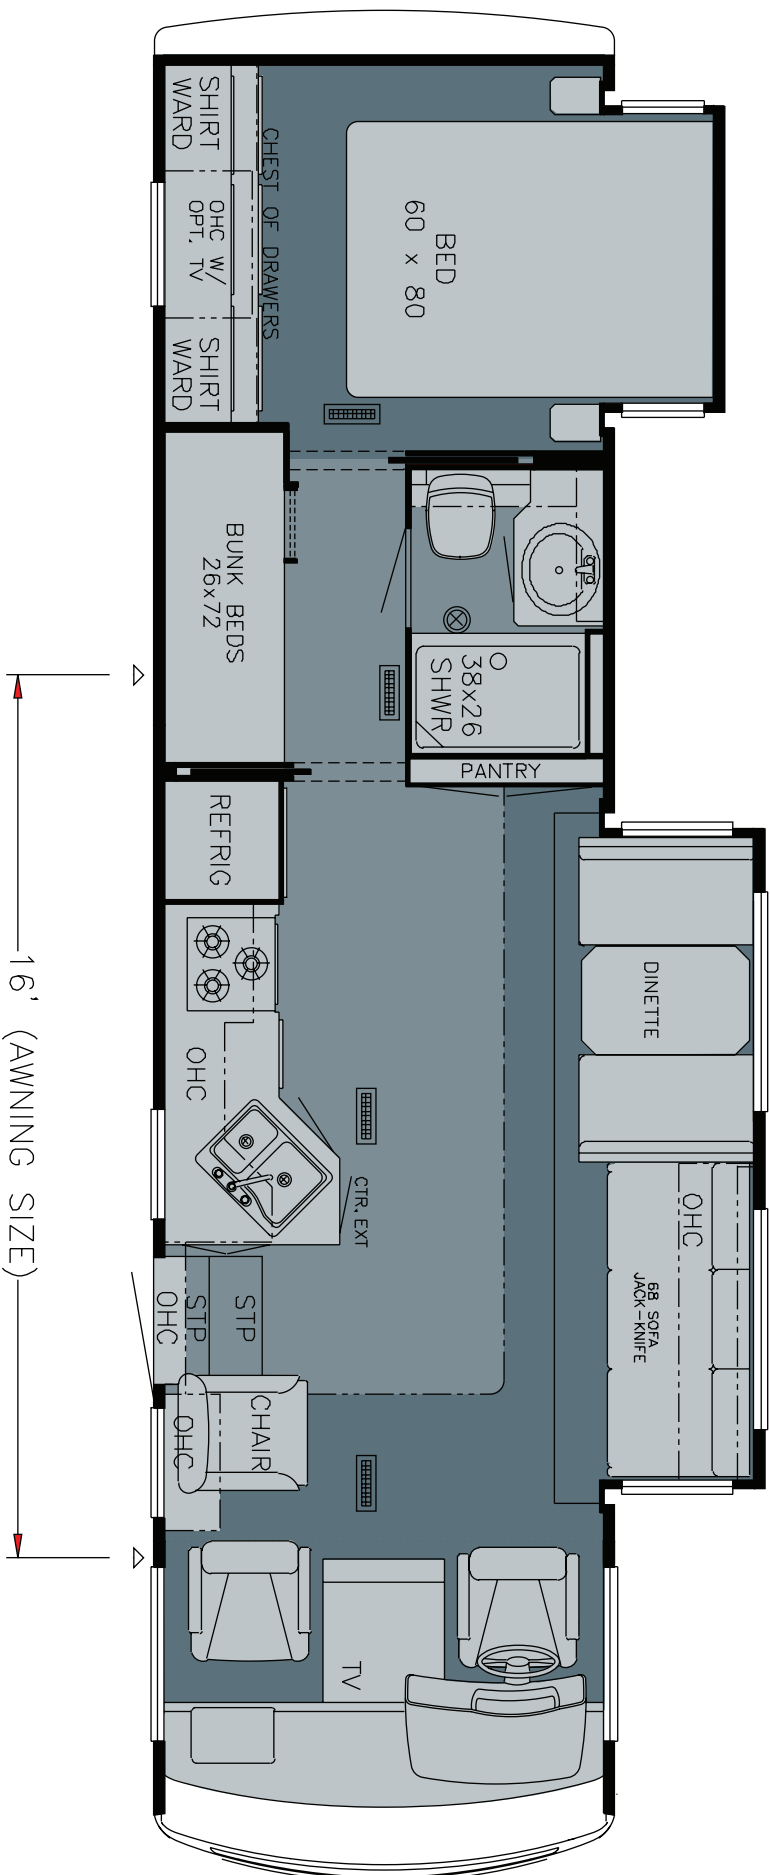

# 2010 Bay Star Gas Motorhome Floorplan 3304

WHEN YOU KNOW THE DIFFERENCE™