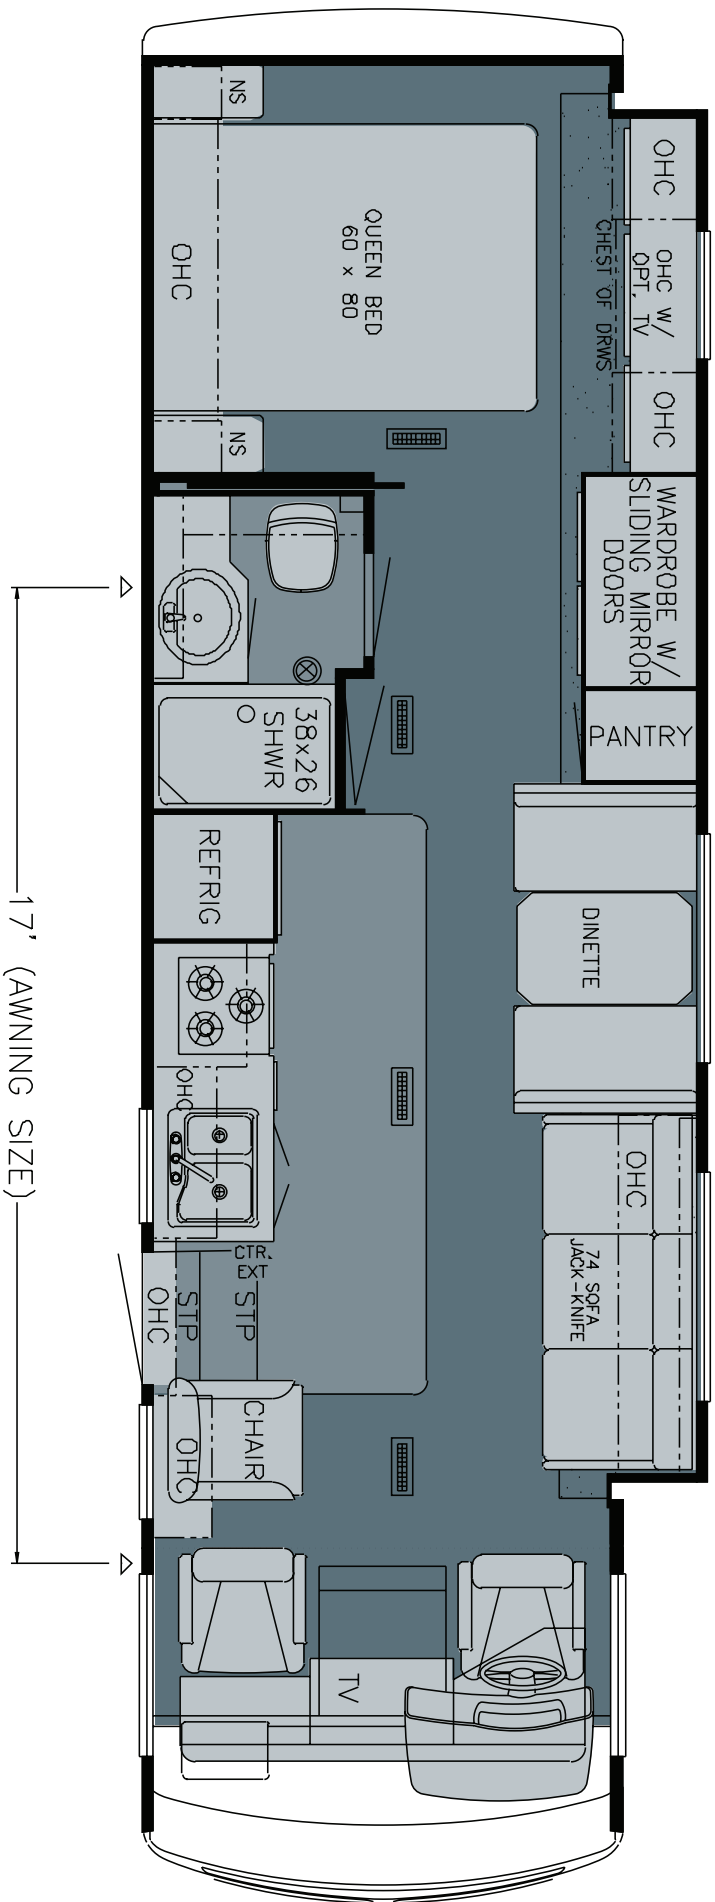

2010 Bay Star Gas Motorhome Floorplan 3205

WHEN YOU KNOW THE DIFFERENCE™