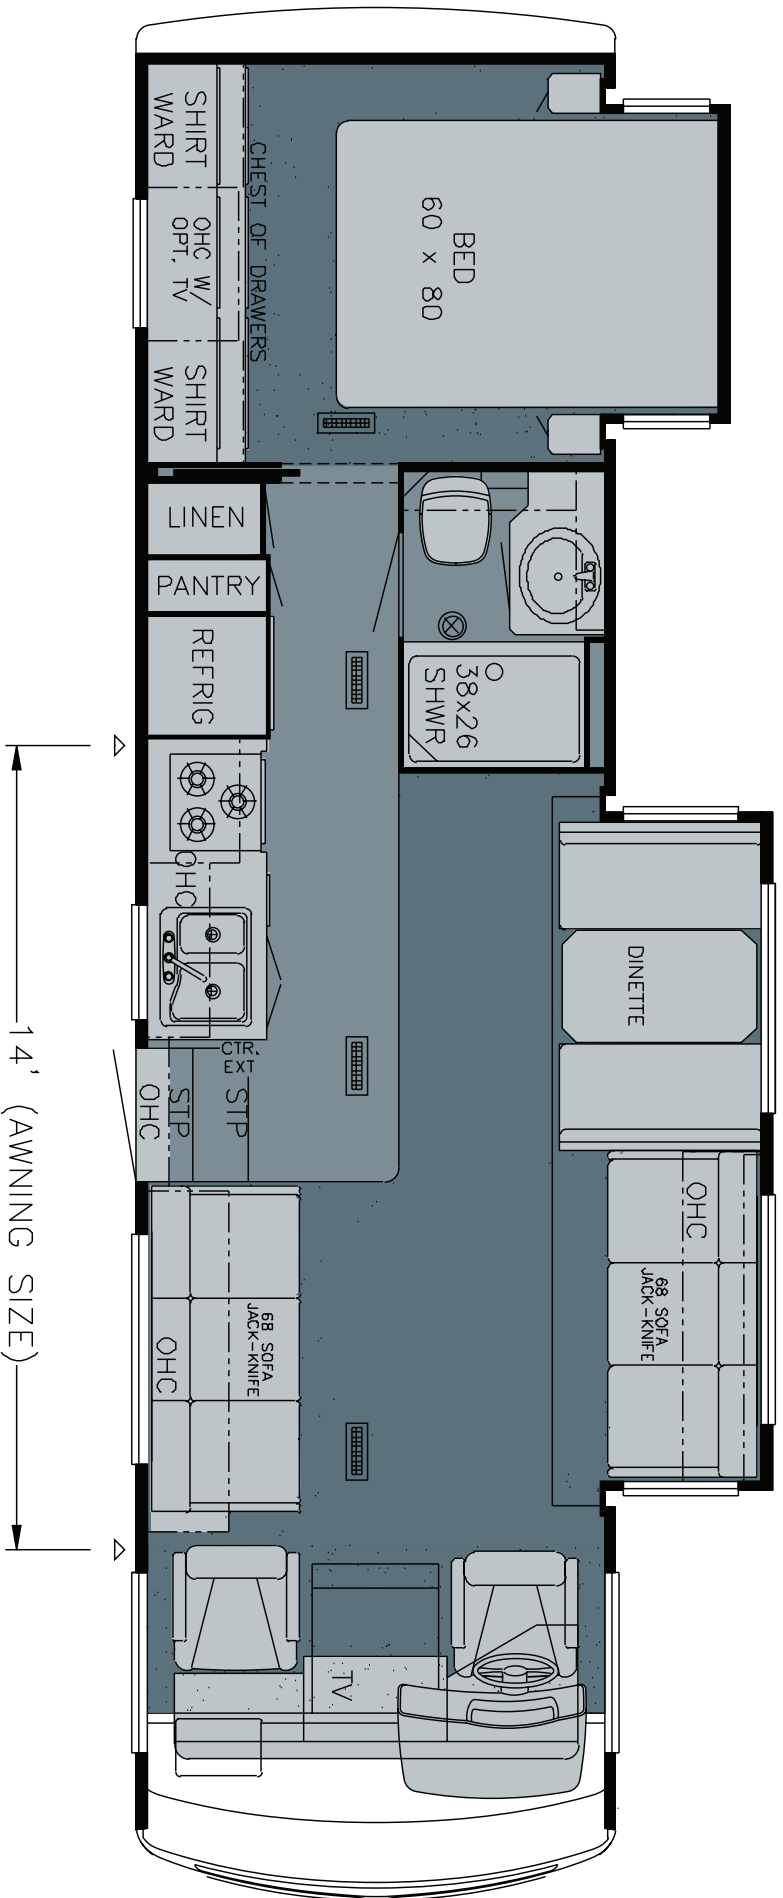

# 2010 Bay Star Gas Motorhome Floorplan 3202

WHEN YOU KNOW THE DIFFERENCE™