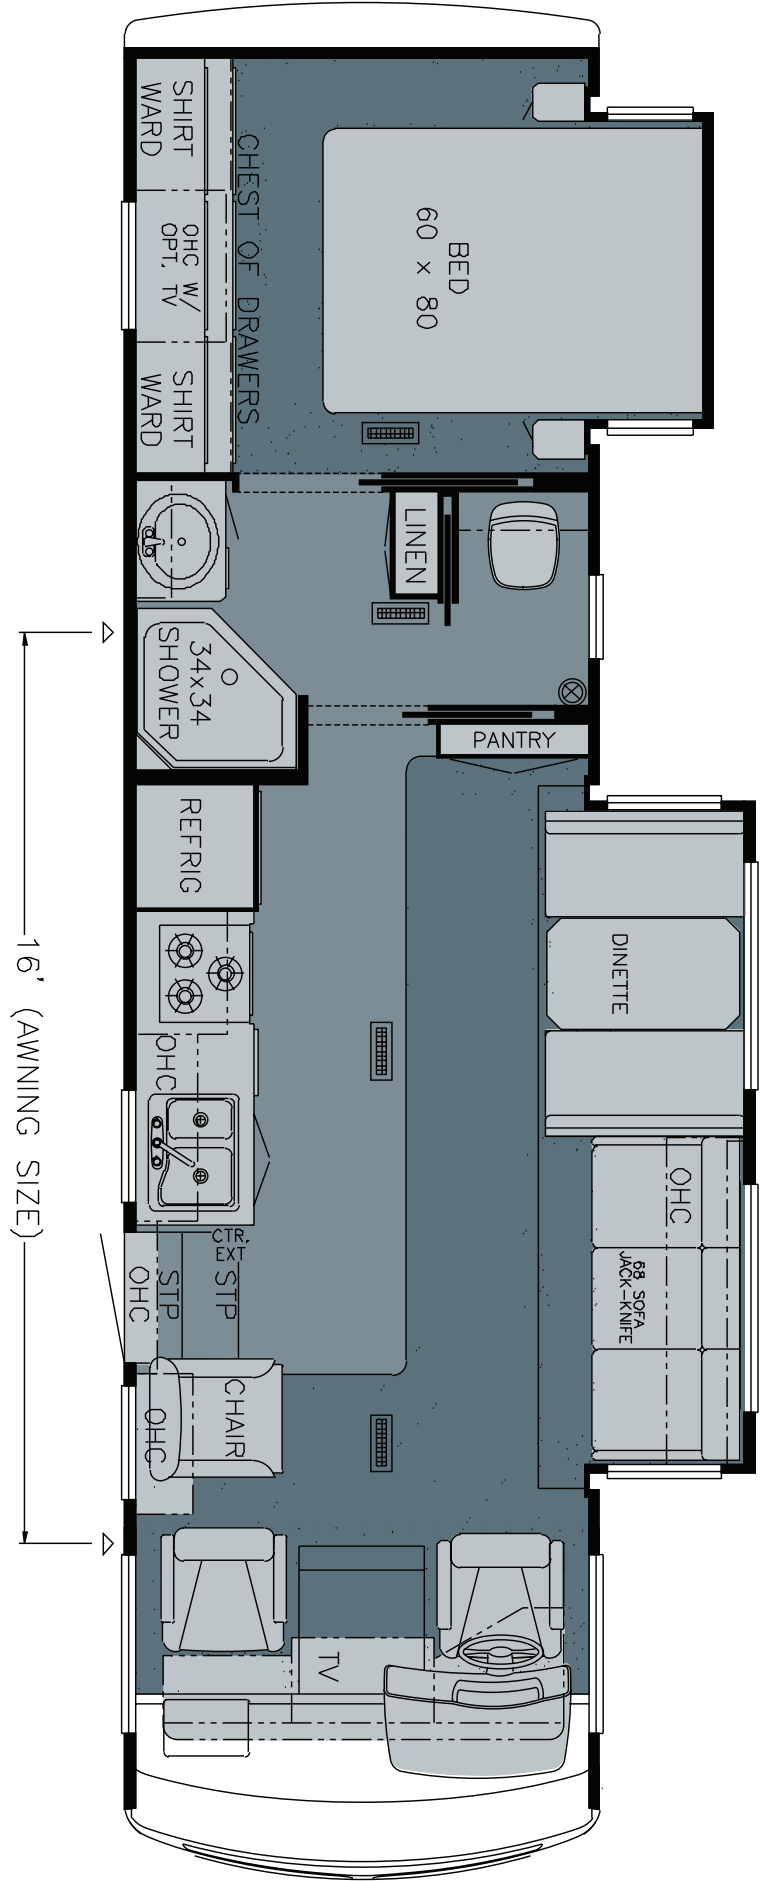

2010 Bay Star Gas Motorhome
 Floorplan 3201

WHEN YOU KNOW THE DIFFERENCE™