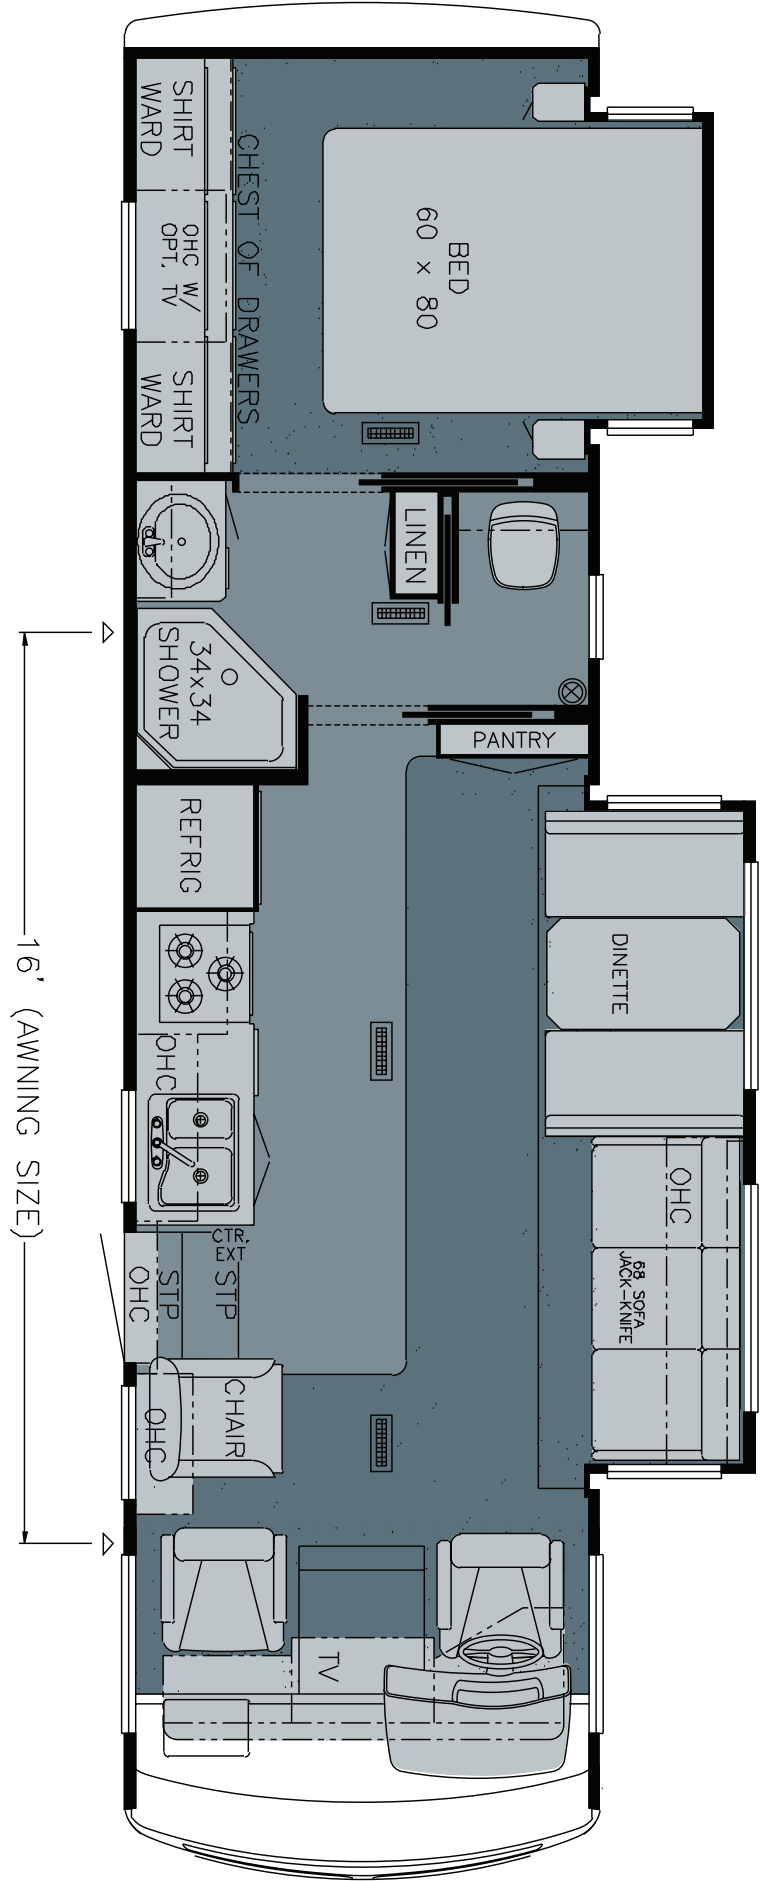

2010 Bay Star Gas Motorhome  
 Floorplan 3201

WHEN YOU KNOW THE DIFFERENCE™