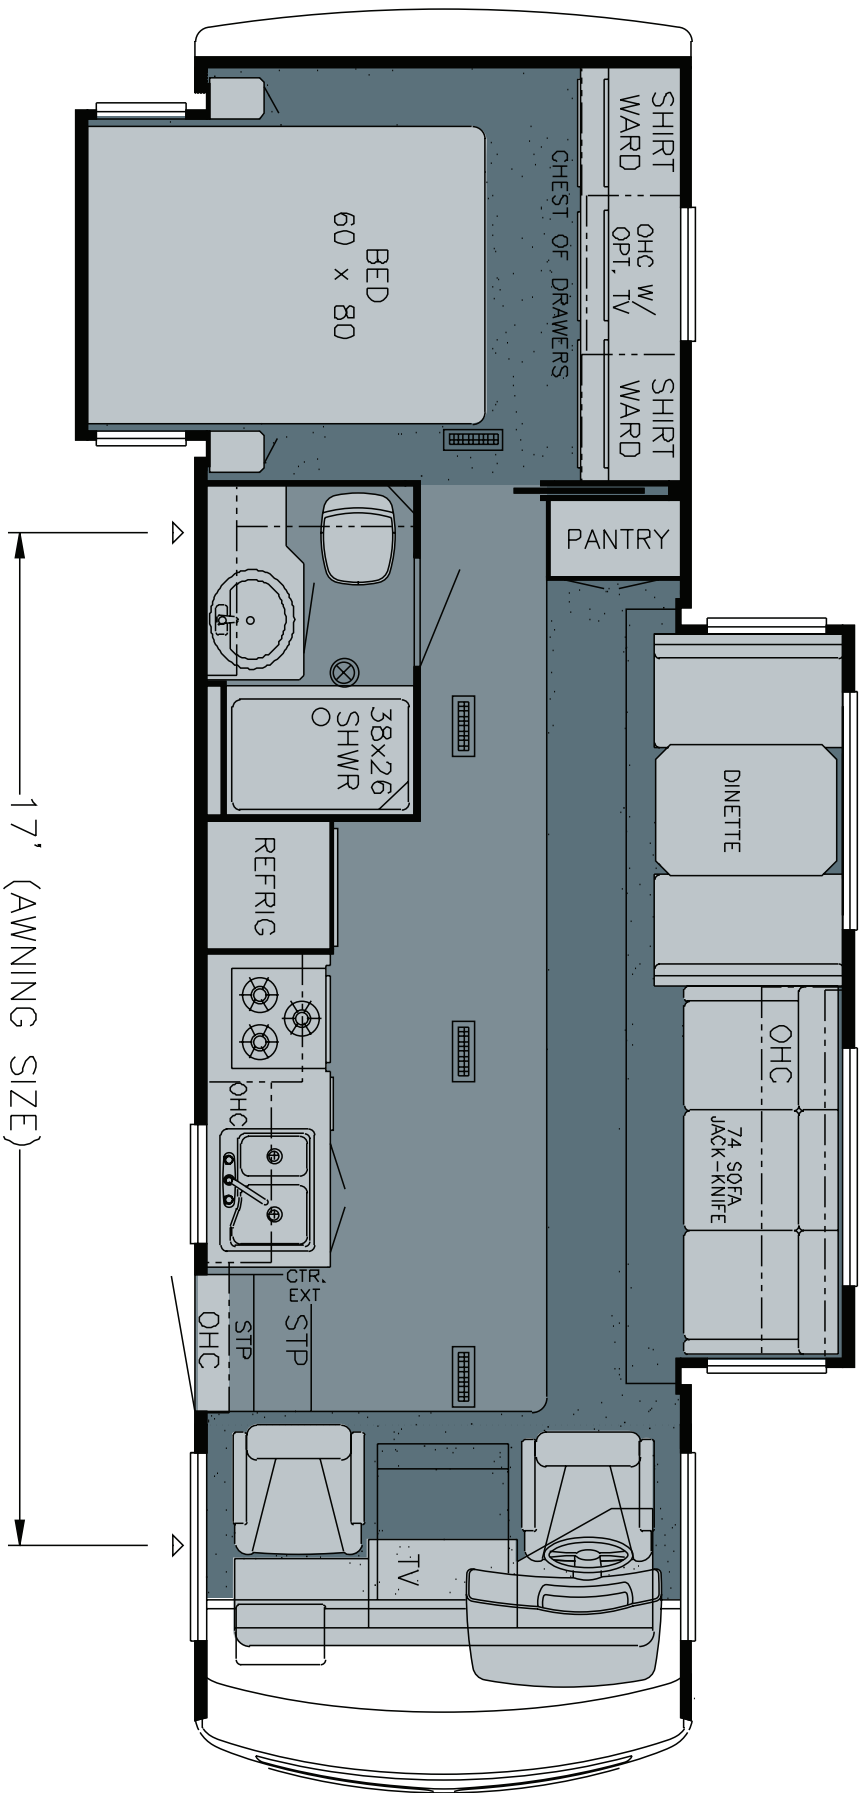

2010 Bay Star Gas Motorhome  
 Floorplan 2901

WHEN YOU KNOW THE DIFFERENCE™