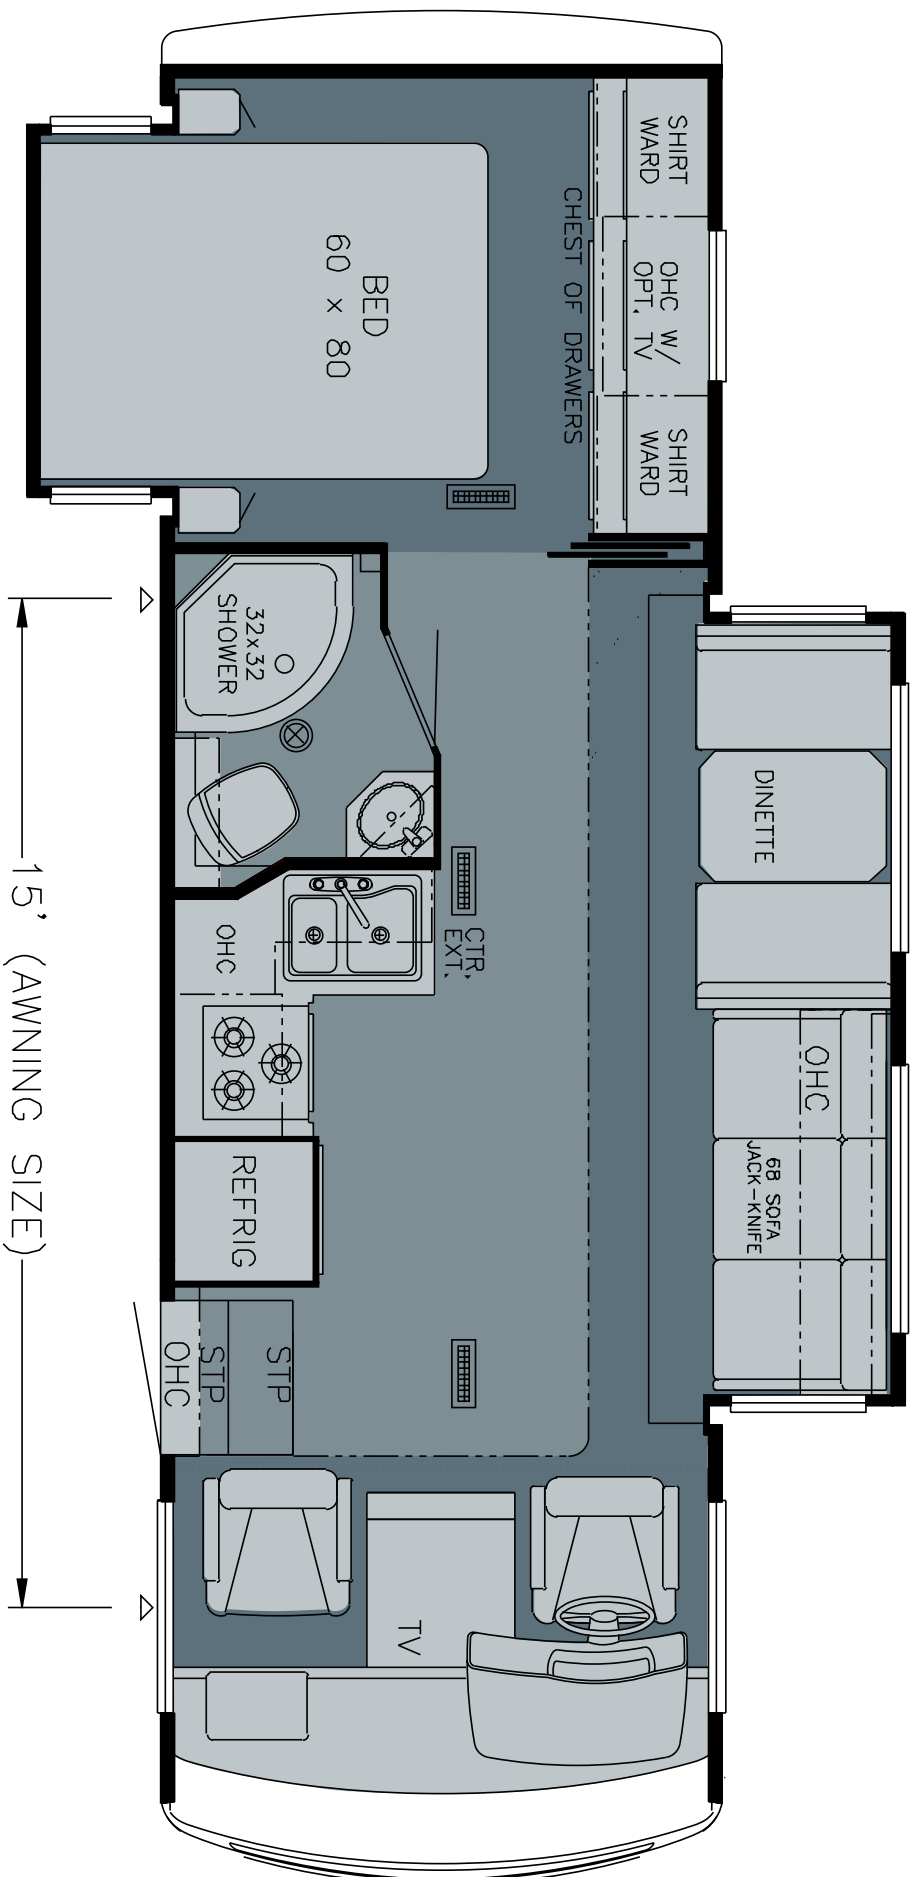

2010 Bay Star Gas Motorhome
Floorplan 2702

WHEN YOU KNOW THE DIFFERENCE™