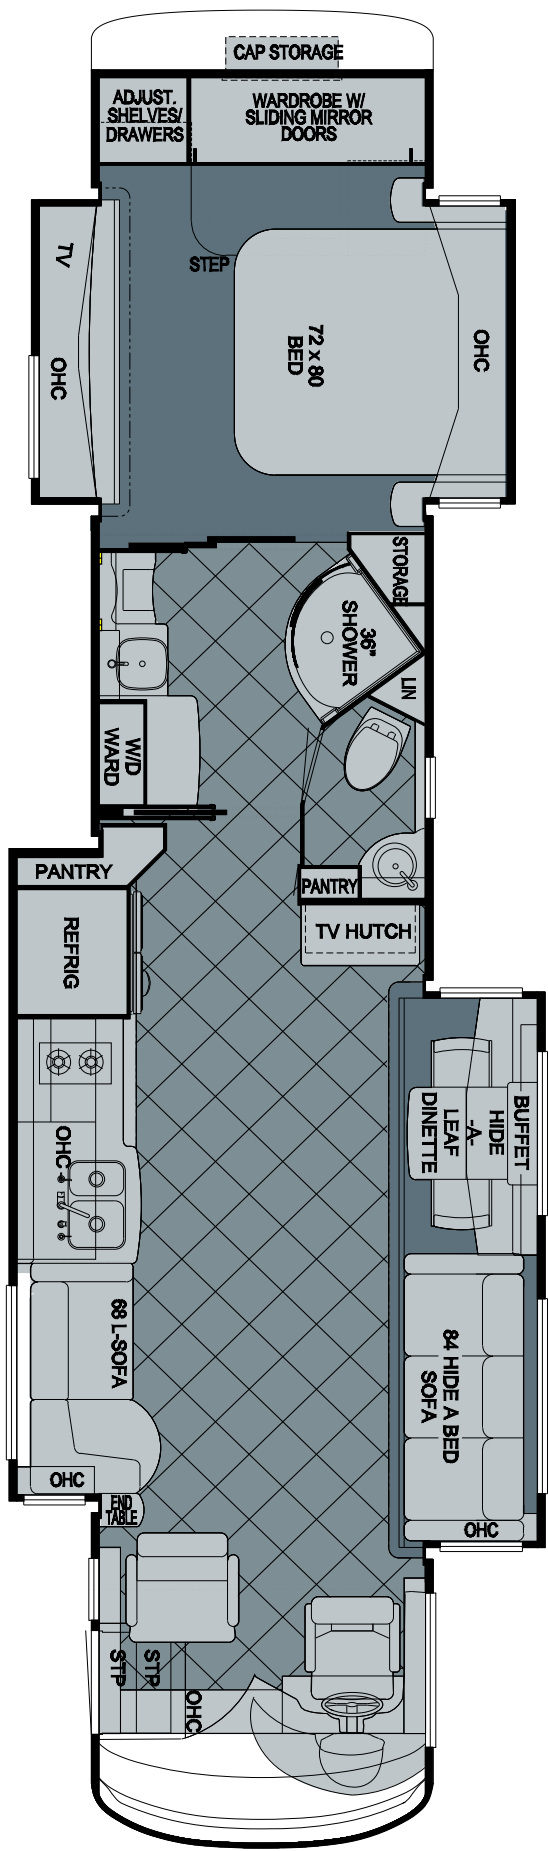

2010 King Aire Diesel Pusher
 Floorplan 4572

WHEN YOU KNOW THE DIFFERENCE™