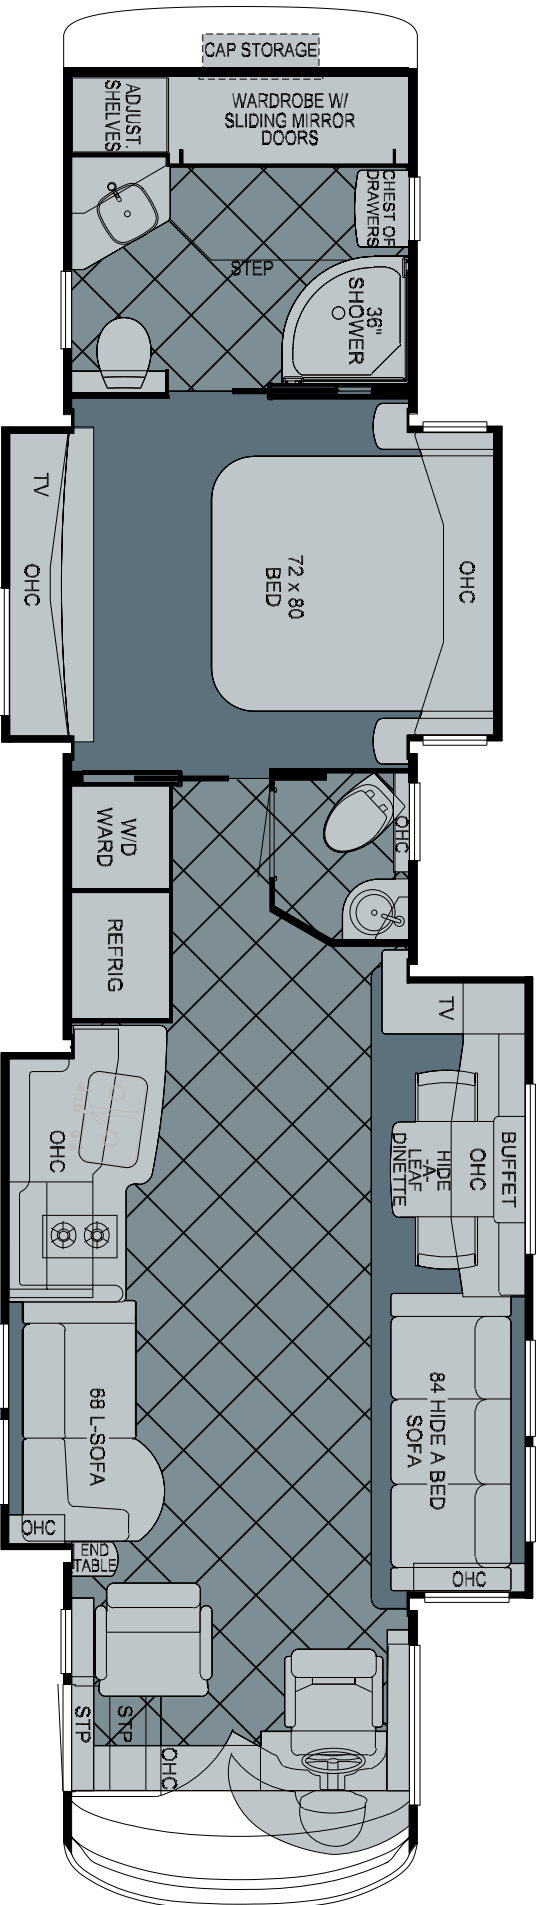

2010 King Aire Diesel Pusher Floorplan 4571

WHEN YOU KNOW THE DIFFERENCE™