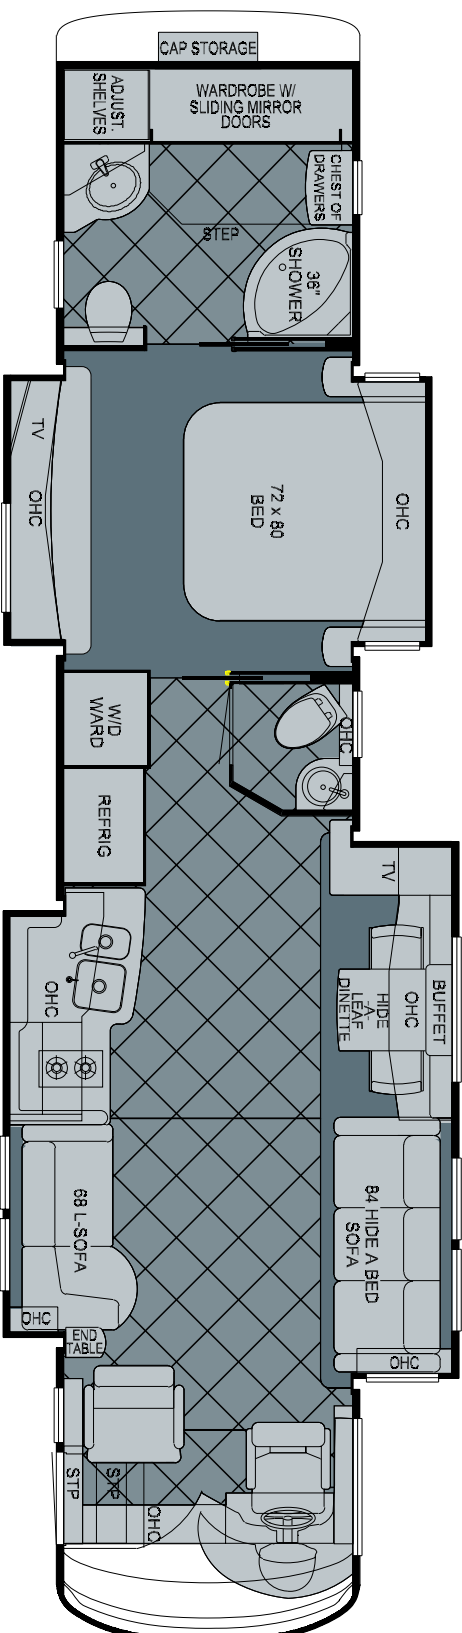

2010 Essex Diesel Pusher Floorplan 4538

WHEN YOU KNOW THE DIFFERENCE™