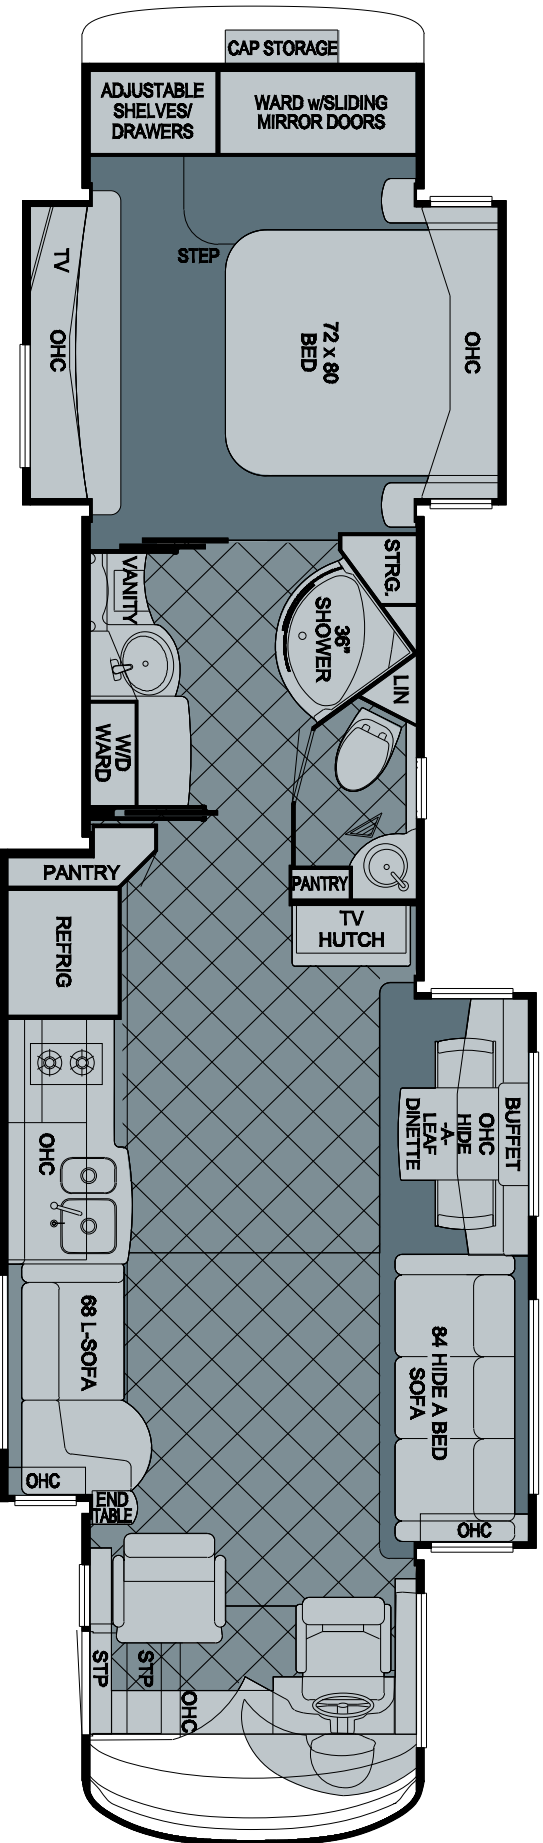

2010 Essex Diesel Pusher  
 Floorplan 4522

WHEN YOU KNOW THE DIFFERENCE™