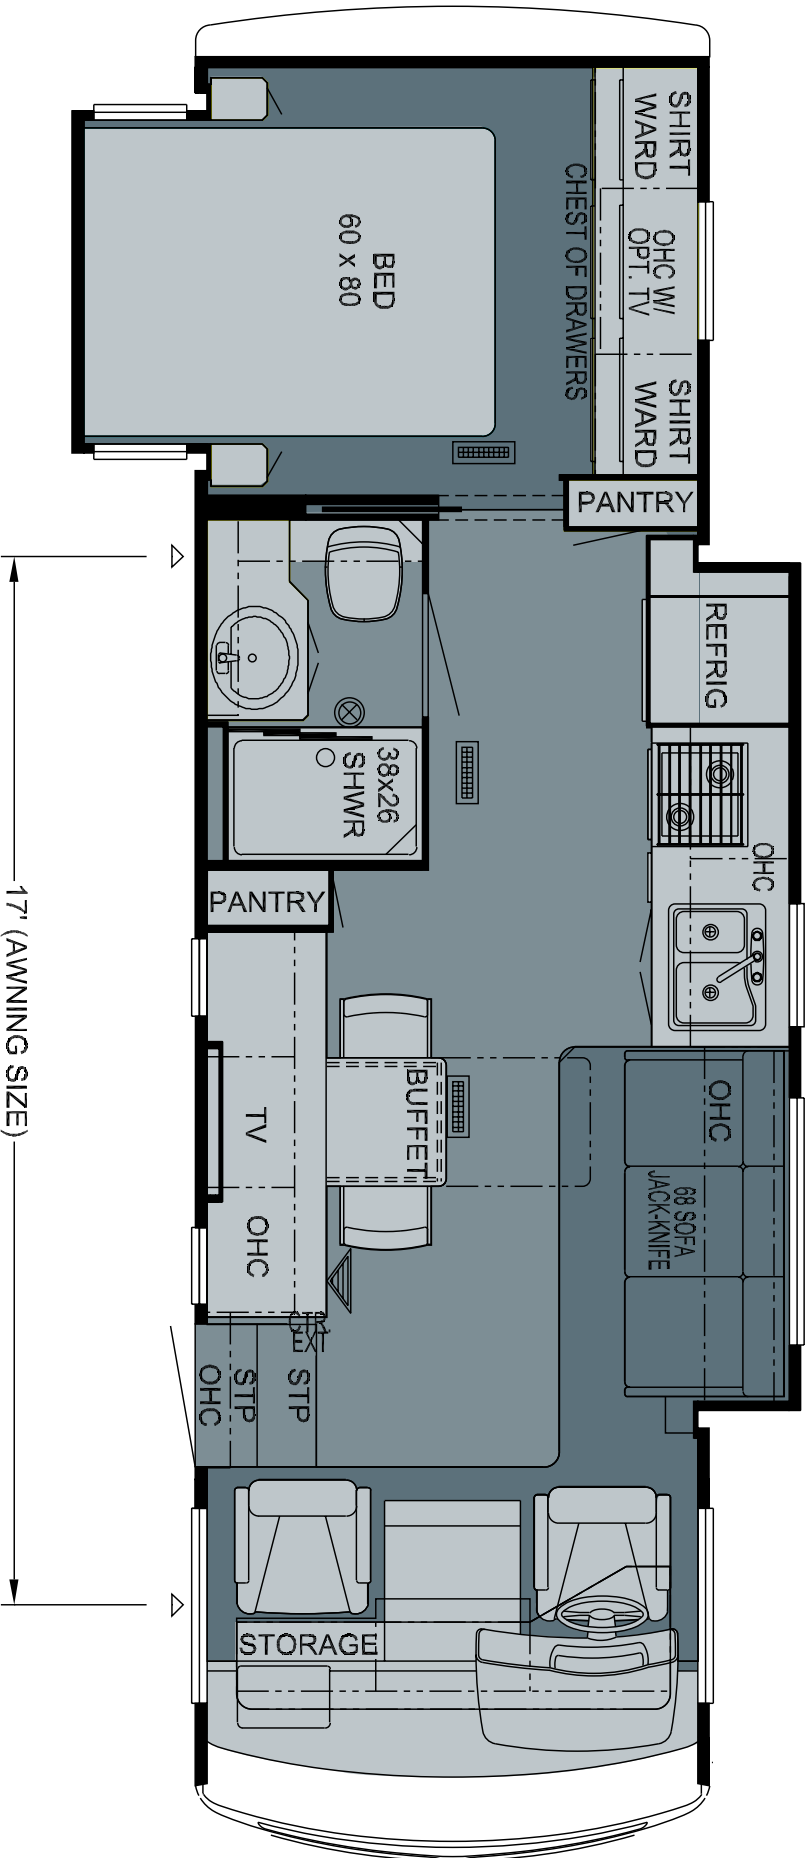

2010 Bay Star Gas Motorhome
Floorplan 2902

WHEN YOU KNOW THE DIFFERENCE™