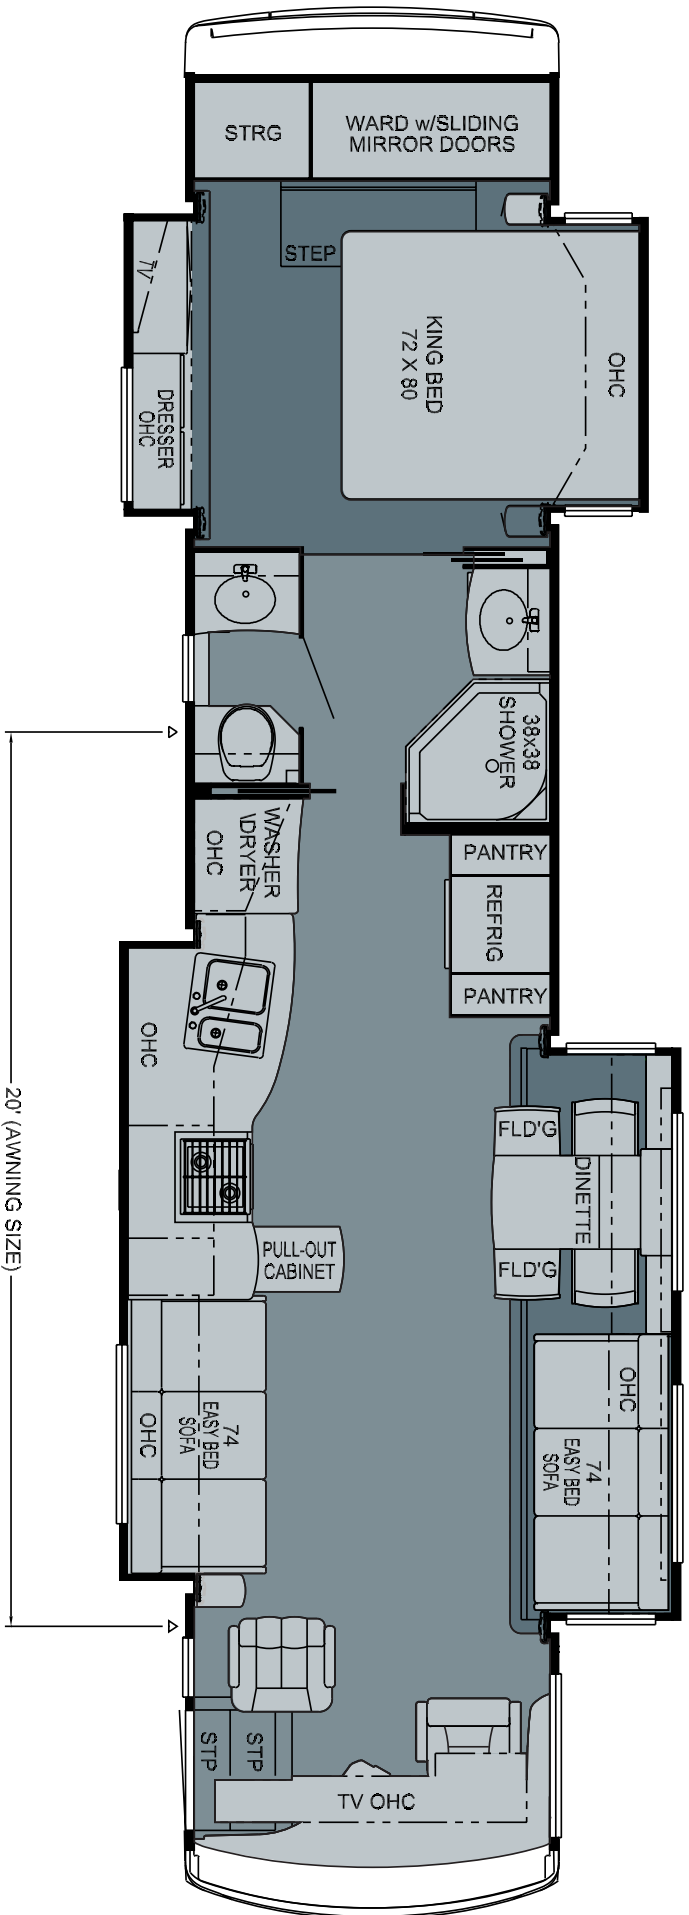

2010 Dutch Star Diesel Pusher
 Floorplan 4304

WHEN YOU KNOW THE DIFFERENCE™