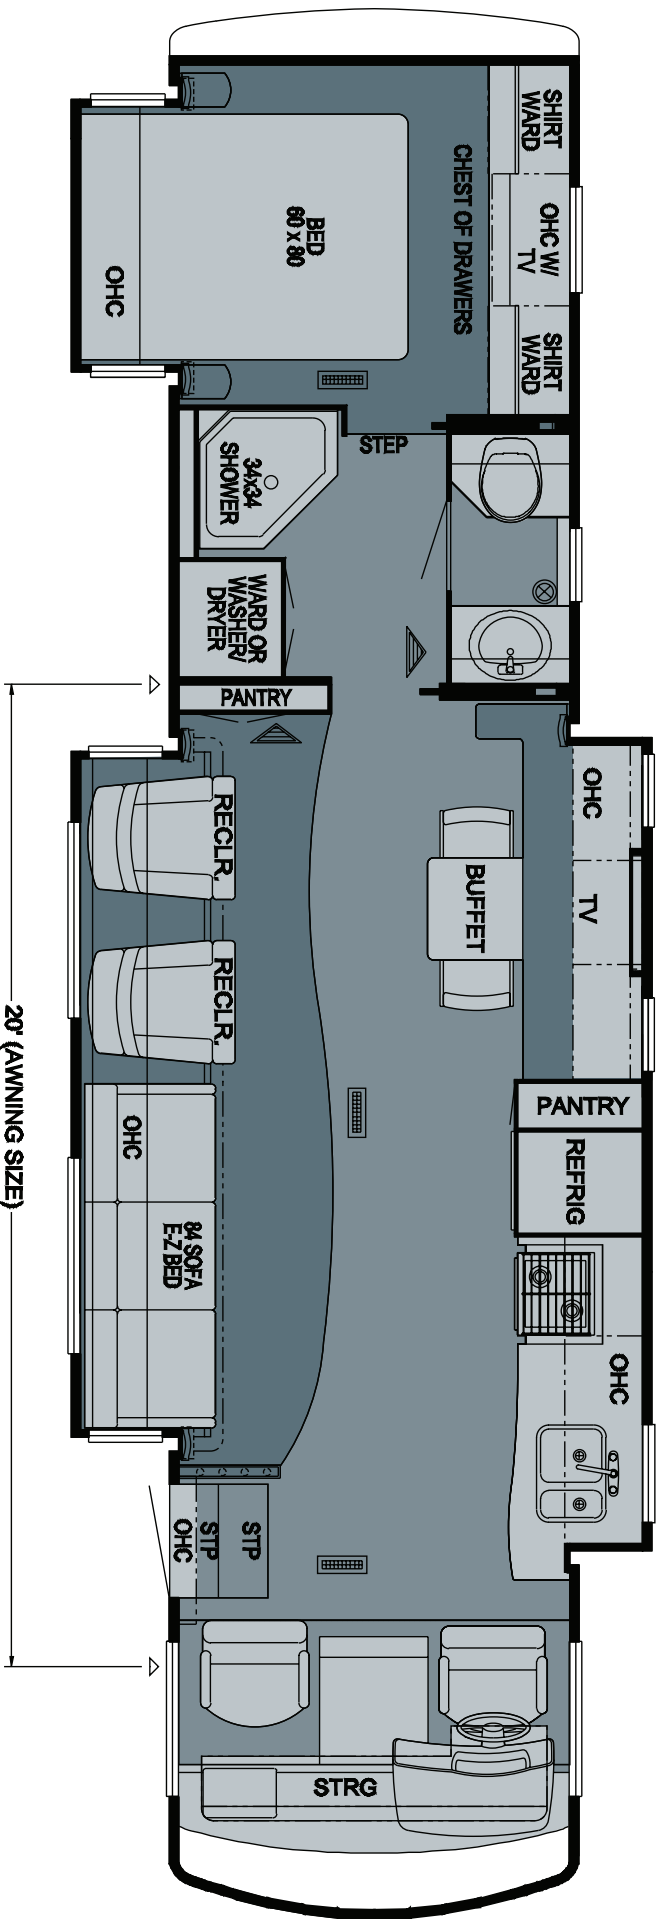

2010 Canyon Star Gas Motorhome
 Floorplan 3855

WHEN YOU KNOW THE DIFFERENCE™