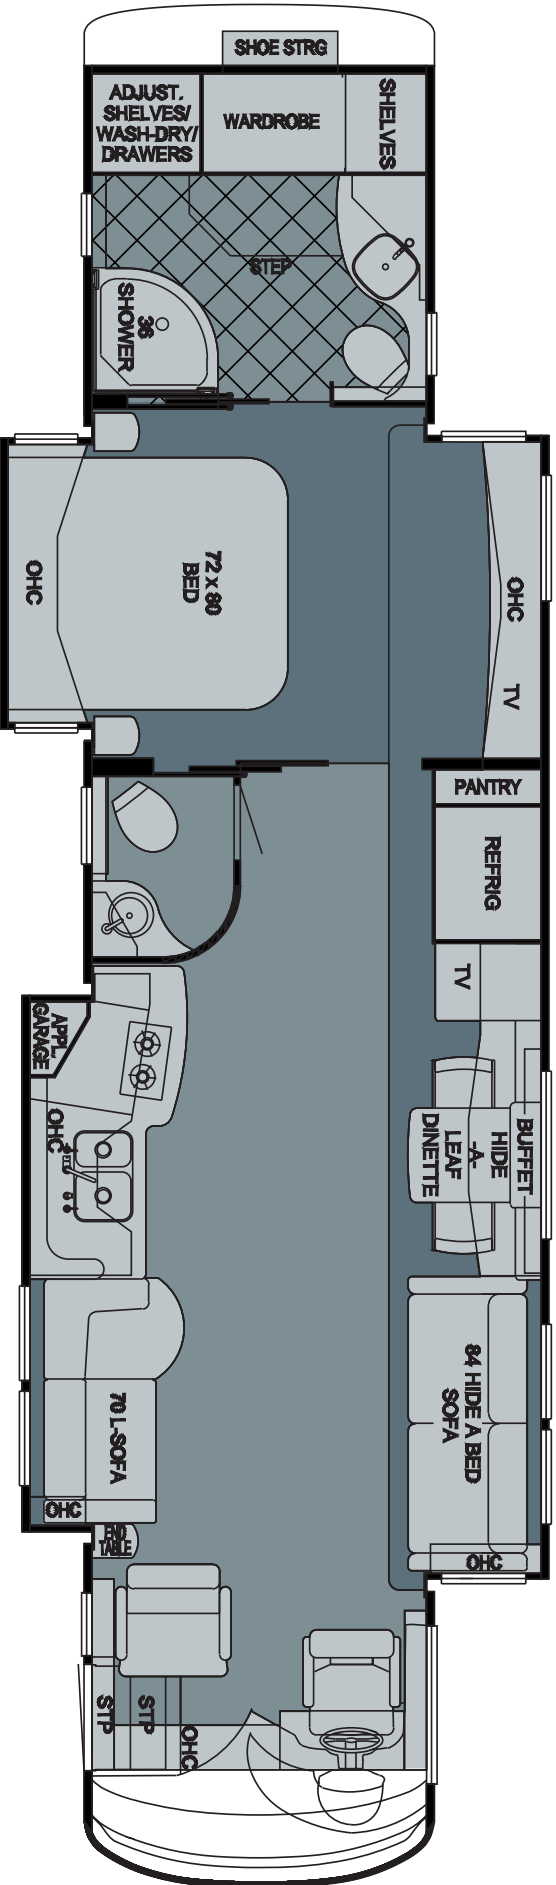

2010 King Aire Diesel Pusher  
 Floorplan 4574

WHEN YOU KNOW THE DIFFERENCE™